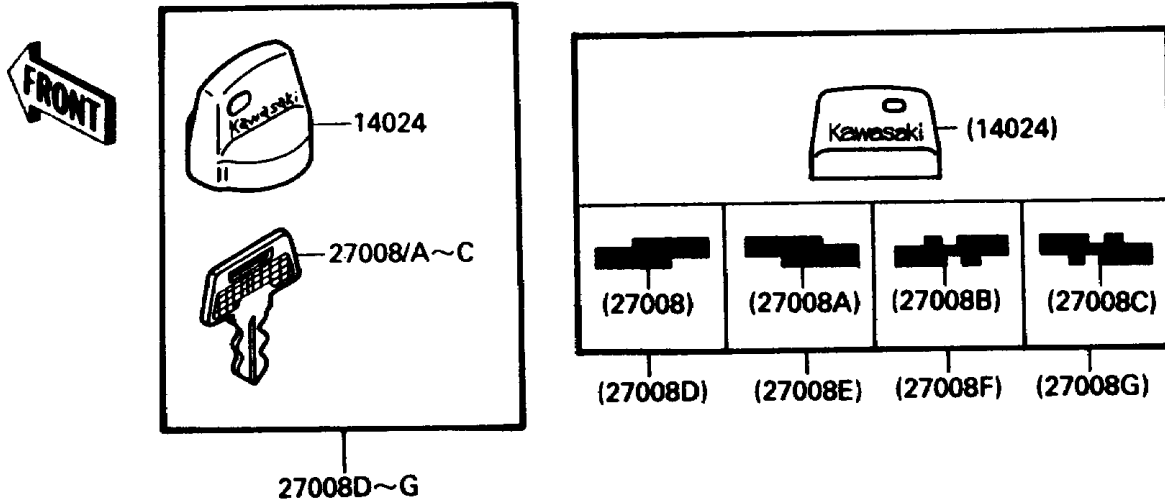

1988 Tecate 4 PARTS DIAGRAM

Ignition Switch

F2770-0331

1988 Tecate 4 PARTS LIST

Ignition Switch

| ITEM NAME | PART NUMBER | QUANTITY |
|-------------------------------------|-------------|----------|
| COVER,KEY (Ref # 14024) | 14024-1551 | 1 |
| SWITCH-ASSY-IGNITION (Ref # 27005A) | 27005-1136 | 1 |
| KEY-LOCK,BLANK (Ref # 27008) | 27008-1041 | 1 |
| KEY-LOCK,BLANK (Ref # 27008A) | 27008-1042 | 1 |
| KEY-LOCK,BLANK (Ref # 27008B) | 27008-1043 | 1 |
| KEY-LOCK,BLANK (Ref # 27008C) | 27008-1044 | 1 |
| KEY-LOCK,BLANK (Ref # 27008D) | 27008-1132 | 1 |
| KEY-LOCK,BLANK (Ref # 27008E) | 27008-1133 | 1 |
| KEY-LOCK,BLANK (Ref # 27008F) | 27008-1134 | 1 |
| KEY-LOCK,BLANK (Ref # 27008G) | 27008-1135 | 1 |