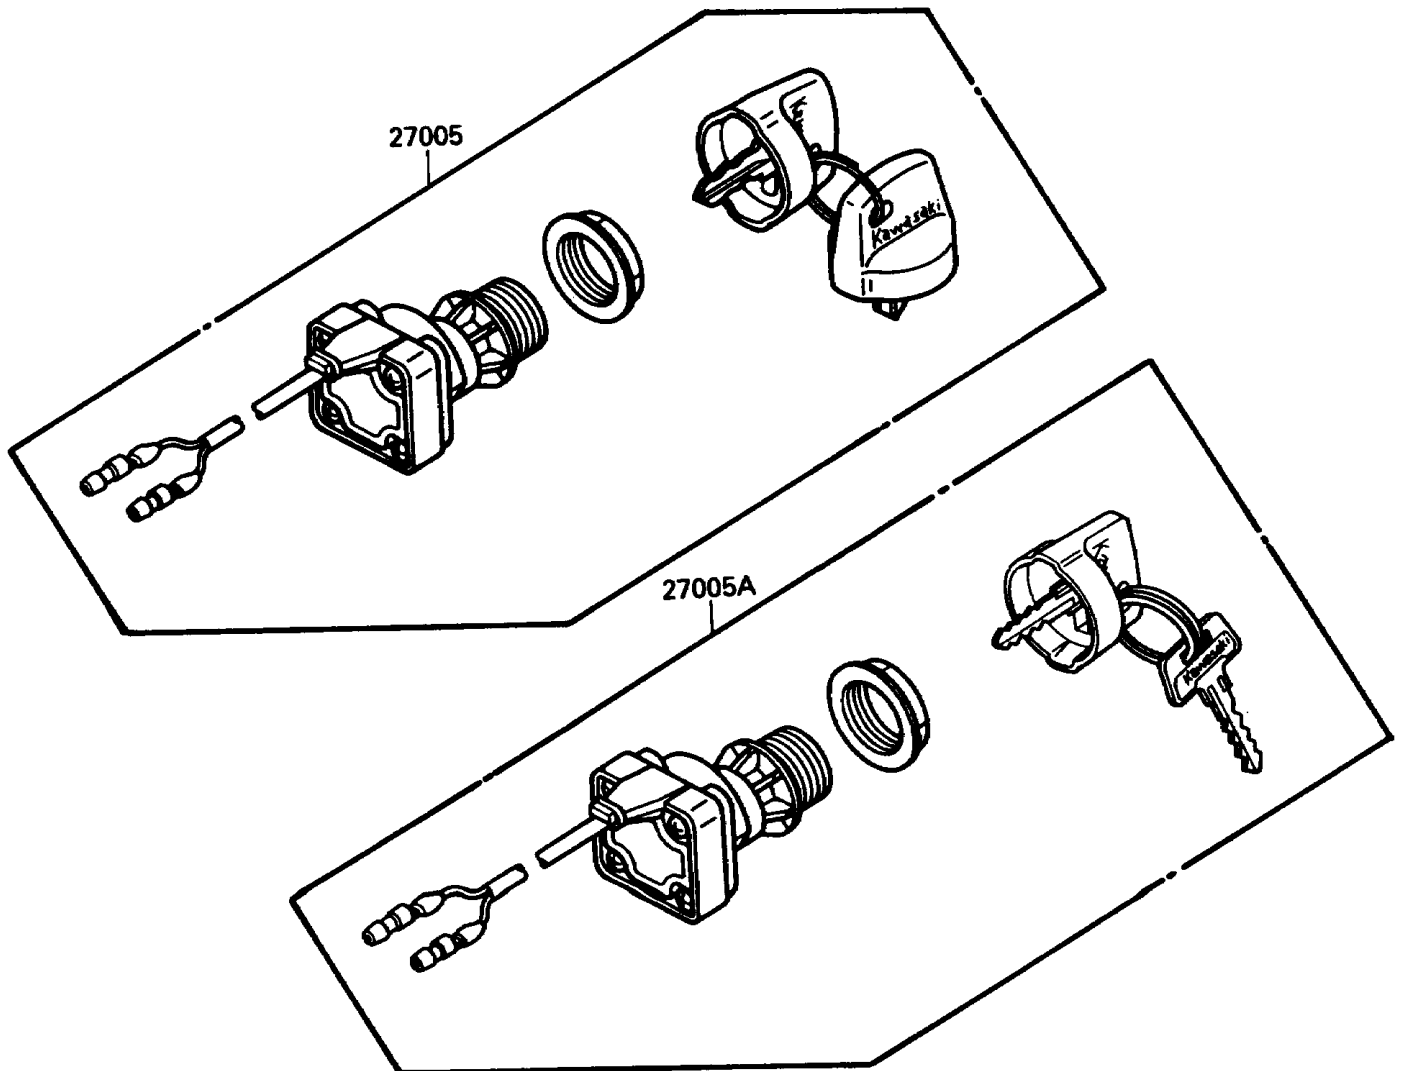

1988 Tecate 4 PARTS DIAGRAM

Ignition Switch

F2770-0331

1988 Tecate 4 PARTS LIST

Ignition Switch

| ITEM NAME | PART NUMBER | QUANTITY |
|-------------------------------------|-------------|----------|
| COVER,KEY (Ref # 14024) | 14024-1551 | 1 |
| SWITCH-ASSY-IGNITION (Ref # 27005A) | 27005-1136 | 1 |
| KEY-LOCK,BLANK (Ref # 27008) | 27008-1041 | 1 |
| KEY-LOCK,BLANK (Ref # 27008A) | 27008-1042 | 1 |
| KEY-LOCK,BLANK (Ref # 27008B) | 27008-1043 | 1 |
| KEY-LOCK,BLANK (Ref # 27008C) | 27008-1044 | 1 |
| KEY-LOCK,BLANK (Ref # 27008D) | 27008-1132 | 1 |
| KEY-LOCK,BLANK (Ref # 27008E) | 27008-1133 | 1 |
| KEY-LOCK,BLANK (Ref # 27008F) | 27008-1134 | 1 |
| KEY-LOCK,BLANK (Ref # 27008G) | 27008-1135 | 1 |