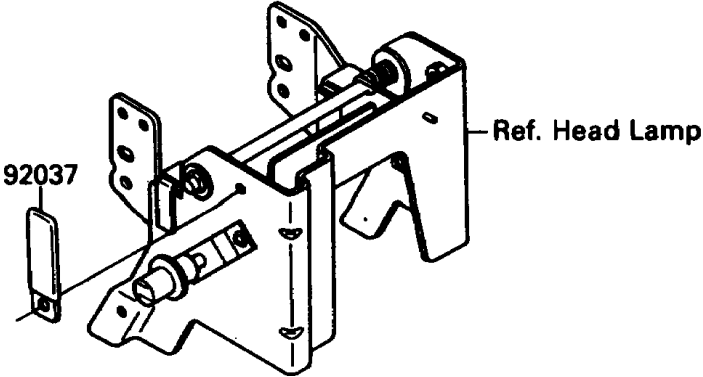

## 1988 Tecate 4 PARTS DIAGRAM

Chassis Electrical Equipment

F2760-0391

## 1988 Tecate 4 PARTS LIST

Chassis Electrical Equipment

ITEM NAME	PART NUMBER	QUANTITY
HARNESS,MAIN (Ref # 26001A)	26001-1909	1
CLAMP,WIRING HARNESS (Ref # 92037)	92037-1069	1
BAND,L=123 (Ref # 92072)	92072-030	1
BAND,L=149 (Ref # 92072A)	92072-031	1
BAND,L=218 (Ref # 92072B)	92072-032	1