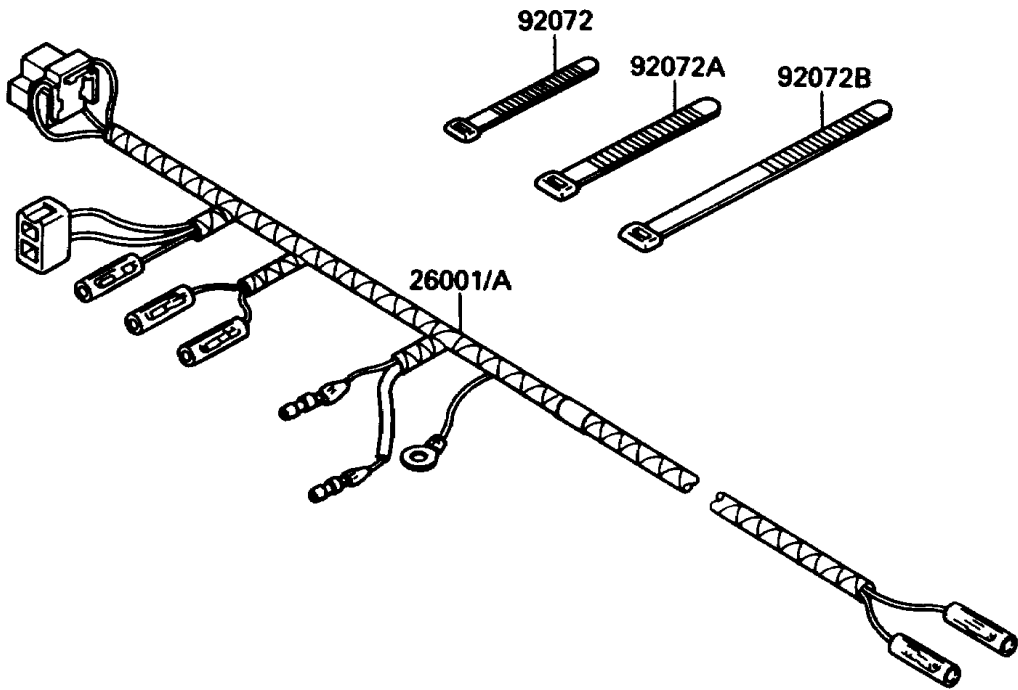

## 1988 Tecate 4 PARTS DIAGRAM

Chassis Electrical Equipment

F2760-0391

## 1988 Tecate 4 PARTS LIST

Chassis Electrical Equipment

ITEM NAME	PART NUMBER	QUANTITY
HARNESS,MAIN (Ref # 26001A)	26001-1909	1
CLAMP,WIRING HARNESS (Ref # 92037)	92037-1069	1
BAND,L=123 (Ref # 92072)	92072-030	1
BAND,L=149 (Ref # 92072A)	92072-031	1
BAND,L=218 (Ref # 92072B)	92072-032	1