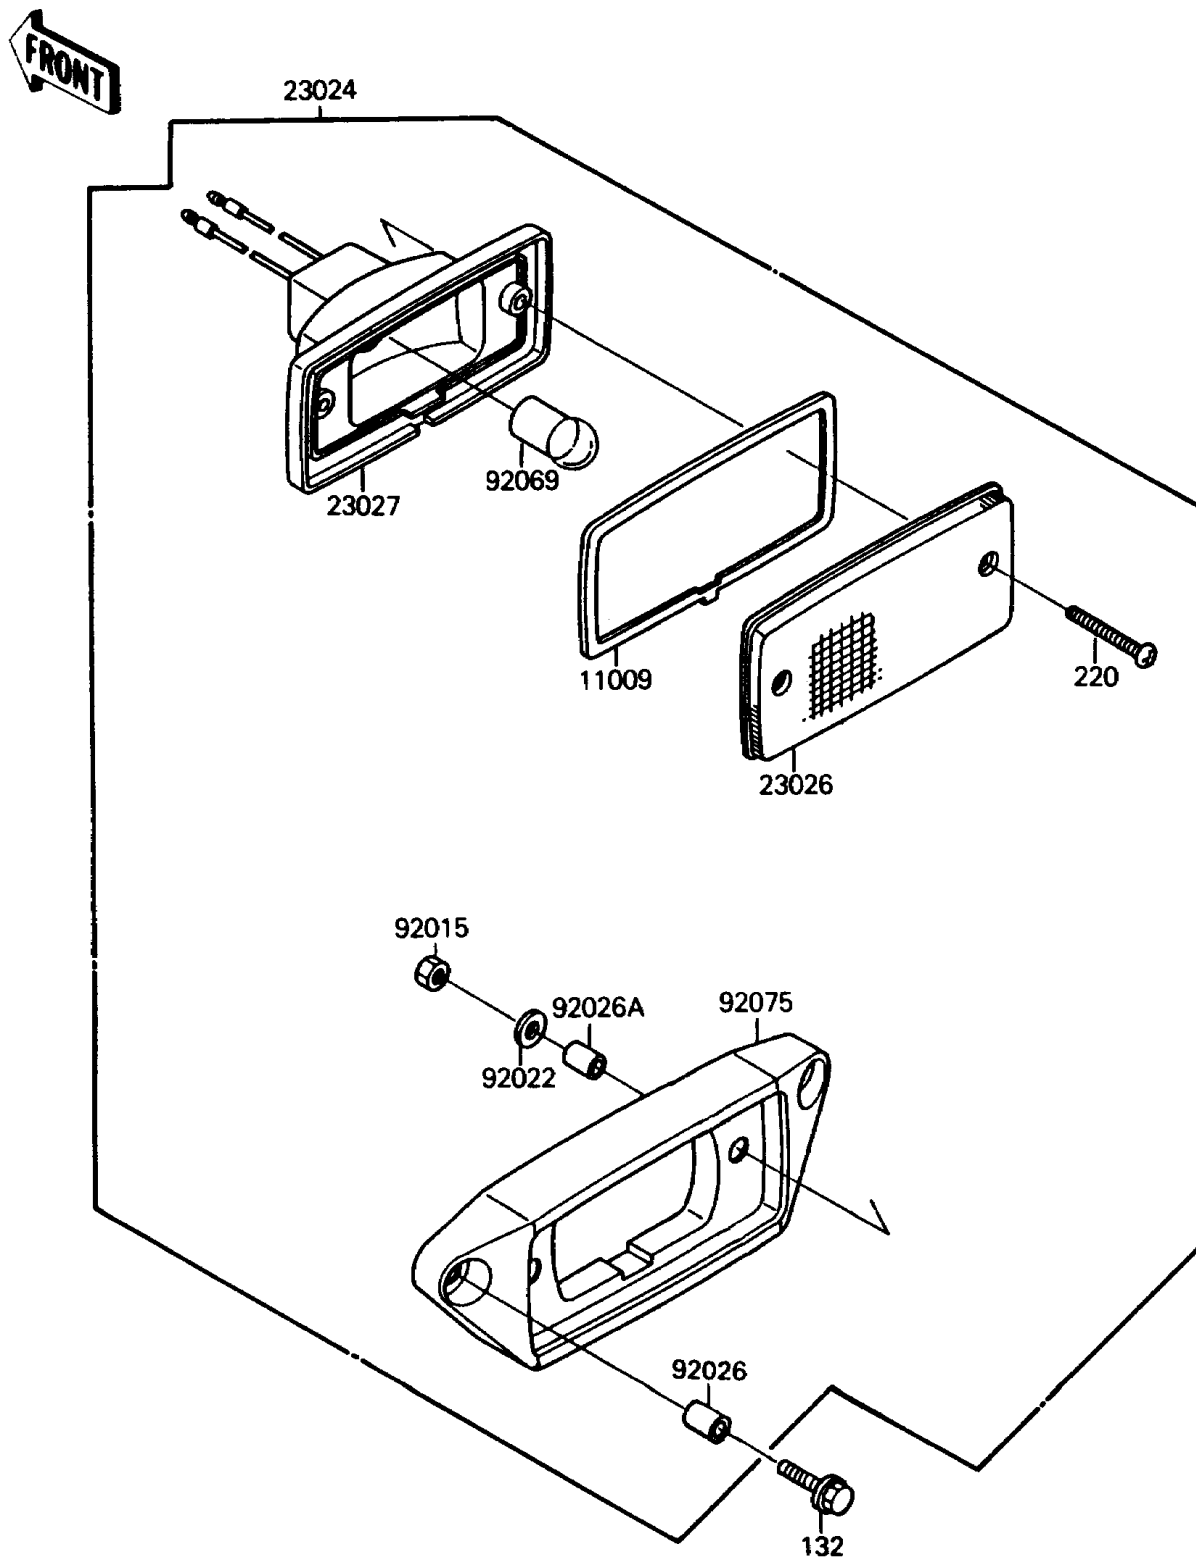

1988 Tecate 4 PARTS DIAGRAM

Taillight(s)

F2720-0252

1988 Tecate 4 PARTS LIST

Taillight(s)

ITEM NAME	PART NUMBER	QUANTITY
GASKET,TAIL LAMP (Ref # 11009)	11009-4004	1
LAMP-ASSY-TAIL (Ref # 23024)	23024-1104	1
LENS,TAIL LAMP (Ref # 23026)	23026-4003	1
BODY-COMP-TAIL LAMP (Ref # 23027)	23027-4001	1
NUT,4MM (Ref # 92015)	92015-1550	1
WASHER,PLAIN,4MM (Ref # 92022)	92022-1762	1
SPACER,6.3X8.3X10 (Ref # 92026)	92026-1260	1
SPACER,4.5X6.5X10 (Ref # 92026A)	92026-1261	1
BULB,12V 8W (Ref # 92069)	92069-1012	1
DAMPER,TAIL LAMP (Ref # 92075)	92075-1782	1
BOLT-FLANGED-SMALL (Ref # 132)	132G0620	1
SCREW-PAN-CROS (Ref # 220)	220B0430	1