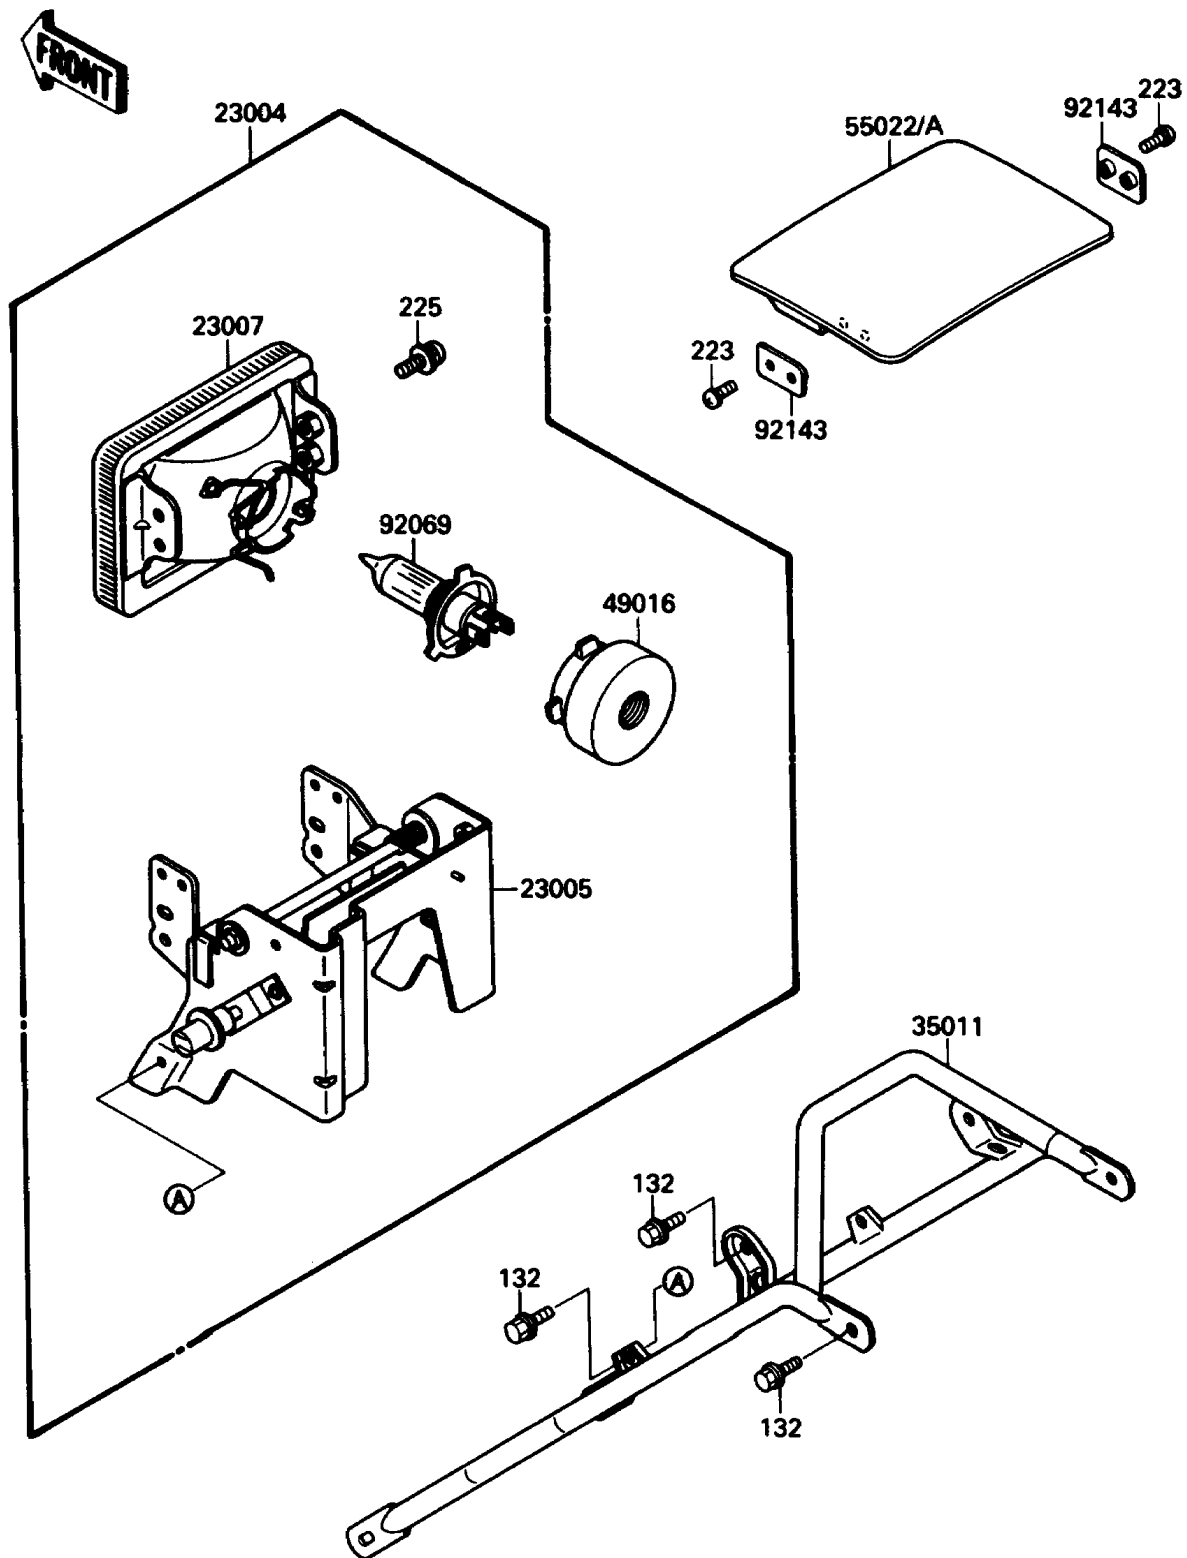

1988 Tecate 4 PARTS DIAGRAM

Headlight(s)

F2710-0281

1988 Tecate 4 PARTS LIST

Headlight(s)

ITEM NAME	PART NUMBER	QUANTITY
LAMP-HEAD (Ref # 23004)	23004-1220	1
BODY-COMP-HEAD LAMP (Ref # 23005)	23005-1084	1
LENS-COMP,HEAD LAMP (Ref # 23007)	23007-1173	1
STAY,HEAD LAMP (Ref # 35011)	35011-1341	1
COVER-SEAL,HEAD LAMP SOCKET (Ref # 49016)	49016-1131	1
COVER-HEAD LAMP,P.WHITE (Ref # 55022)	55022-1058-6F	1
COVER-HEAD LAMP,L.GREEN (Ref # 55022A)	55022-1058-6W	1
BULB,12V 60/55W,H4 (Ref # 92069)	92069-1002	1
COLLAR (Ref # 92143)	92143-1084	1
BOLT-FLANGED-SMALL (Ref # 132)	132G0610	1
SCREW-PAN-WS-CROS (Ref # 223)	223B0512	1
SCREW-PAN-WSP-CROS,6X10 (Ref # 225)	225B0610	1