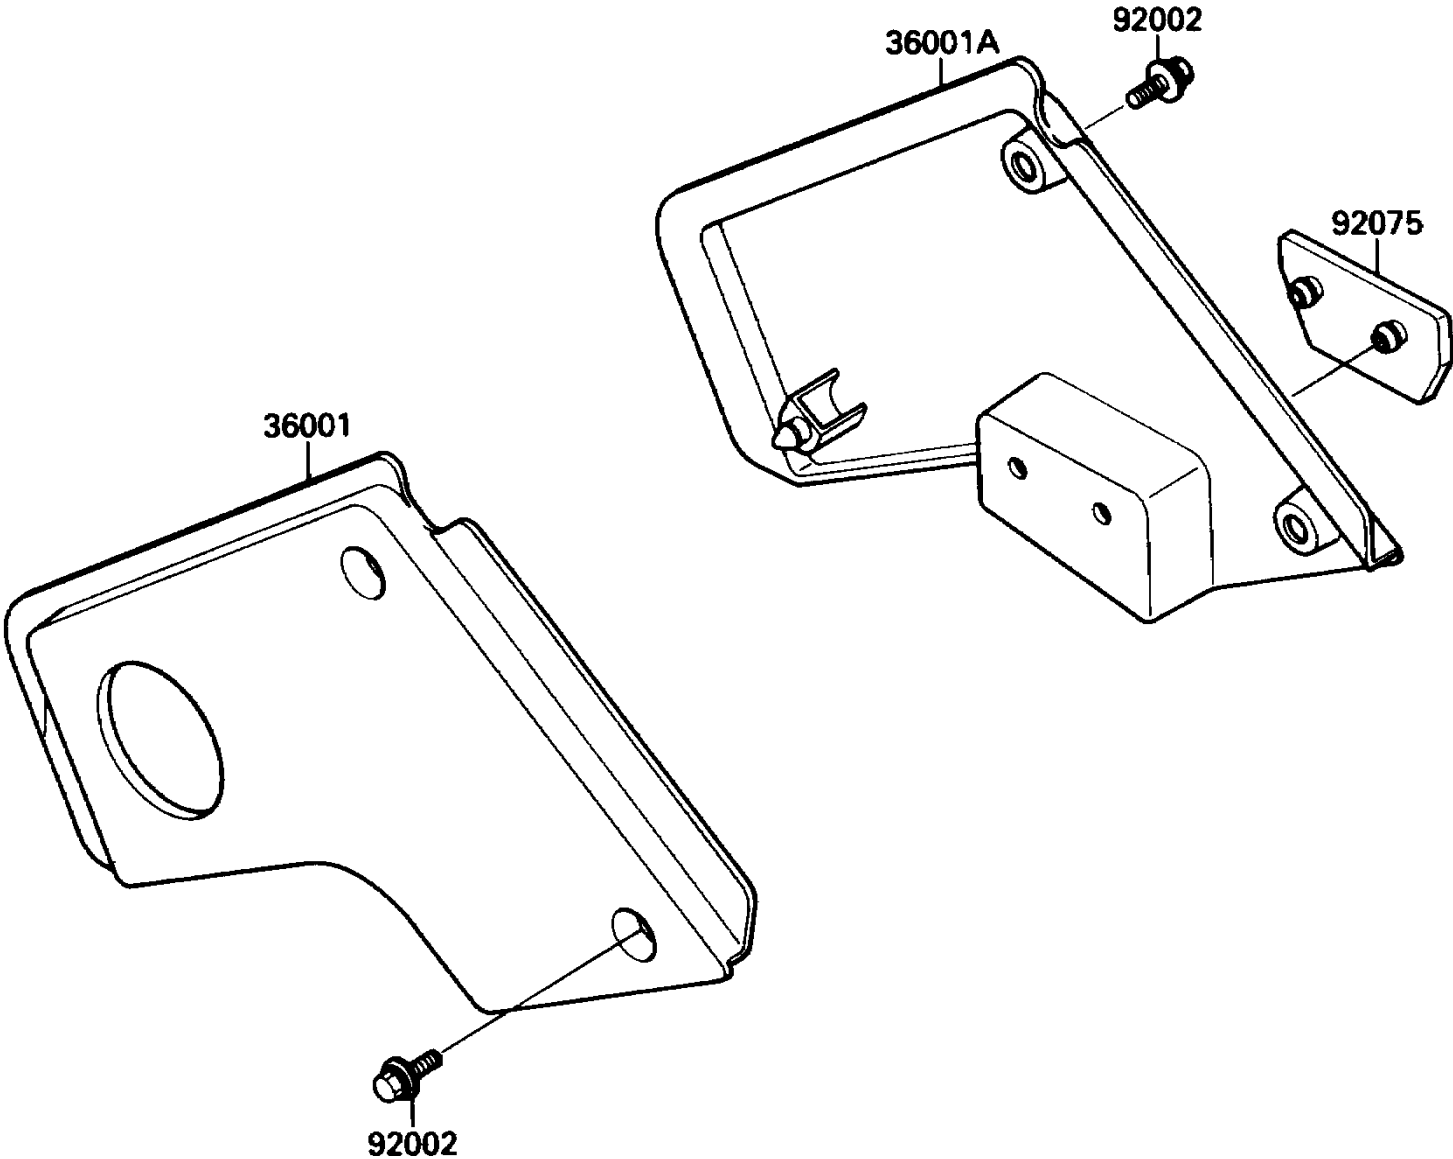

1988 Tecate 4 PARTS DIAGRAM

Side Covers

F2611-0015

1988 Tecate 4 PARTS LIST

Side Covers

ITEM NAME	PART NUMBER	QUANTITY
COVER-SIDE,LH,BLUE (Ref # 36001)	36001-1353-BG	1
COVER-SIDE,RH,BLUE (Ref # 36001A)	36001-1354-BG	1
BOLT,L=12 (Ref # 92002)	92002-1662	1
DAMPER (Ref # 92075)	92075-1860	1