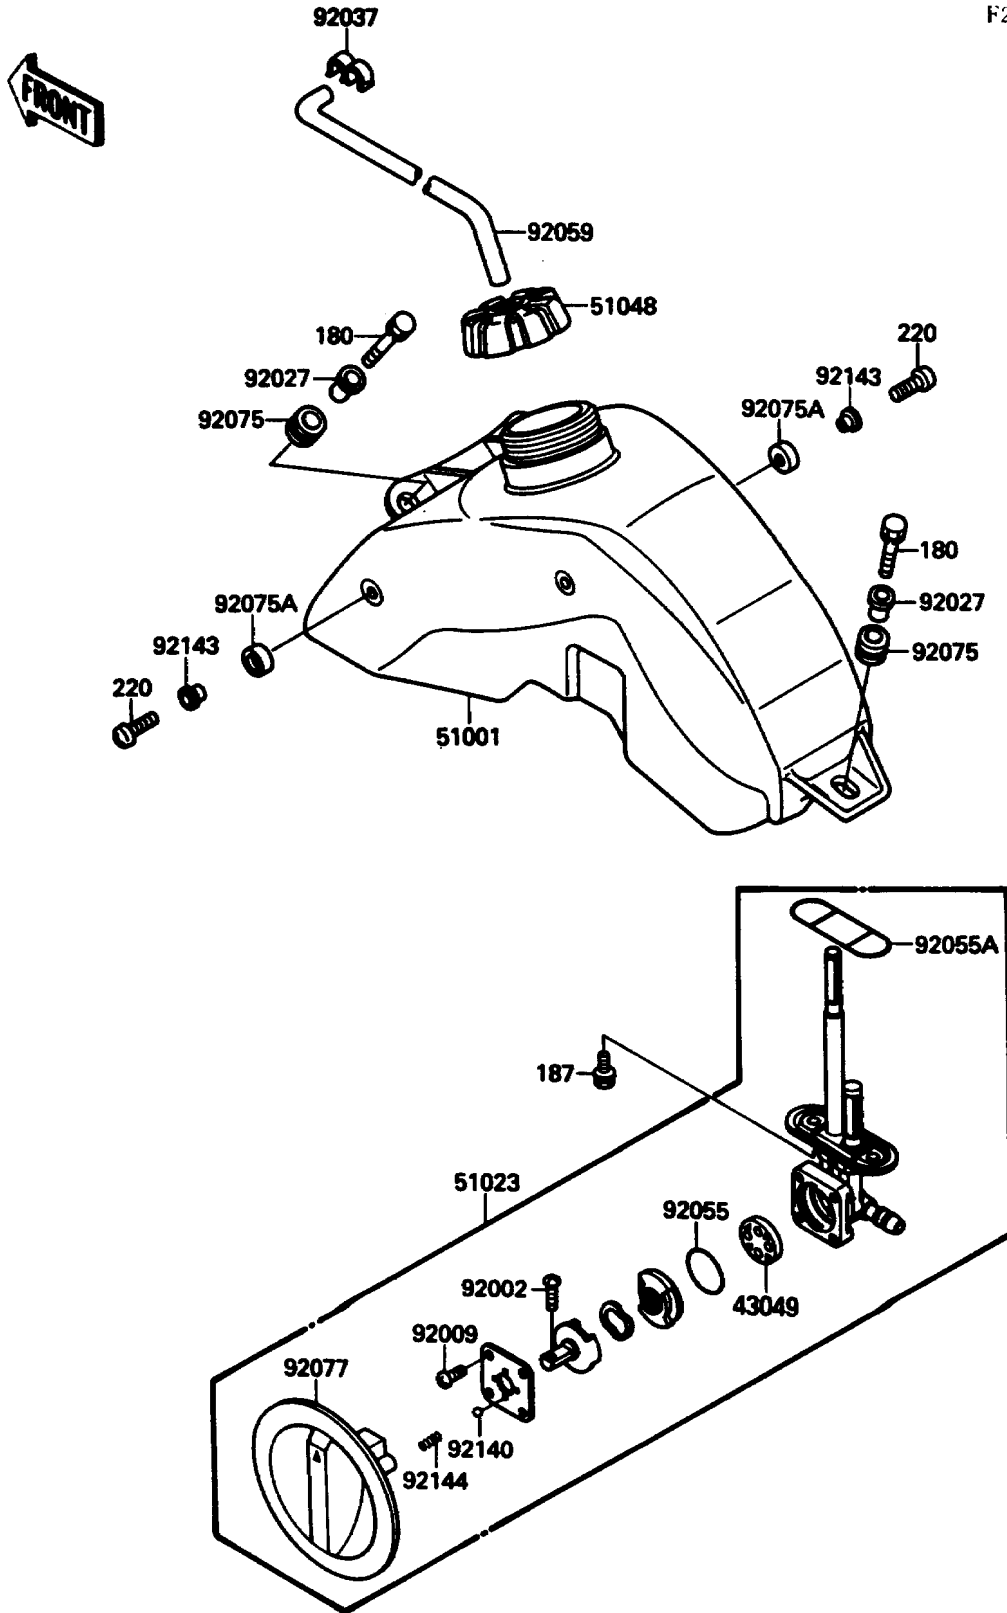

## 1988 Tecate 4 PARTS DIAGRAM

Fuel Tank

F2410-0358

## 1988 Tecate 4 PARTS LIST

Fuel Tank

ITEM NAME	PART NUMBER	QUANTITY
PACKING,FUEL TAP LEVER (Ref # 43049)	43049-1017	1
TANK-COMP-FUEL (Ref # 51001)	51001-1262	1
TAP-ASSY,FUEL (Ref # 51023)	51023-1137	1
CAP-ASSY-TANK,FUEL (Ref # 51048)	51048-1090	1
BOLT,SCREW,4X12 (Ref # 92002)	92002-1996	1
SCREW,3X5 (Ref # 92009)	92009-1123	1
COLLAR,L=16.1 (Ref # 92027)	92027-1847	1
CLAMP,HOSE (Ref # 92037)	92037-1603	1
RING-O,FUEL TAP LEVER (Ref # 92055)	92055-1111	1
RING-O,FUEL TAP PACKING (Ref # 92055A)	92055-1348	1
TUBE,5X9X250 (Ref # 92059)	92059-1258	1
DAMPER (Ref # 92075)	92075-1787	1
DAMPER,FUEL TANK (Ref # 92075A)	92075-1910	1
KNOB,FUEL TAP (Ref # 92077)	92077-1078	1
BALL,STAINLESS,5/32" (Ref # 92140)	92140-1051	1
COLLAR,L=4.5 (Ref # 92143)	92027-1965	1
SPRING,FUEL TAP KNOB (Ref # 92144)	92144-1212	1
BOLT-UPSET-WS,6X25 (Ref # 180)	180D0625	1
BOLT-UPSET-WSP (Ref # 187)	187B0614	1
SCREW-PAN-CROS,6X10 (Ref # 220)	220B0610	1