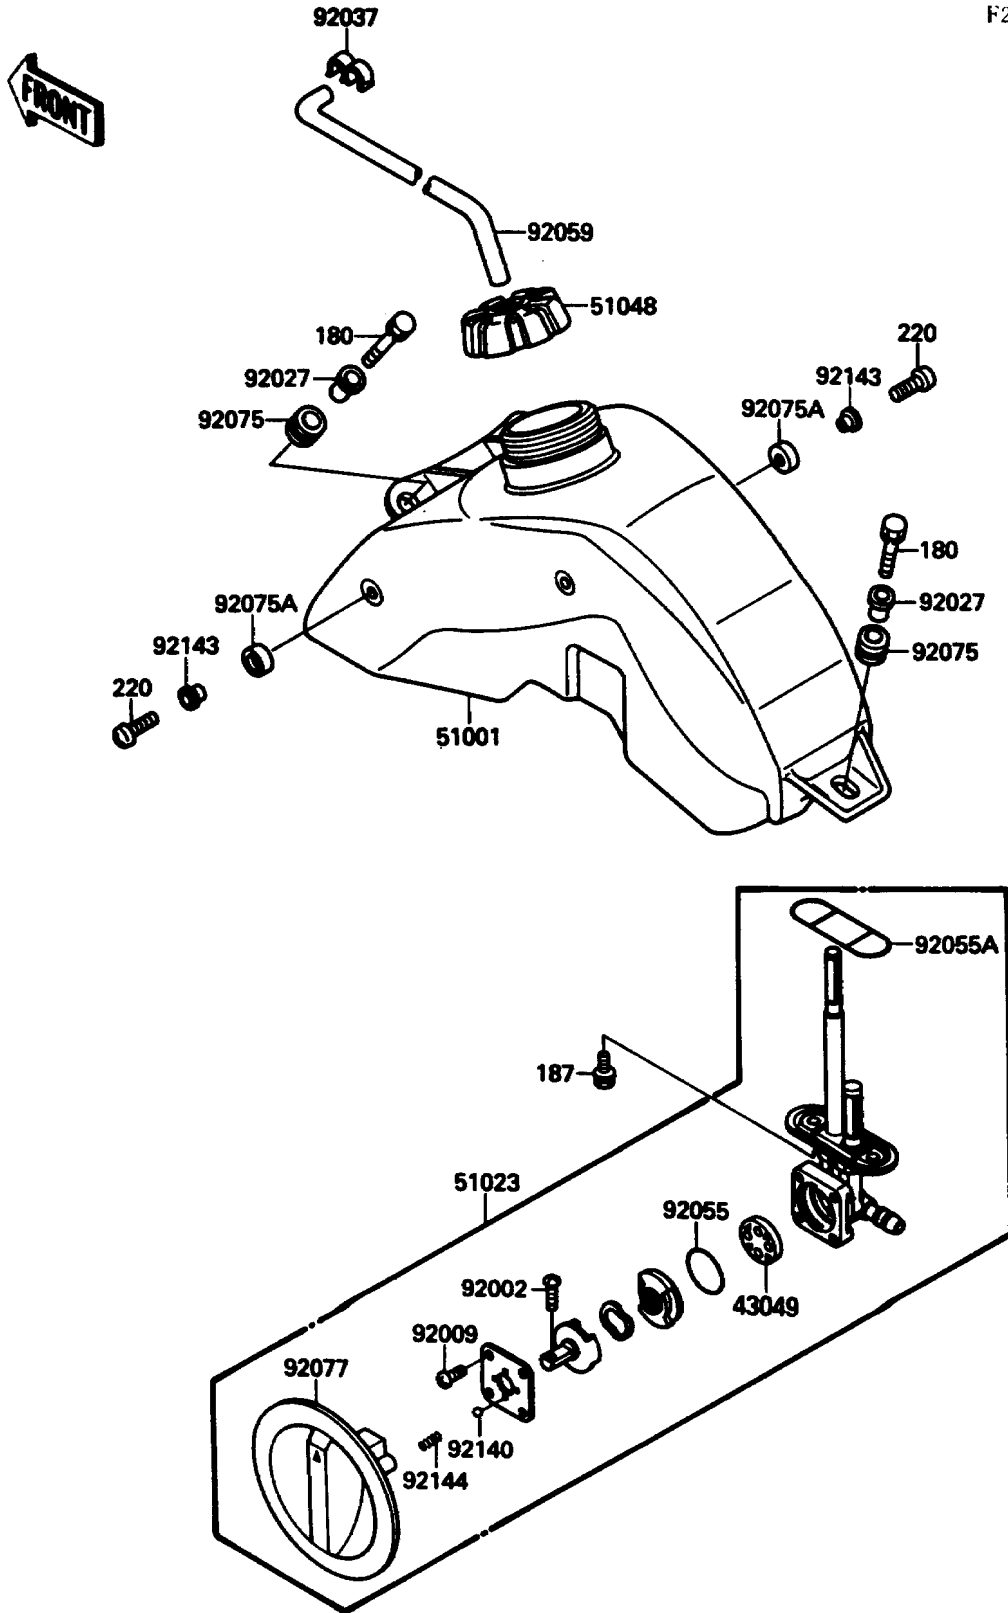

1987 Tecate 4 PARTS DIAGRAM

Fuel Tank

F2410-0358

1987 Tecate 4 PARTS LIST

Fuel Tank

ITEM NAME	PART NUMBER	QUANTITY
PACKING,FUEL TAP LEVER (Ref # 43049)	43049-1017	1
TANK-COMP-FUEL (Ref # 51001)	51001-1262	1
TAP-ASSY,FUEL (Ref # 51023)	51023-1137	1
CAP-ASSY-TANK,FUEL (Ref # 51048)	51048-1090	1
BOLT,SCREW,4X12 (Ref # 92002)	92002-1996	1
SCREW,3X5 (Ref # 92009)	92009-1123	4
COLLAR,L=16.1 (Ref # 92027)	92027-1847	3
CLAMP,HOSE (Ref # 92037)	92037-1603	1
RING-O,FUEL TAP LEVER (Ref # 92055)	92055-1111	1
RING-O,FUEL TAP PACKING (Ref # 92055A)	92055-1348	1
TUBE,5X9X250 (Ref # 92059)	92059-1258	1
DAMPER (Ref # 92075)	92075-1787	3
DAMPER,FUEL TANK (Ref # 92075A)	92075-1910	4
KNOB,FUEL TAP (Ref # 92077)	92077-1078	1
BALL,STAINLESS,5/32" (Ref # 92140)	92140-1051	1
COLLAR,L=4.5 (Ref # 92143)	92027-1965	4
SPRING,FUEL TAP KNOB (Ref # 92144)	92144-1212	1
BOLT-UPSET-WS,6X25 (Ref # 180)	180D0625	3
BOLT-UPSET-WSP (Ref # 187)	187B0614	2
SCREW-PAN-CROS,6X10 (Ref # 220)	220B0610	4