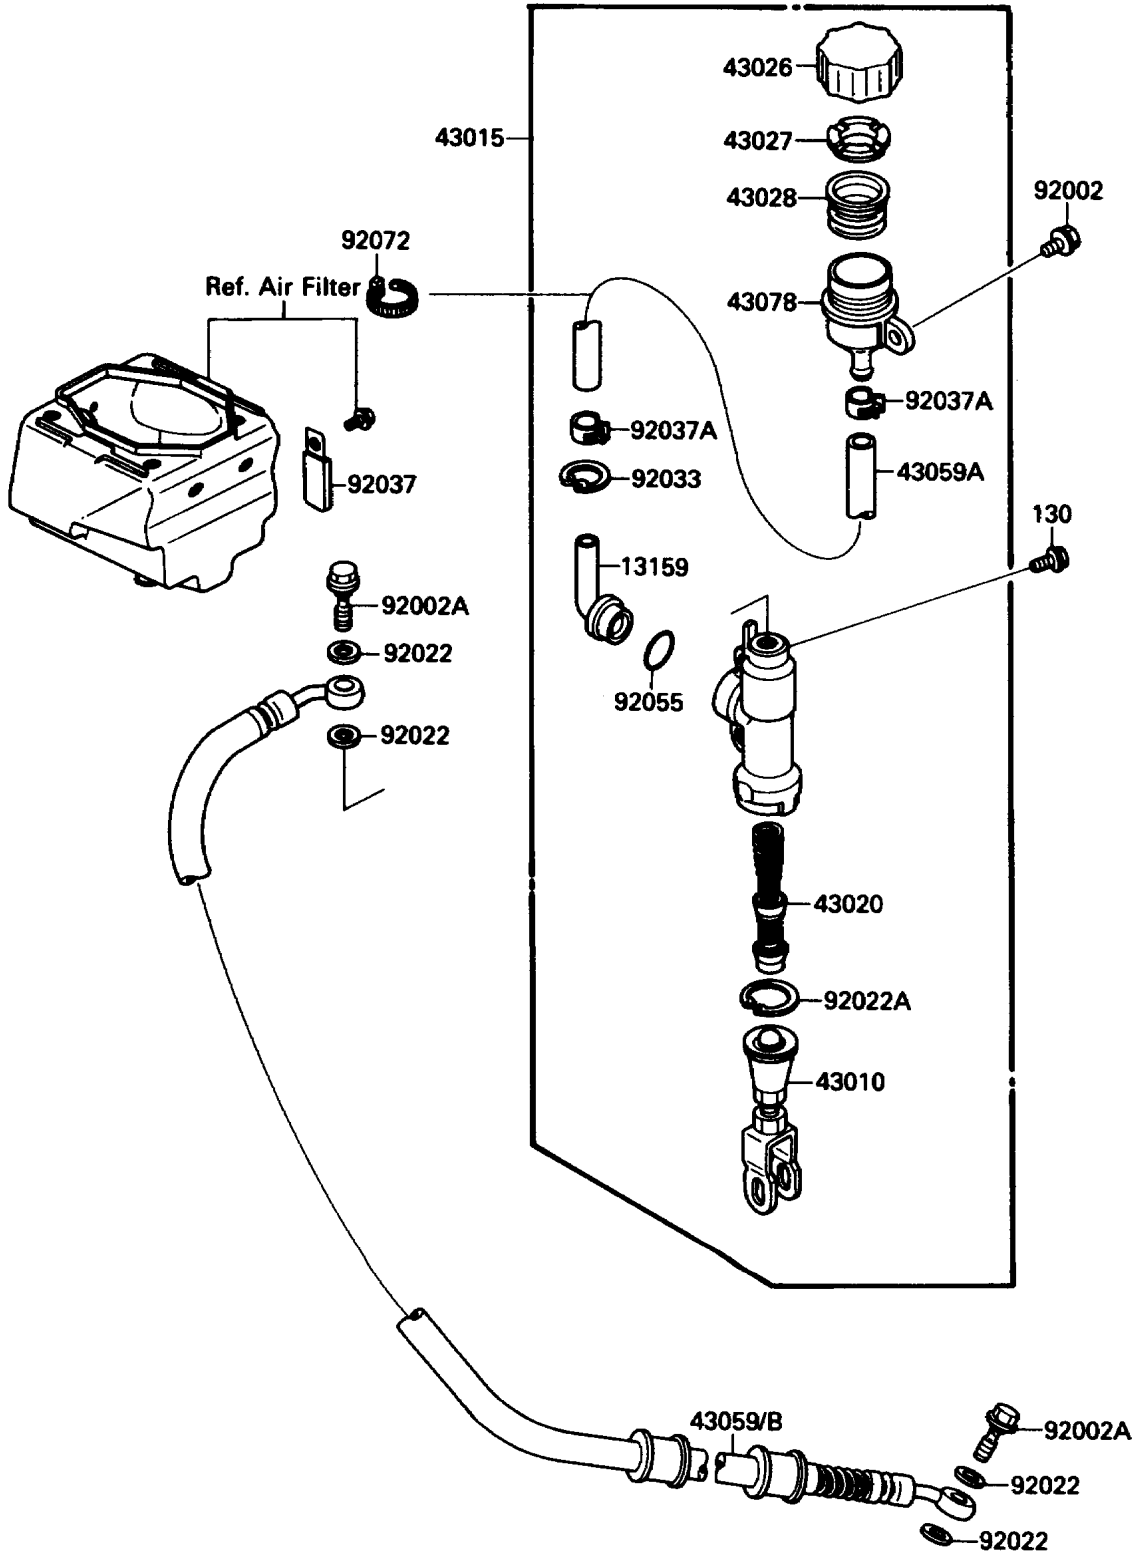

1988 Tecate 4 PARTS DIAGRAM

Rear Master Cylinder

F2293-0078

1988 Tecate 4 PARTS LIST

Rear Master Cylinder

ITEM NAME	PART NUMBER	QUANTITY
CONNECTOR (Ref # 13159)	13159-1056	1
ROD-ASSY-BRAKE (Ref # 43010)	43010-1058	1
CYLINDER-ASSY-MASTER,RR (Ref # 43015)	43015-1347	1
PISTON-COMP-BRAKE (Ref # 43020)	43020-1073	1
CAP-BRAKE (Ref # 43026)	43026-1058	1
PLATE-DIAPHRAGM (Ref # 43027)	43027-1052	1
DIAPHRAGM (Ref # 43028)	43028-1060	1
HOSE-BRAKE,RR MASTER CYLINDER (Ref # 43059A)	43059-1403	1
HOSE-BRAKE,RR (Ref # 43059B)	43059-1426	1
RESERVOIR (Ref # 43078)	43078-1068	1
BOLT,FLANGED,6X12 (Ref # 92002)	92002-1350	1
BOLT,OIL,L=23 (Ref # 92002A)	92002-1888	1
WASHER,10.5X15X1.5 (Ref # 92022)	43067-001	1
WASHER,CIRCRIP (Ref # 92022A)	92022-1601	1
RING-SNAP,20.5MM (Ref # 92033)	92033-1186	1
CLAMP,WIRING HARNESS (Ref # 92037)	92037-1069	1
CLAMP (Ref # 92037A)	92037-1710	1
RING-O,MASTER CYLINDER (Ref # 92055)	92055-1251	1
BOLT-FLANGED (Ref # 130)	130S0814	1