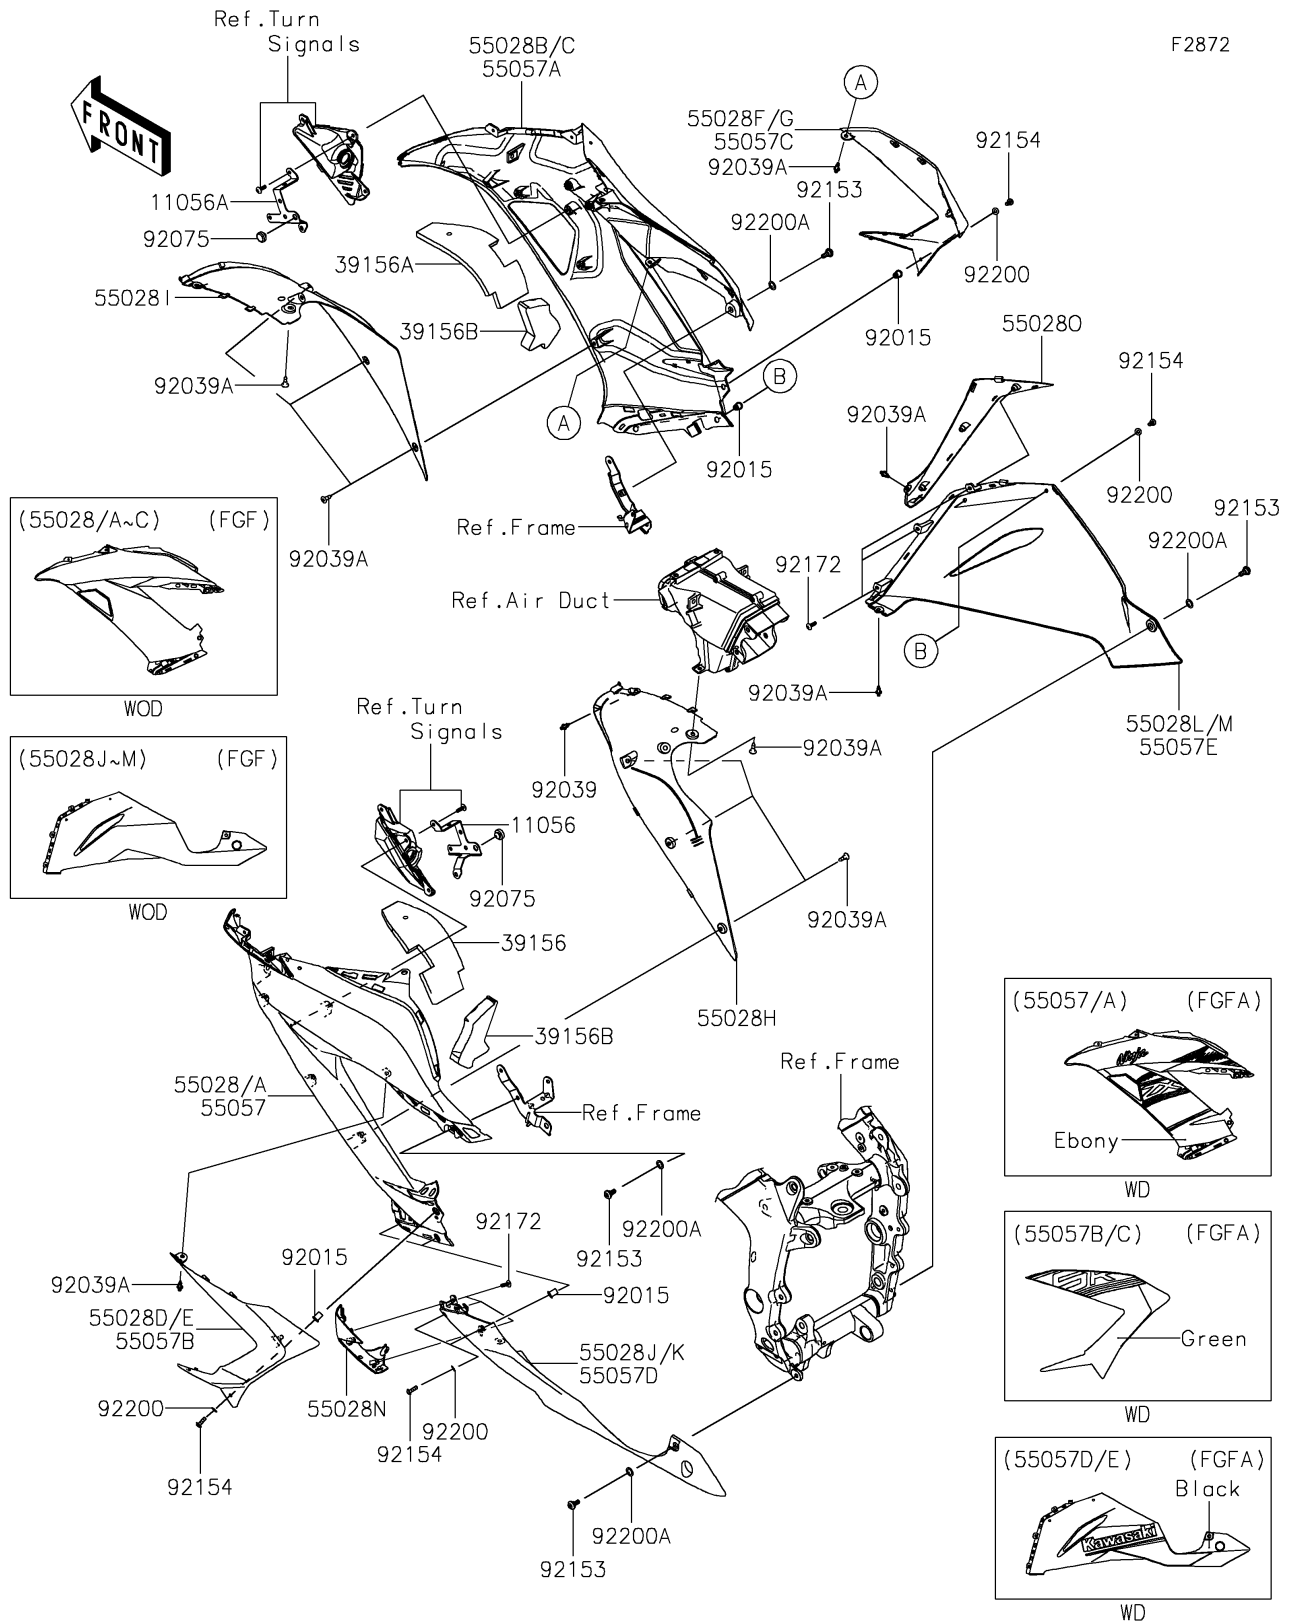

2017 NINJA® ZX™-6R ABS

PARTS DIAGRAM

Cowling Lowers(FGF/FGFA)

2017 NINJA® ZX™-6R ABS

PARTS LIST

Cowling Lowers(FGF/FGFA)

ITEM NAME	PART NUMBER	QUANTITY
BRACKET,SIDE COWLING,LH (Ref # 11056)	11056-2186	1
BRACKET,SIDE COWLING,RH (Ref # 11056A)	11056-2187	1
PAD,T10,COWLING LH (Ref # 39156)	39156-0944	1
PAD,T10,COWLING RH (Ref # 39156A)	39156-0945	1
PAD,T20 (Ref # 39156B)	39156-0958	2
COWLING,FR,LH (Ref # 55028H)	55028-0448	1
COWLING,FR,RH (Ref # 55028I)	55028-0449	1
COWLING,LWR,FR,LH (Ref # 55028N)	55028-0452	1
COWLING,LWR,FR,RH (Ref # 55028O)	55028-0453	1
COWLING,SIDE,LH,EBONY (Ref # 55057)	55057-5121-H8	1
COWLING,SIDE,RH,EBONY (Ref # 55057A)	55057-5122-H8	1
COWLING,FIN,LH,L.GREEN (Ref # 55057B)	55057-5123-777	1
COWLING,FIN,RH,L.GREEN (Ref # 55057C)	55057-5124-777	1
COWLING,LWR,LH,M.F.S.BLACK (Ref # 55057D)	55057-5125-739	1
COWLING,LWR,RH,M.F.S.BLACK (Ref # 55057E)	55057-5126-739	1
NUT,WELL,5MM (Ref # 92015)	92015-1757	6
RIVET (Ref # 92039)	92039-0051	1
RIVET (Ref # 92039A)	92039-0068	12
DAMPER (Ref # 92075)	92075-1983	2
BOLT,SOCKET,6MM (Ref # 92153)	92153-0489	4
BOLT,SOCKET,5X16 (Ref # 92154)	92154-0209	6
SCREW,TAPPING,5X10 (Ref # 92172)	92172-0262	6
WASHER,NYLONE,5.3X11.5X0.5 (Ref # 92200)	92200-0006	6
WASHER,10.4X15.9X0.5 (Ref # 92200A)	92200-0157	4