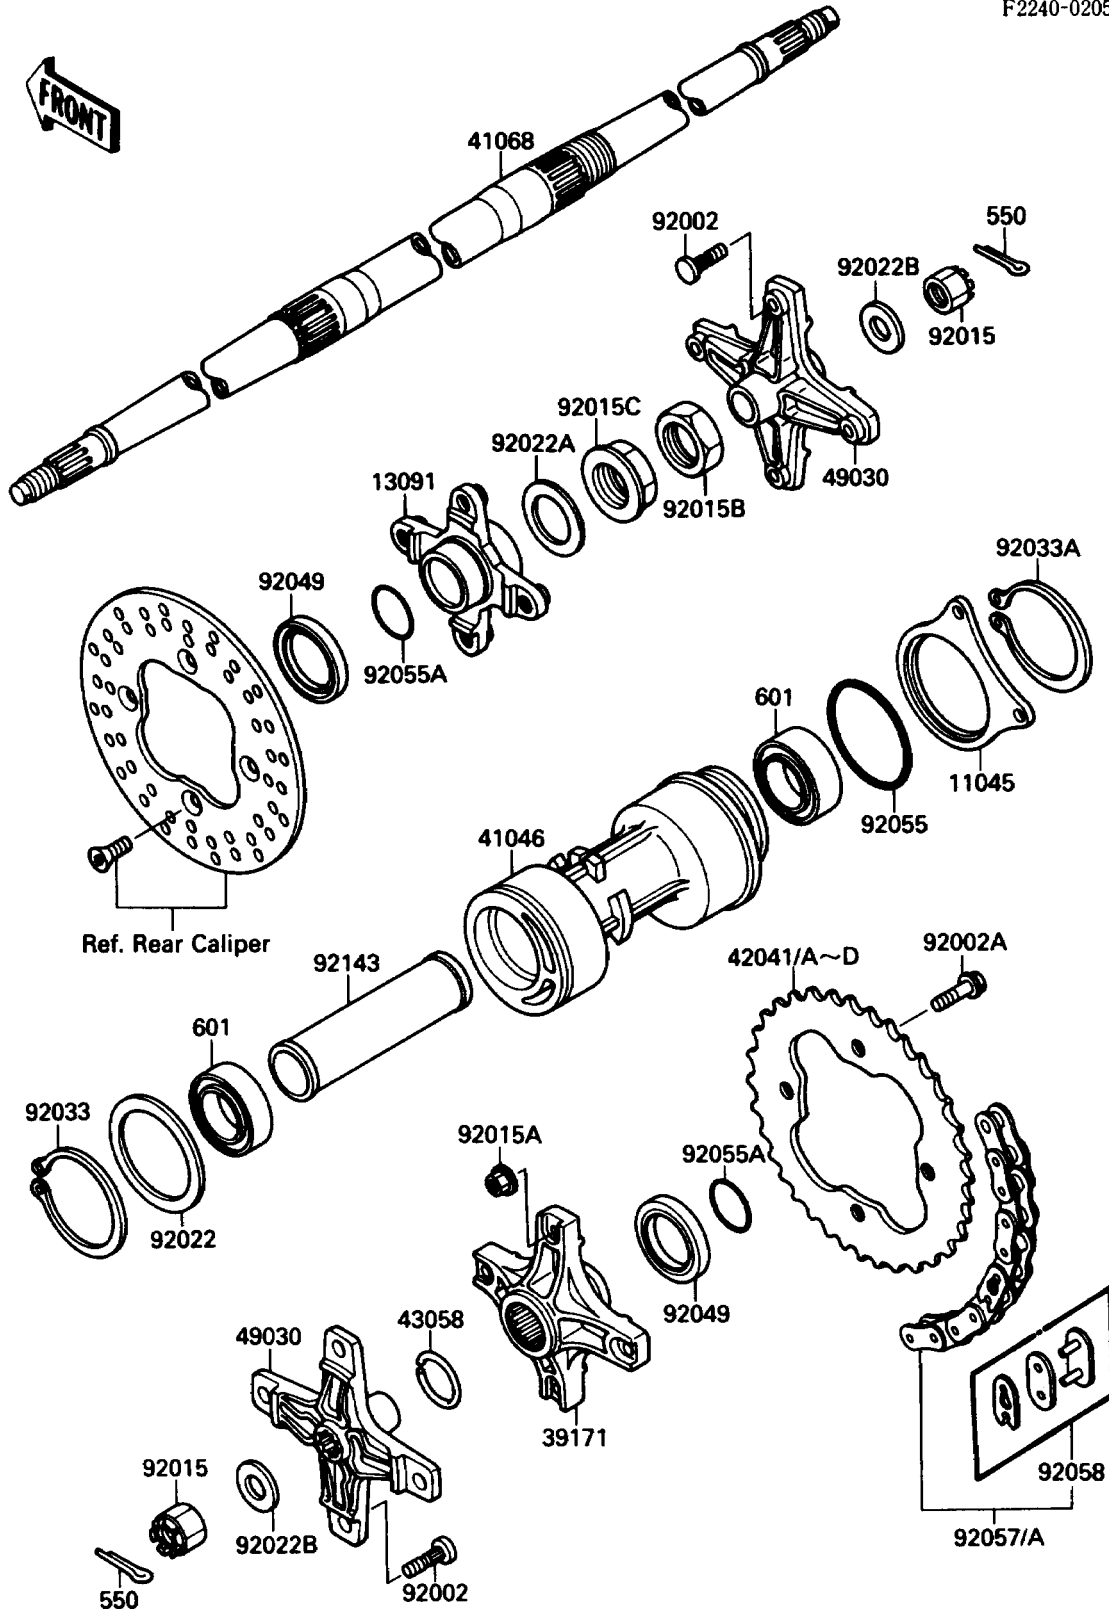

1988 Tecate 4 PARTS DIAGRAM

Rear Hub

F2240-0205

1988 Tecate 4 PARTS LIST

Rear Hub

ITEM NAME	PART NUMBER	QUANTITY
BRACKET,REAR CALIPER (Ref # 11045)	11045-1427	1
HOLDER,DISC PLATE (Ref # 13091)	13091-1472	1
FLANGE-COMP,SPROCKET (Ref # 39171)	39171-1052	1
HOUSING-BEARING (Ref # 41046)	41046-1080	1
AXLE,RR (Ref # 41068)	41068-1239	1
SPROCKET-HUB,38T (Ref # 42041)	42041-1262	1
SPROCKET-HUB,39T (Ref # 42041A)	42041-1263	1
SPROCKET-HUB,40T (Ref # 42041B)	42041-1264	1
SPROCKET-HUB,41T (Ref # 42041C)	42041-1265	1
SPROCKET-HUB,37T (Ref # 42041D)	42041-1289	1
RING,SNAP (Ref # 43058)	43058-1060	1
HUB,RR (Ref # 49030)	49030-1078	1
BOLT,10X30 (Ref # 92002)	92002-1388	1
BOLT,FLANGED,8X25 (Ref # 92002A)	92002-1903	1
NUT,CASTLE,18MM (Ref # 92015)	42045-018	1
NUT,LOCK,8MM (Ref # 92015A)	92015-1506	1
NUT,LOCK,37MM (Ref # 92015B)	92015-1545	1
NUT,AXLE,37MM (Ref # 92015C)	92015-1645	1
WASHER,94.5X108X1.0 (Ref # 92022)	92022-1858	1
WASHER,40.5X60X1.0 (Ref # 92022A)	92022-1859	1
WASHER,18.3X34X4.5 (Ref # 92022B)	92022-1953	1
RING-SNAP,95MM (Ref # 92033)	92033-1216	1
RING-SNAP,75MM (Ref # 92033A)	92033-1217	1
SEAL-OIL (Ref # 92049)	92049-1237	1
RING-O,76MM (Ref # 92055)	92055-1213	1
RING-O,38MM (Ref # 92055A)	92055-1317	1
CHAIN,DRIVE,EK520SR-02X96L (Ref # 92057A)	92057-1266	1
COLLAR,REAR AXLE,L=136 (Ref # 92143)	92143-1078	1
PIN-COTTER,3.2X35 (Ref # 550)	550D3235	1

1988 Tecate 4 PARTS LIST

Rear Hub

ITEM NAME	PART NUMBER	QUANTITY
BEARING-BALL,#6008UU (Ref # 601)	601A6008UU	1