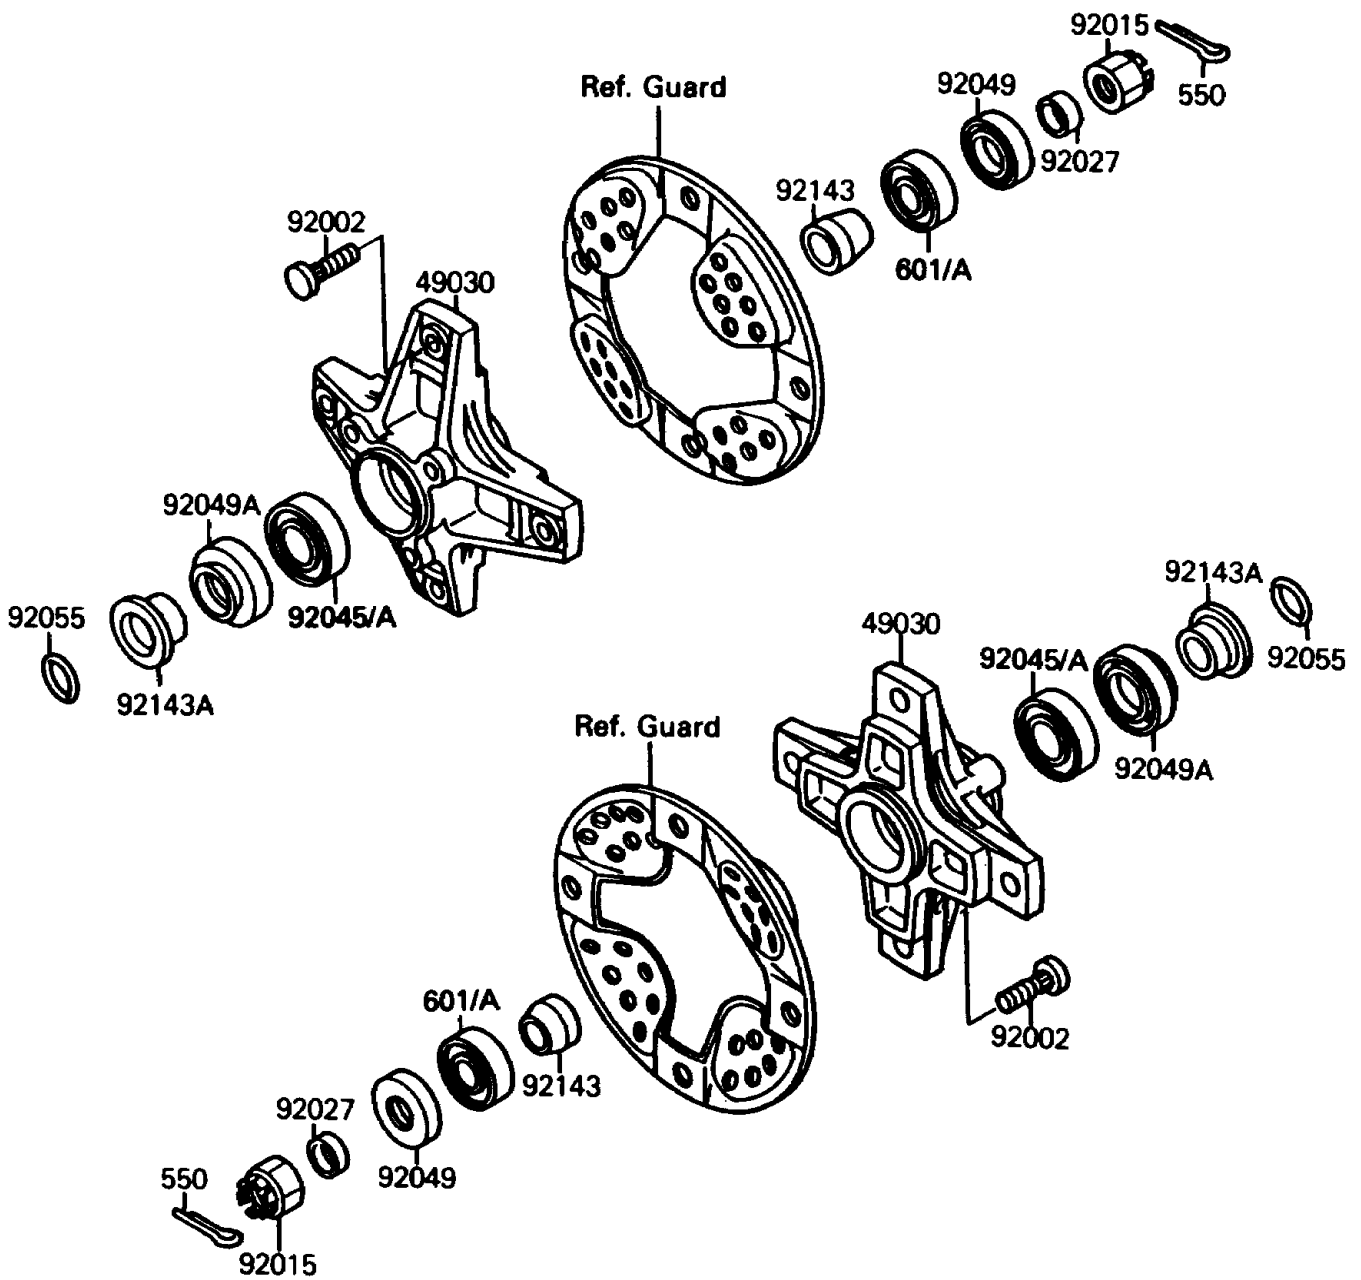

1988 Tecate 4 PARTS DIAGRAM

Front Hub

F2230-0156

1988 Tecate 4 PARTS LIST

Front Hub

ITEM NAME	PART NUMBER	QUANTITY
HUB,FR (Ref # 49030)	49030-1084	1
BOLT,10X30 (Ref # 92002)	92002-1388	1
NUT,CASTLE,16MM (Ref # 92015)	42045-014	1
COLLAR,16.0X22X9.5 (Ref # 92027)	92027-1815	1
BEARING-BALL,60/22RD (Ref # 92045A)	92045-1218	1
SEAL-OIL (Ref # 92049)	92049-1197	1
SEAL-OIL,SDD4 28 44 8 (Ref # 92049A)	92049-1260	1
RING-O,21.5MM (Ref # 92055)	92055-1293	1
COLLAR,L=25 (Ref # 92143)	92143-1007	1
COLLAR,L=14.1 (Ref # 92143A)	92143-1008	1
PIN-COTTER,4.0X30 (Ref # 550)	550D4030	1
BEARING-BALL,#6203U (Ref # 601)	601A6203U	1