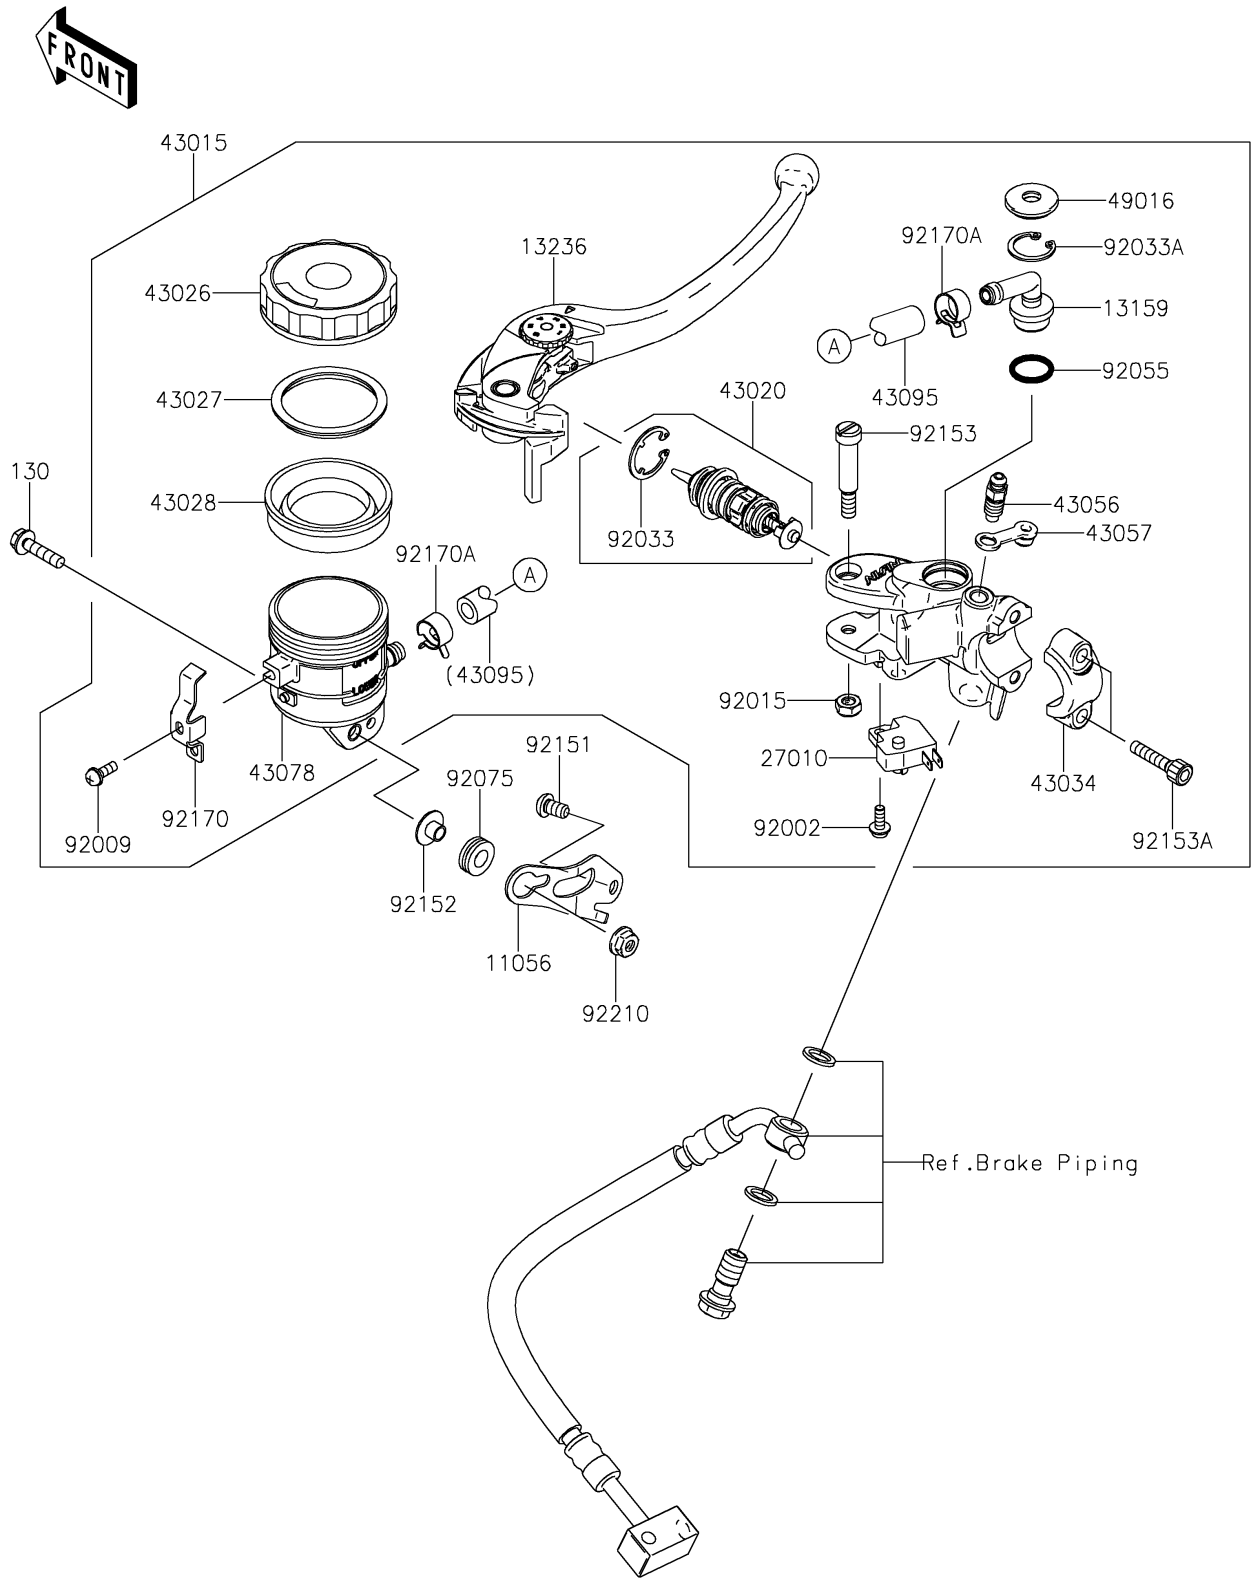

2017 Ninja ZX-6R ABS KRT Edition PARTS DIAGRAM

Front Master Cylinder

F2291

2017 Ninja ZX-6R ABS KRT Edition PARTS LIST

Front Master Cylinder

ITEM NAME	PART NUMBER	QUANTITY
BRACKET,FR MASTER CYLINDER (Ref # 11056)	11056-2050	1
CONNECTOR (Ref # 13159)	13159-1061	1
LEVER-COMP (Ref # 13236)	13236-0729	1
SWITCH,BRAKE (Ref # 27010)	27010-0762	1
CYLINDER-ASSY-MASTER,FR (Ref # 43015)	43015-0702	1
PISTON-COMP-BRAKE (Ref # 43020)	43020-0010	1
CAP-BRAKE (Ref # 43026)	43026-1051	1
PLATE-DIAPHRAGM (Ref # 43027)	43027-1051	1
DIAPHRAGM,MASTER CYLINDER (Ref # 43028)	43028-1057	1
HOLDER-BRAKE,MASTER CYLINDER (Ref # 43034)	43034-0056	1
BREATHER-BRAKE (Ref # 43056)	43056-1056	1
CAP-BREATHER (Ref # 43057)	43057-1001	1
RESERVOIR (Ref # 43078)	43078-1099	1
HOSE-BRAKE,FR MASTER CYLINDER (Ref # 43095)	43095-0366	1
COVER-SEAL (Ref # 49016)	49016-1147	1
BOLT,SCREW,4X12 (Ref # 92002)	92002-1323	1
SCREW (Ref # 92009)	92009-1570	1
NUT,FLANGED,6MM (Ref # 92015)	92015-1528	1
RING-SNAP (Ref # 92033)	92033-0034	1
RING-SNAP,20.5MM (Ref # 92033A)	92033-1186	1
RING-O,14.8X2.4 (Ref # 92055)	92055-0741	1
DAMPER (Ref # 92075)	92075-161	1
BOLT,SOCKET,6X10 (Ref # 92151)	92151-1449	1
COLLAR (Ref # 92152)	92152-0017	1
BOLT,LEVER (Ref # 92153)	92153-0868	1
BOLT,SOCKET,6X22 (Ref # 92153A)	92153-1518	2
CLAMP (Ref # 92170)	92170-1090	1
CLAMP,HOSE (Ref # 92170A)	92170-1091	2
NUT,FLANGED,5MM (Ref # 92210)	92210-0007	1

2017 Ninja ZX-6R ABS KRT Edition PARTS LIST

Front Master Cylinder

ITEM NAME	PART NUMBER	QUANTITY
BOLT-FLANGED,5X20 (Ref # 130)	130BB0520	1