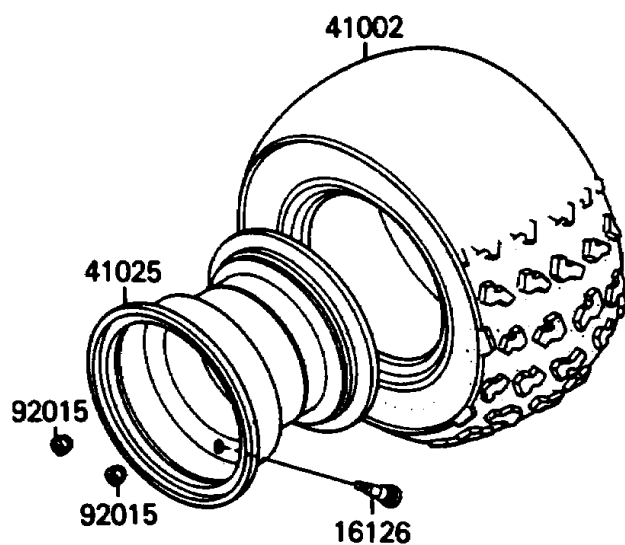

## 1988 Tecate 4 PARTS DIAGRAM

Tires

F2210-0128

## 1988 Tecate 4 PARTS LIST

Tires

ITEM NAME	PART NUMBER	QUANTITY
VALVE (Ref # 16126)	16126-4001	1
TIRE,FR,AT20X7-10,KT926(D) (Ref # 41002)	41002-1660	1
TIRE,RR,AT20X10-10,KT927M(D) (Ref # 41002B)	41002-1695	1
RIM,FR,10X5.5,J.WHITE (Ref # 41025)	41025-1150-8C	1
RIM,RR,10X8.5,J.WHITE (Ref # 41025A)	41025-1191-8C	1
NUT,LOCK,FLANGED,10MM (Ref # 92015)	92015-1663	1