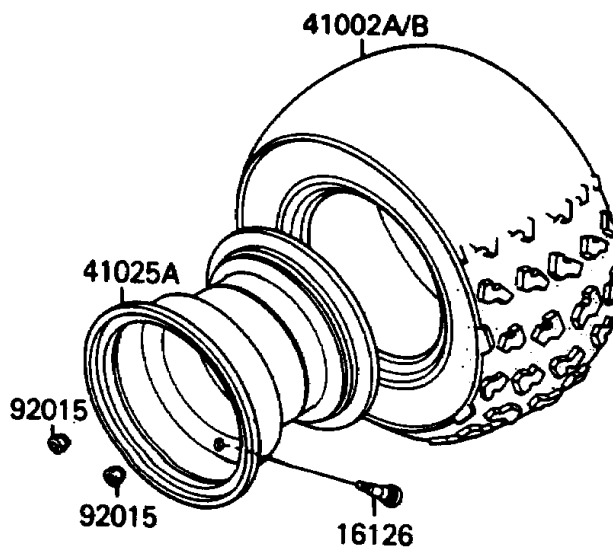

## 1988 Tecate 4 PARTS DIAGRAM

Tires

F2210-0128

## 1988 Tecate 4 PARTS LIST

Tires

ITEM NAME	PART NUMBER	QUANTITY
VALVE (Ref # 16126)	16126-4001	1
TIRE,FR,AT20X7-10,KT926(D) (Ref # 41002)	41002-1660	1
TIRE,RR,AT20X10-10,KT927M(D) (Ref # 41002B)	41002-1695	1
RIM,FR,10X5.5,J.WHITE (Ref # 41025)	41025-1150-8C	1
RIM,RR,10X8.5,J.WHITE (Ref # 41025A)	41025-1191-8C	1
NUT,LOCK,FLANGED,10MM (Ref # 92015)	92015-1663	1