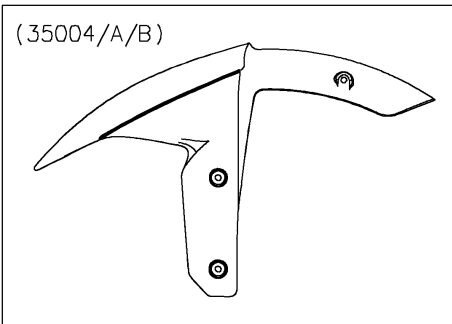

2017 Ninja ZX-6R ABS KRT Edition PARTS DIAGRAM

Front Fender(s)

F2171

WOD

2017 Ninja ZX-6R ABS KRT Edition PARTS LIST

Front Fender(s)

ITEM NAME	PART NUMBER	QUANTITY
FENDER-FRONT,L.GREEN (Ref # 35004B)	35004-0310-777	1
RIVET (Ref # 92039)	92039-1231	4
BOLT,SOCKET,6X14 (Ref # 92151)	92151-1654	2
BOLT,6MM (Ref # 92153)	92153-0335	2
CLAMP,FR FENDER,RH (Ref # 92173)	92173-0984	1
CLAMP,FR FENDER,LH (Ref # 92173A)	92173-1065	1
WASHER,3.5X8X1 (Ref # 92200)	92200-1251	4
WASHER,6.5X14X1 (Ref # 92200A)	92200-1388	4
WASHER-PLAIN,6MM (Ref # 411)	411AB0600	2