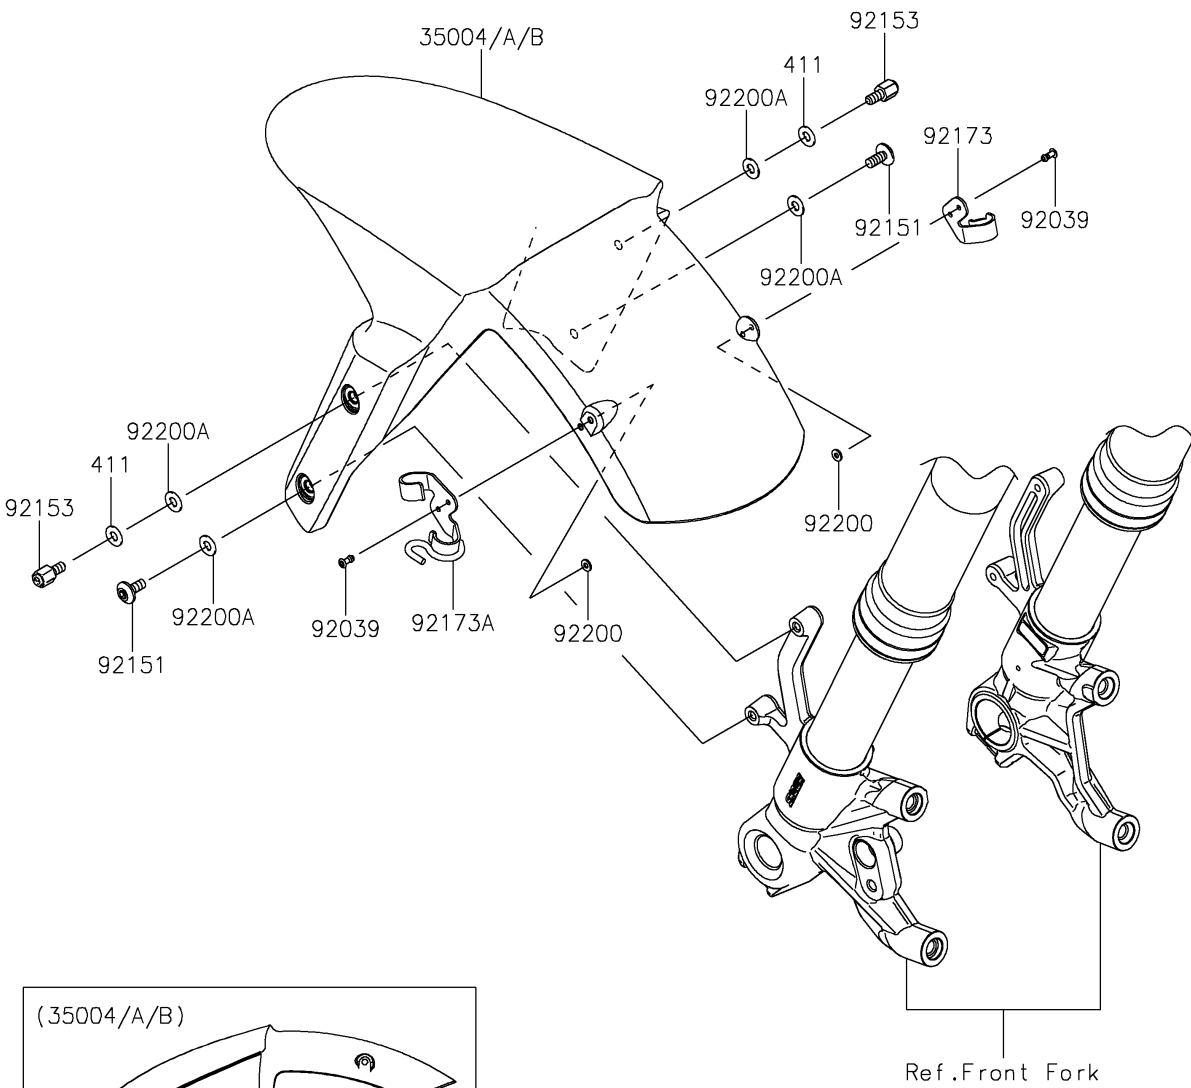

2017 Ninja ZX-6R ABS KRT Edition PARTS DIAGRAM

Front Fender(s)

F2171

WOD

2017 Ninja ZX-6R ABS KRT Edition PARTS LIST

Front Fender(s)

ITEM NAME	PART NUMBER	QUANTITY
FENDER-FRONT,L.GREEN (Ref # 35004B)	35004-0310-777	1
RIVET (Ref # 92039)	92039-1231	4
BOLT,SOCKET,6X14 (Ref # 92151)	92151-1654	2
BOLT,6MM (Ref # 92153)	92153-0335	2
CLAMP,FR FENDER,RH (Ref # 92173)	92173-0984	1
CLAMP,FR FENDER,LH (Ref # 92173A)	92173-1065	1
WASHER,3.5X8X1 (Ref # 92200)	92200-1251	4
WASHER,6.5X14X1 (Ref # 92200A)	92200-1388	4
WASHER-PLAIN,6MM (Ref # 411)	411AB0600	2