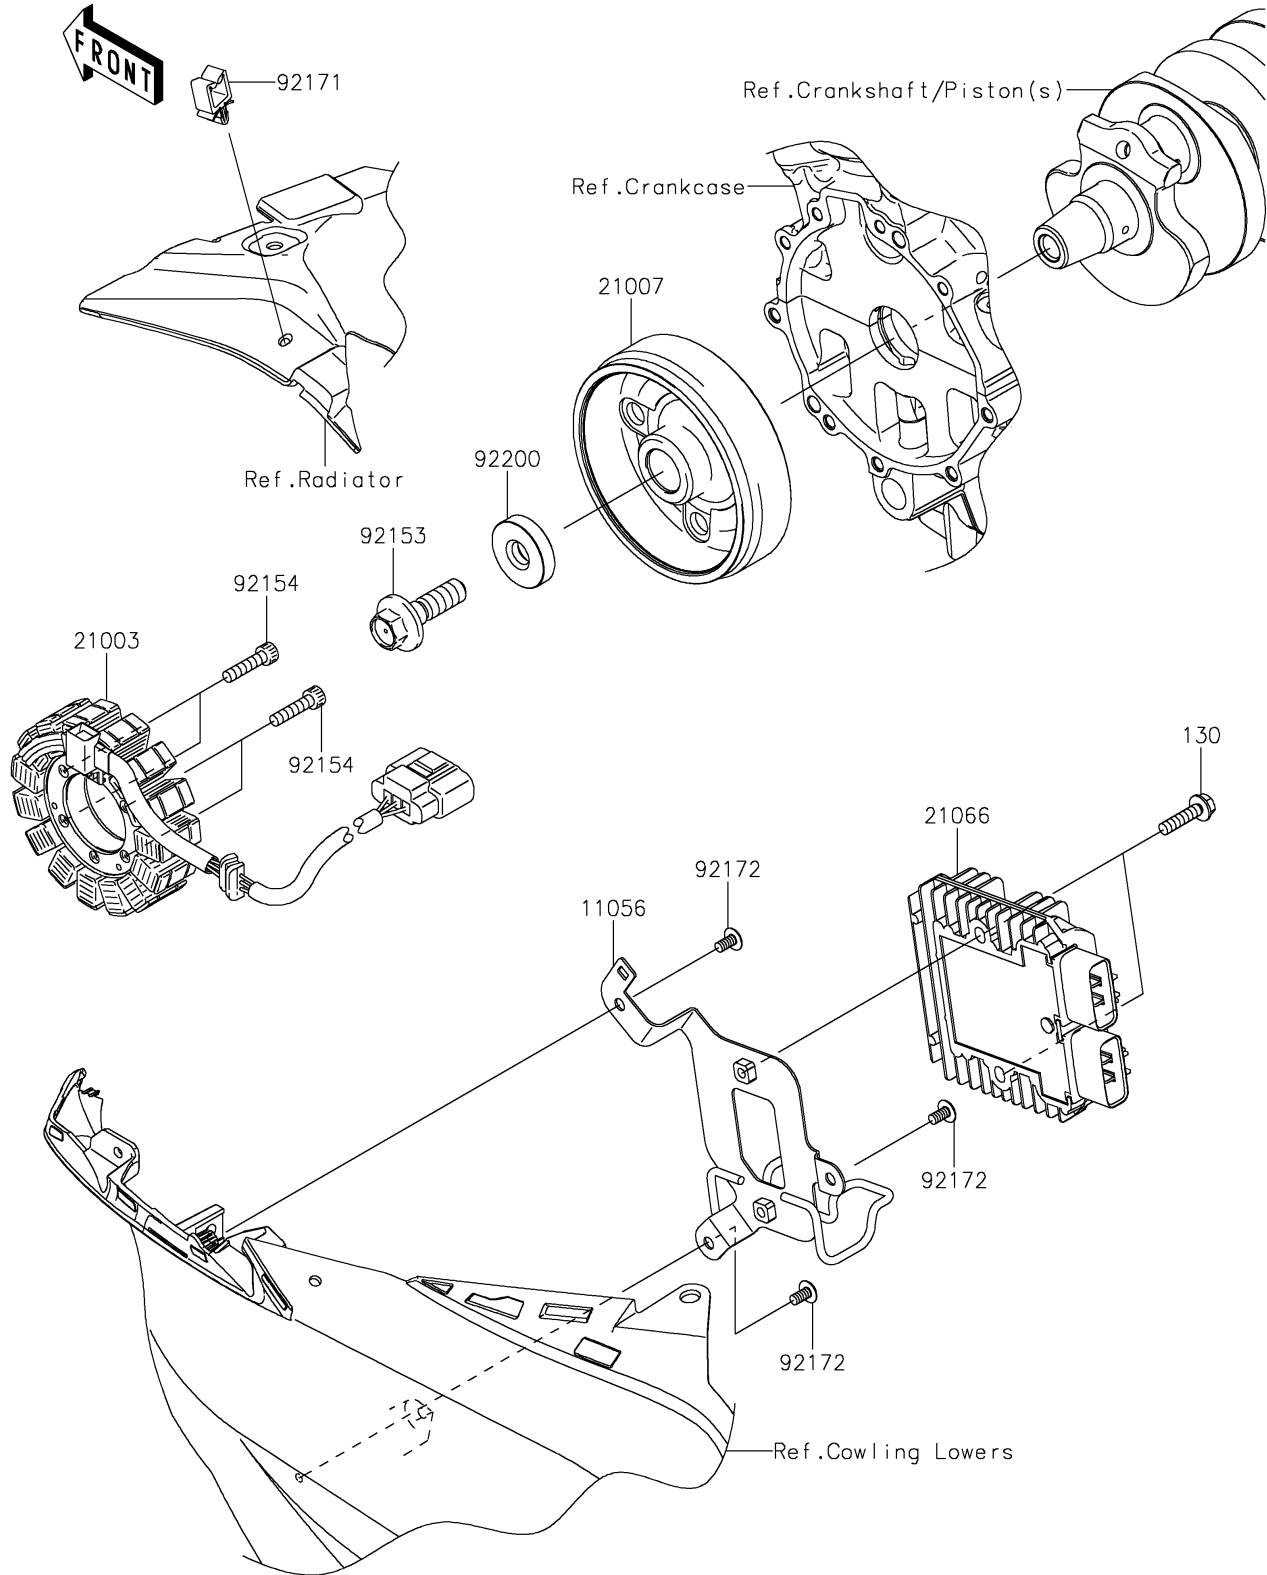

2017 Ninja ZX-6R ABS KRT Edition PARTS DIAGRAM

Generator

E1810

2017 Ninja ZX-6R ABS KRT Edition PARTS LIST

Generator

ITEM NAME	PART NUMBER	QUANTITY
BRACKET,REGULATOR (Ref # 11056)	11056-2283	1
STATOR (Ref # 21003)	21003-0107	1
ROTOR (Ref # 21007)	21007-0123	1
REGULATOR-VOLTAGE (Ref # 21066)	21066-0730	1
BOLT,12X40 (Ref # 92153)	92153-1855	1
BOLT,SOCKET,6X25 (Ref # 92154)	92154-0477	4
CLAMP (Ref # 92171)	92171-0290	1
SCREW,TAPPING,5X10 (Ref # 92172)	92172-0262	3
WASHER,12X36X8 (Ref # 92200)	92200-1249	1
BOLT-FLANGED,6X25 (Ref # 130)	130BA0625	2