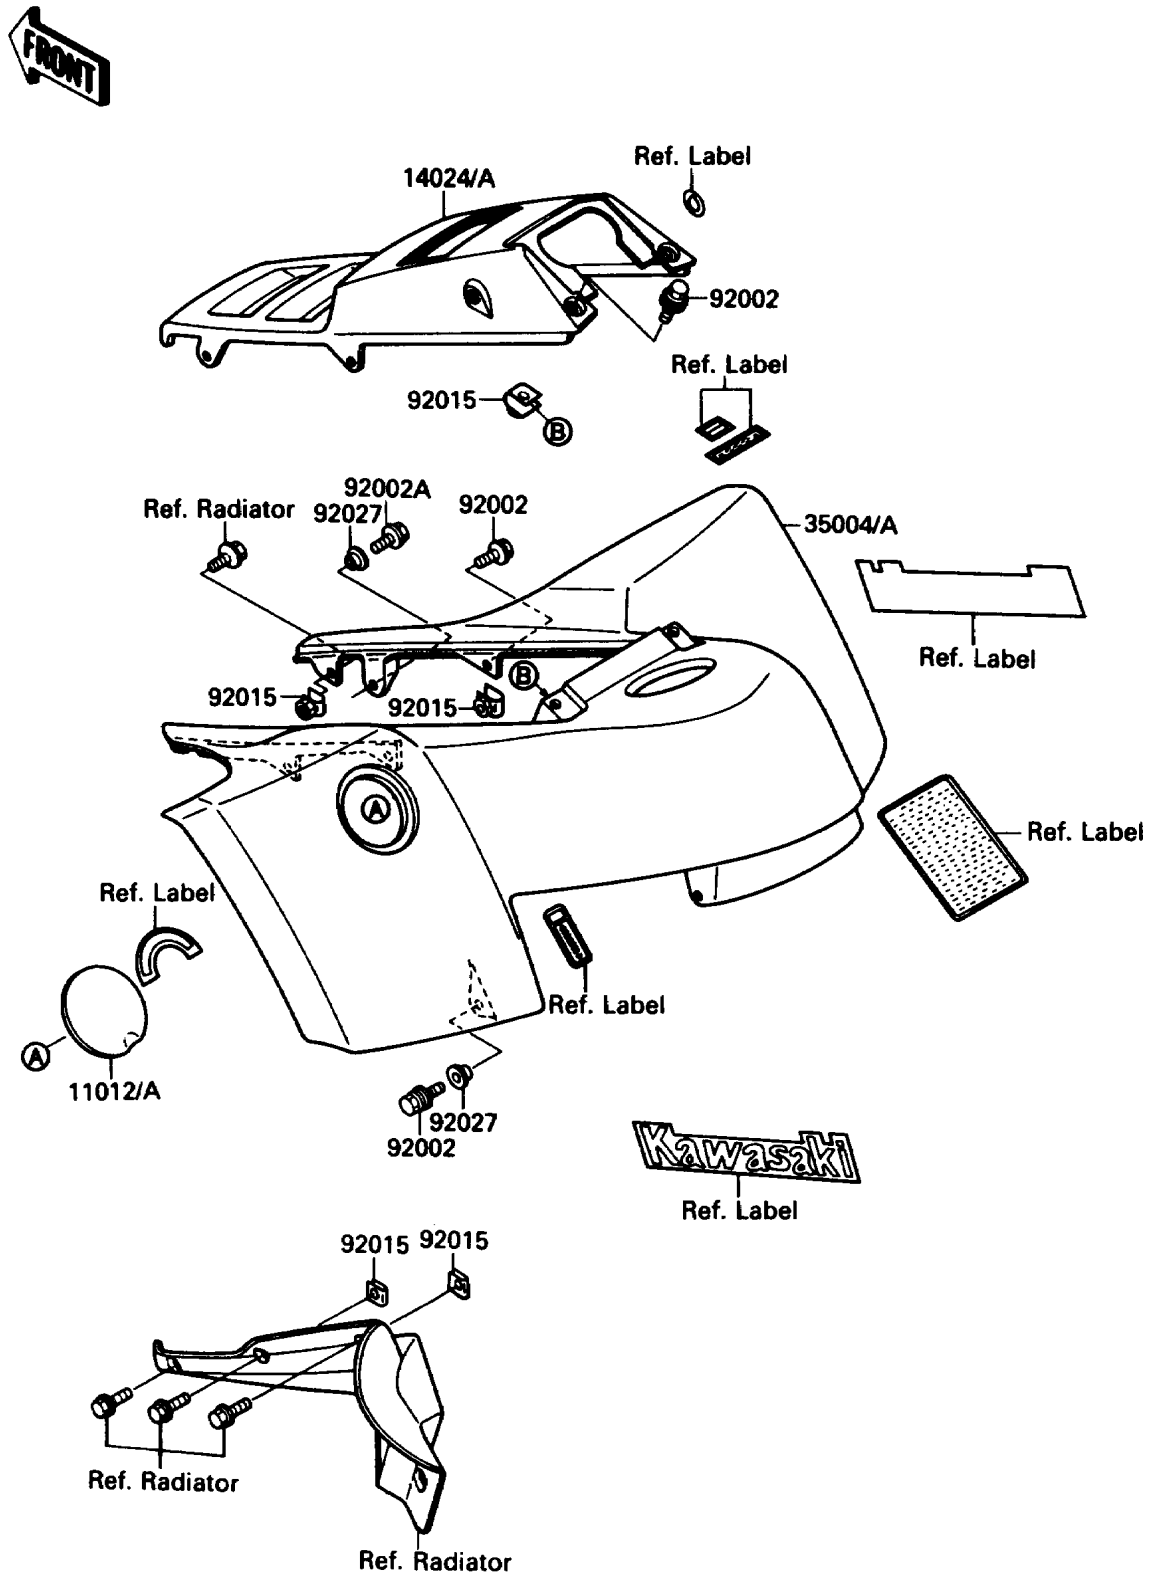

1988 Tecate 4 PARTS DIAGRAM

Front Fender(s)

F2171-0006

1988 Tecate 4 PARTS LIST

Front Fender(s)

ITEM NAME	PART NUMBER	QUANTITY
CAP,RADIATOR,P.WHITE (Ref # 11012)	11012-1578-6F	1
CAP,RADIATOR,L.GREEN (Ref # 11012A)	11012-1578-6W	1
COVER,FRONT FENDER,P.WHITE (Ref # 14024)	14024-1412-6F	1
COVER,FRONT FENDER,L.GREEN (Ref # 14024A)	14024-1412-6W	1
FENDER-FRONT,P.WHITE (Ref # 35004)	35004-1200-6F	1
FENDER-FRONT,L.GREEN (Ref # 35004A)	35004-1200-6W	1
BOLT,6X16 (Ref # 92002)	92002-1461	1
BOLT,6X25 (Ref # 92002A)	92002-1462	1
NUT,CLAMP,6MM (Ref # 92015)	92015-1678	1
COLLAR,L=6.6 (Ref # 92027)	92027-1181	1