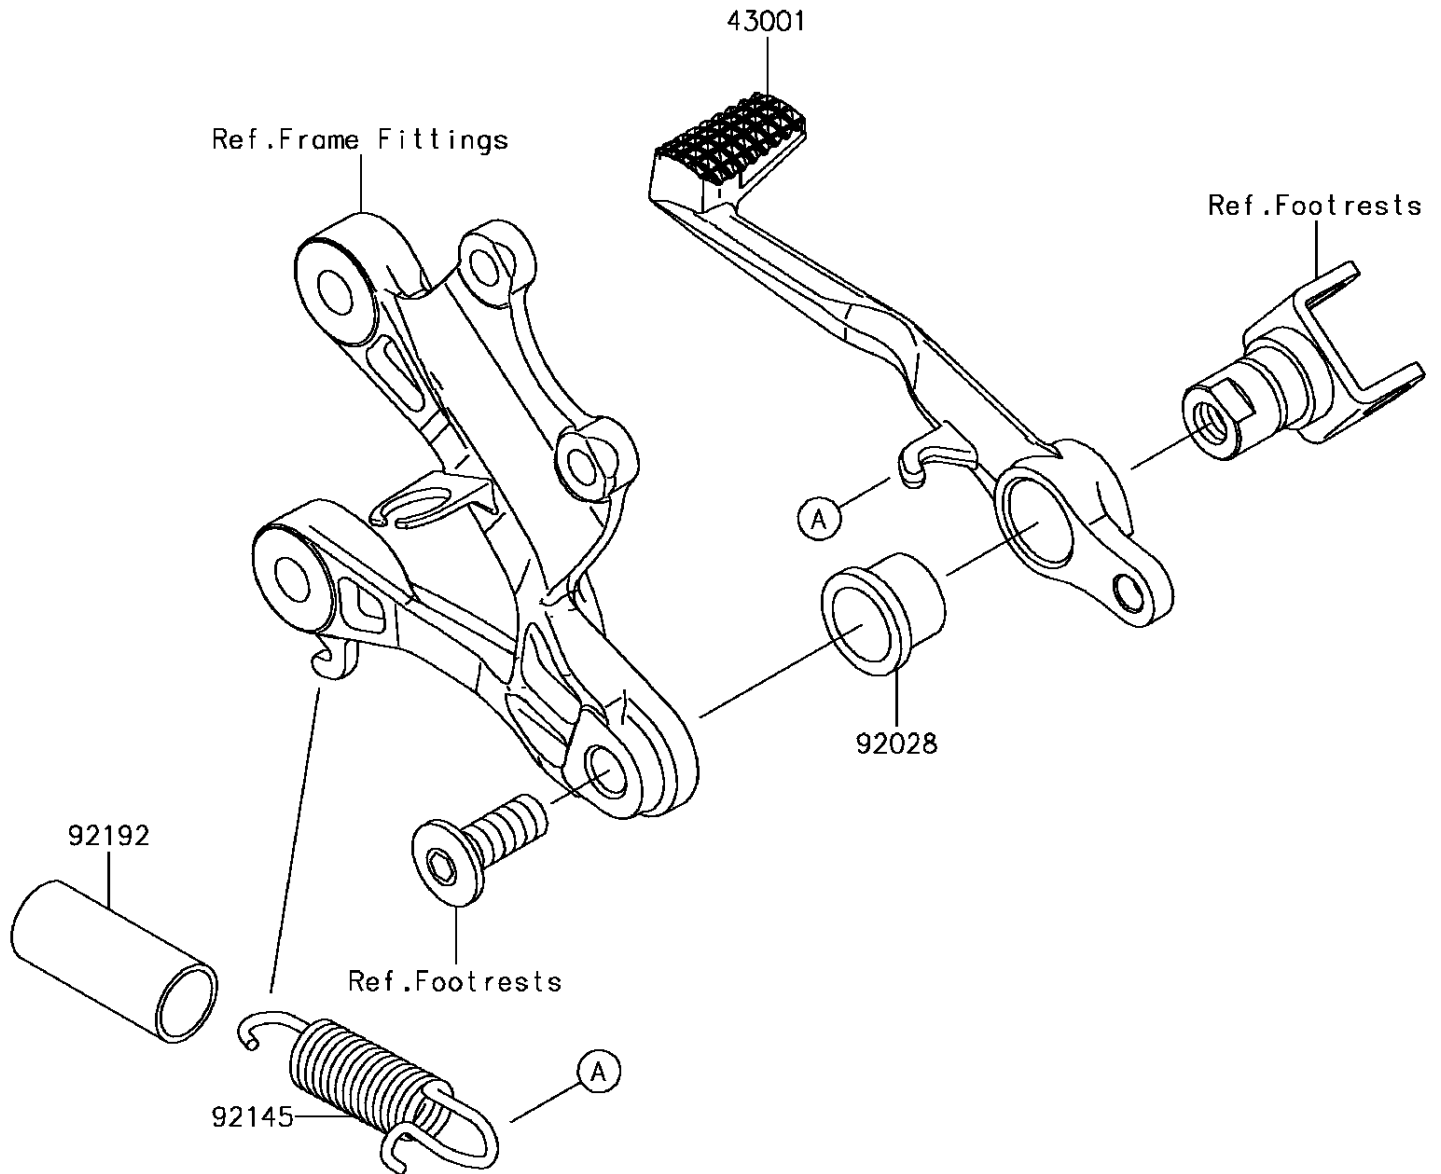

2016 Ninja ZX-6R

PARTS DIAGRAM

Brake Pedal/Torque Link

F2260

2016 Ninja ZX-6R

PARTS LIST

Brake Pedal/Torque Link

ITEM NAME	PART NUMBER	QUANTITY
LEVER-BRAKE,PEDAL (Ref # 43001)	43001-0718	1
BUSHING (Ref # 92028)	92028-1576	1
SPRING,BRAKE PEDAL RETURN (Ref # 92145)	92145-0630	1
TUBE,16X19X45 (Ref # 92192)	92192-0838	1