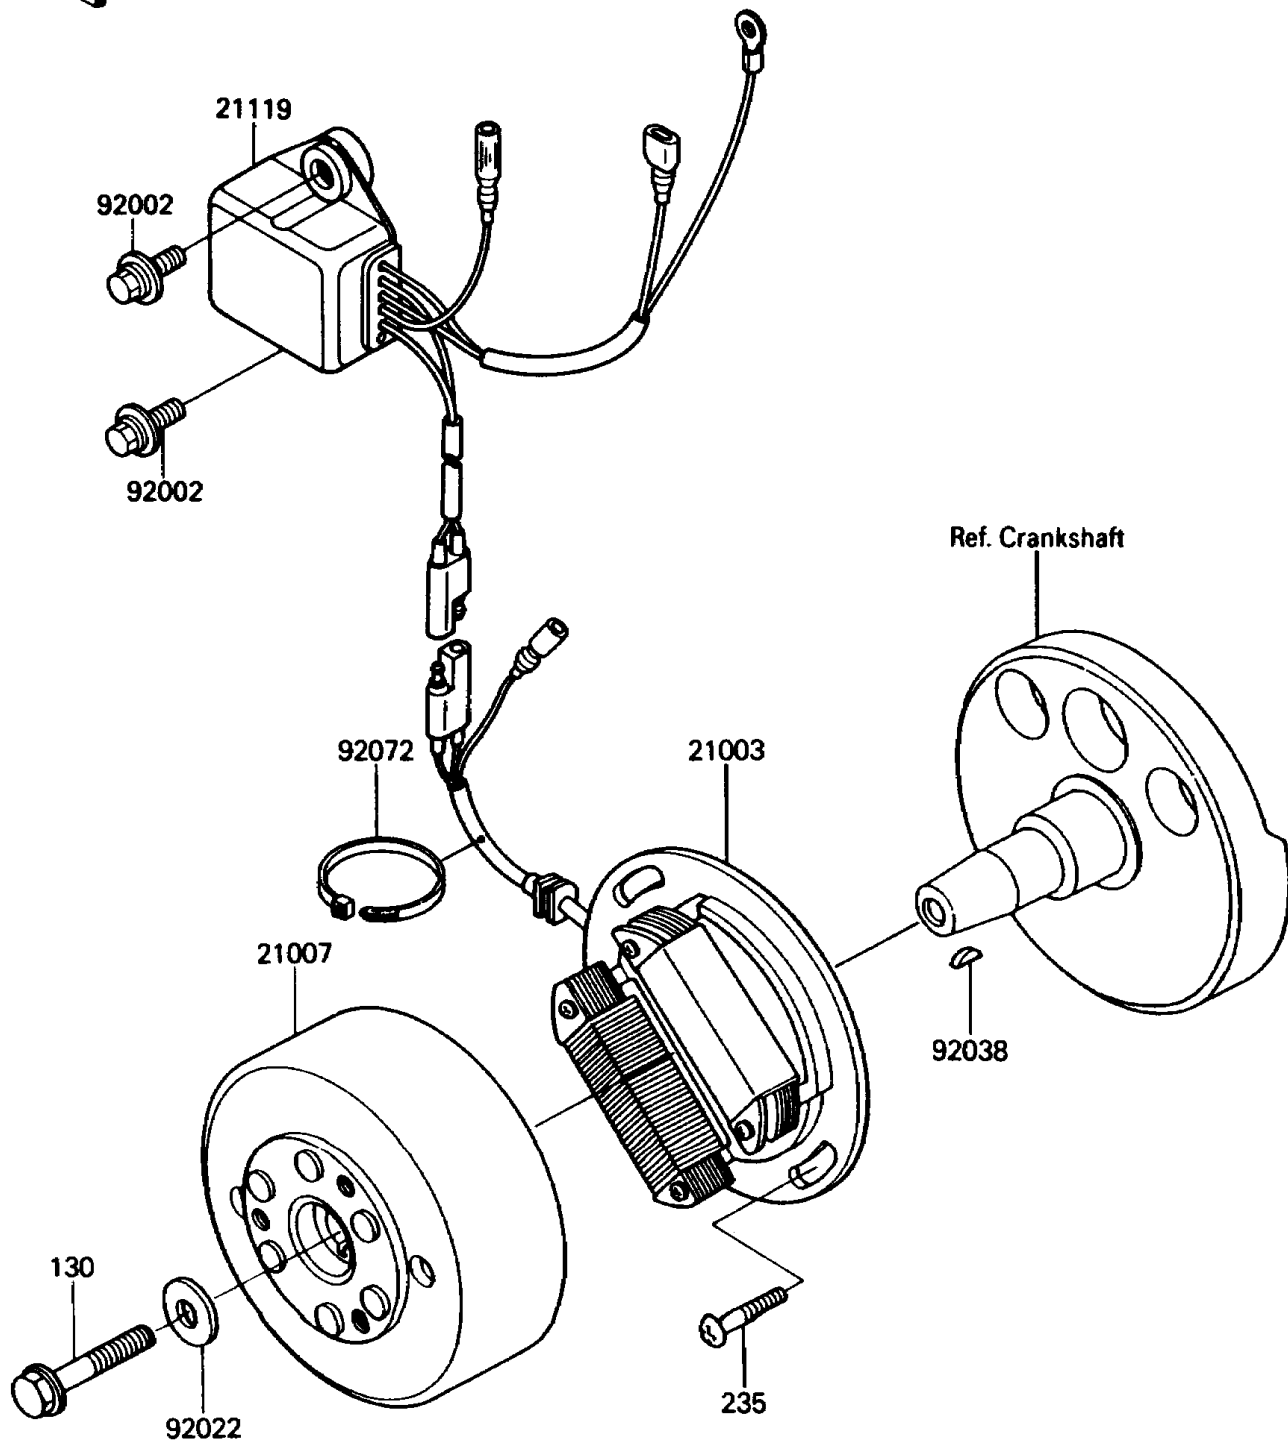

1988 Tecate 4 PARTS DIAGRAM

Generator

E1810-0170

1988 Tecate 4 PARTS LIST

Generator

ITEM NAME	PART NUMBER	QUANTITY
STATOR (Ref # 21003)	21003-1166	1
ROTOR (Ref # 21007)	21007-1156	1
IGNITER (Ref # 21119)	21119-1230	1
BOLT,6X16 (Ref # 92002)	92002-1461	1
WASHER,8.5X22X3.2 (Ref # 92022)	92022-276	1
KEY,WOODRUFF (Ref # 92038)	92038-001	1
BAND,L=218 (Ref # 92072)	92072-032	1
BOLT-FLANGED (Ref # 130)	130P0840	1
SCREW-PAN-WP-CROS (Ref # 235)	235B0616	1