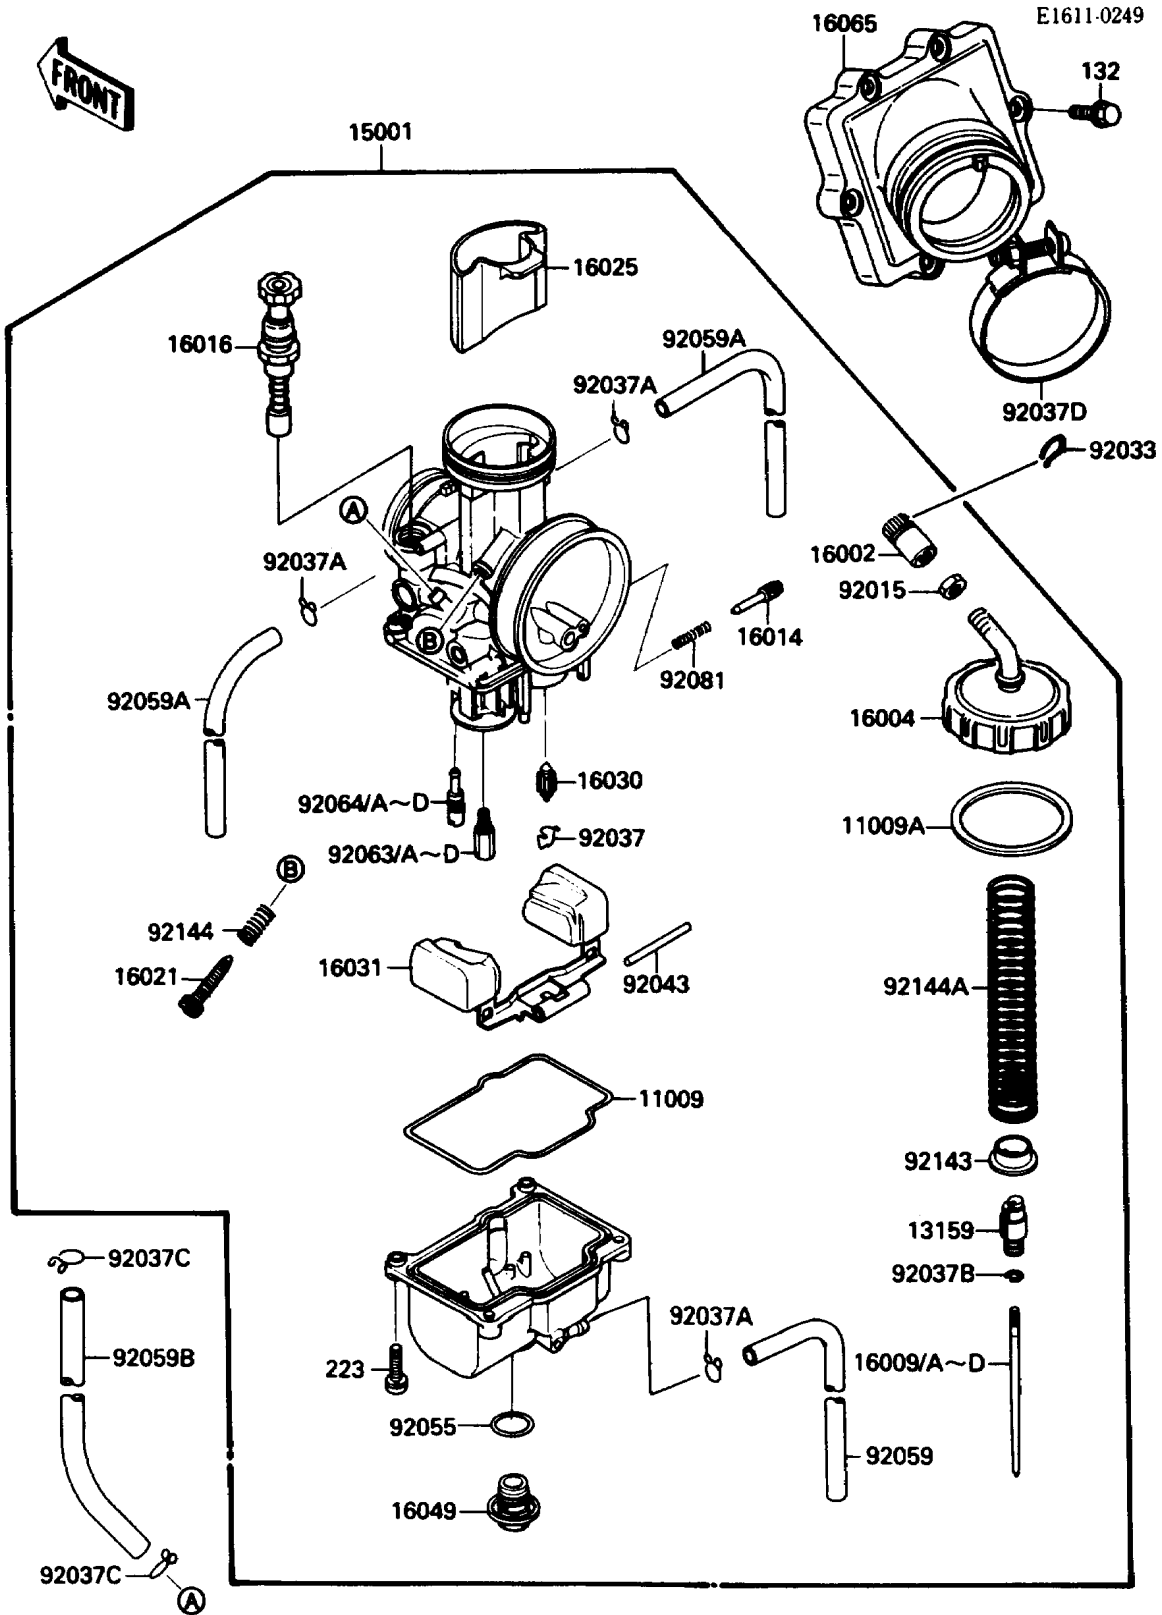

1988 Tecate 4 PARTS DIAGRAM

Carburetor(KXF250-A2)(004205?)