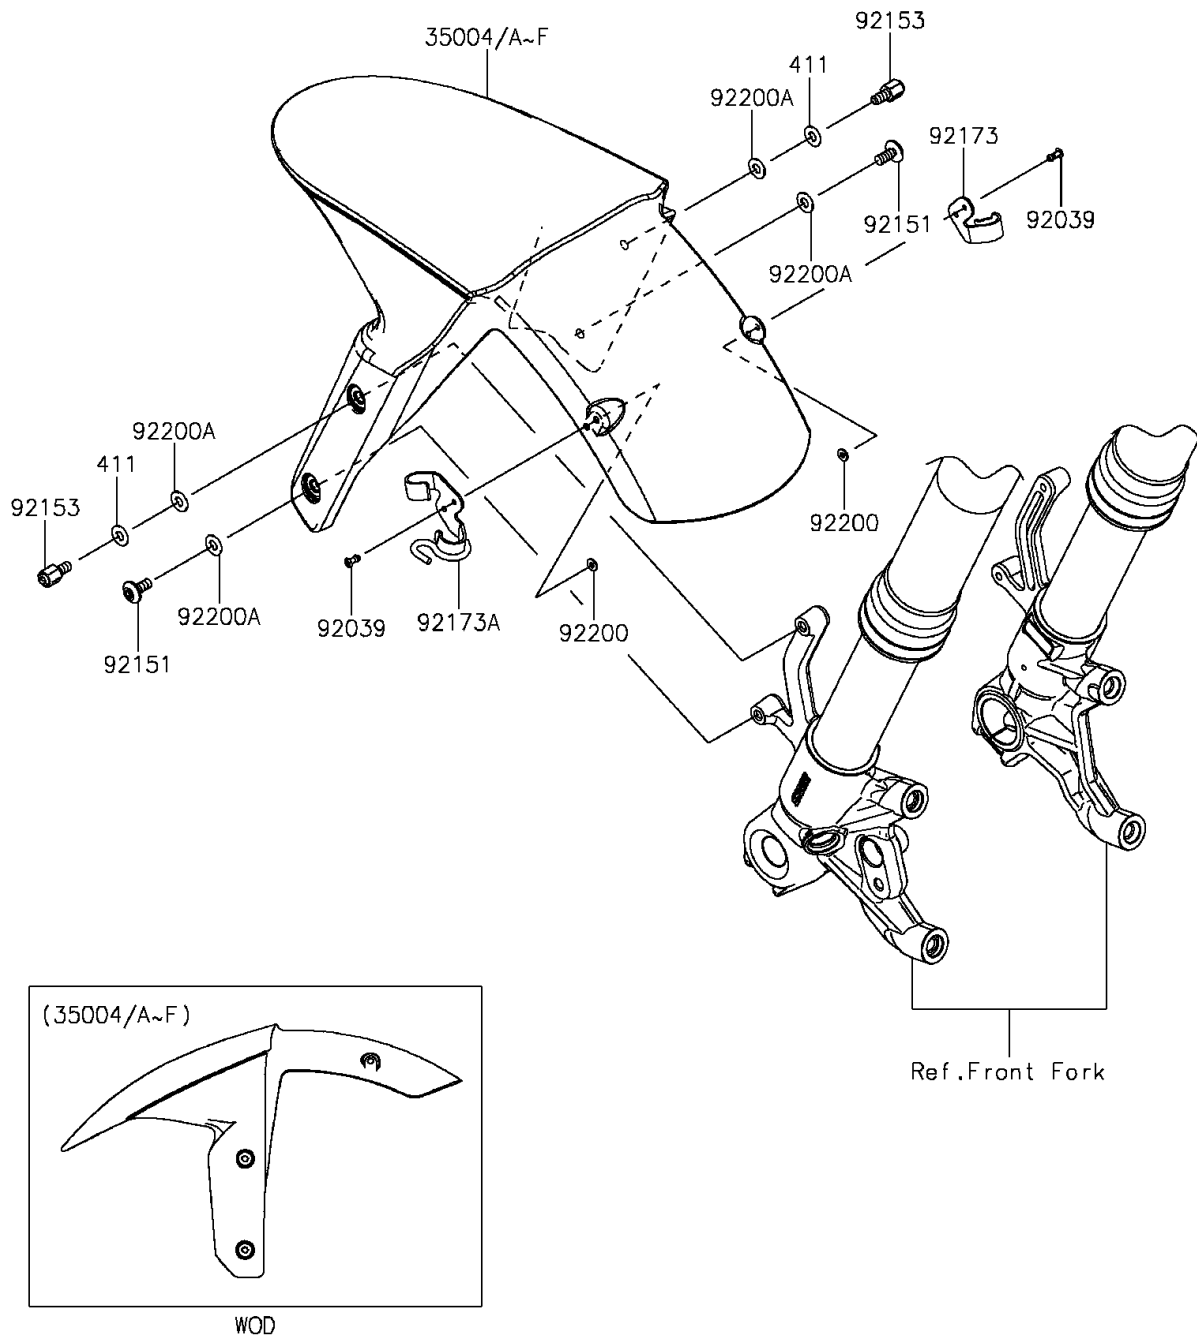

2014 NINJA® ZX™-6R ABS

PARTS DIAGRAM

Front Fender(s)

F2171

2014 NINJA® ZX™ -6R ABS

PARTS LIST

Front Fender(s)

ITEM NAME	PART NUMBER	QUANTITY
FENDER-FRONT,P.F.S.WHITE (Ref # 35004A)	35004-0310-40X	1
FENDER-FRONT,F.EBONY (Ref # 35004B)	35004-0310-45L	1
FENDER-FRONT,M.S.BLACK (Ref # 35004E)	35004-0310-660	1
RIVET (Ref # 92039)	92039-1231	4
BOLT,SOCKET,6X14 (Ref # 92151)	92151-1654	2
BOLT,6MM (Ref # 92153)	92153-0335	2
CLAMP,FR FENDER,RH (Ref # 92173)	92173-0984	1
CLAMP,FR FENDER,LH (Ref # 92173A)	92173-1065	1
WASHER,3.5X8X1 (Ref # 92200)	92200-1251	4
WASHER,6.5X14X1 (Ref # 92200A)	92200-1388	4
WASHER-PLAIN,6MM (Ref # 411)	411AB0600	2