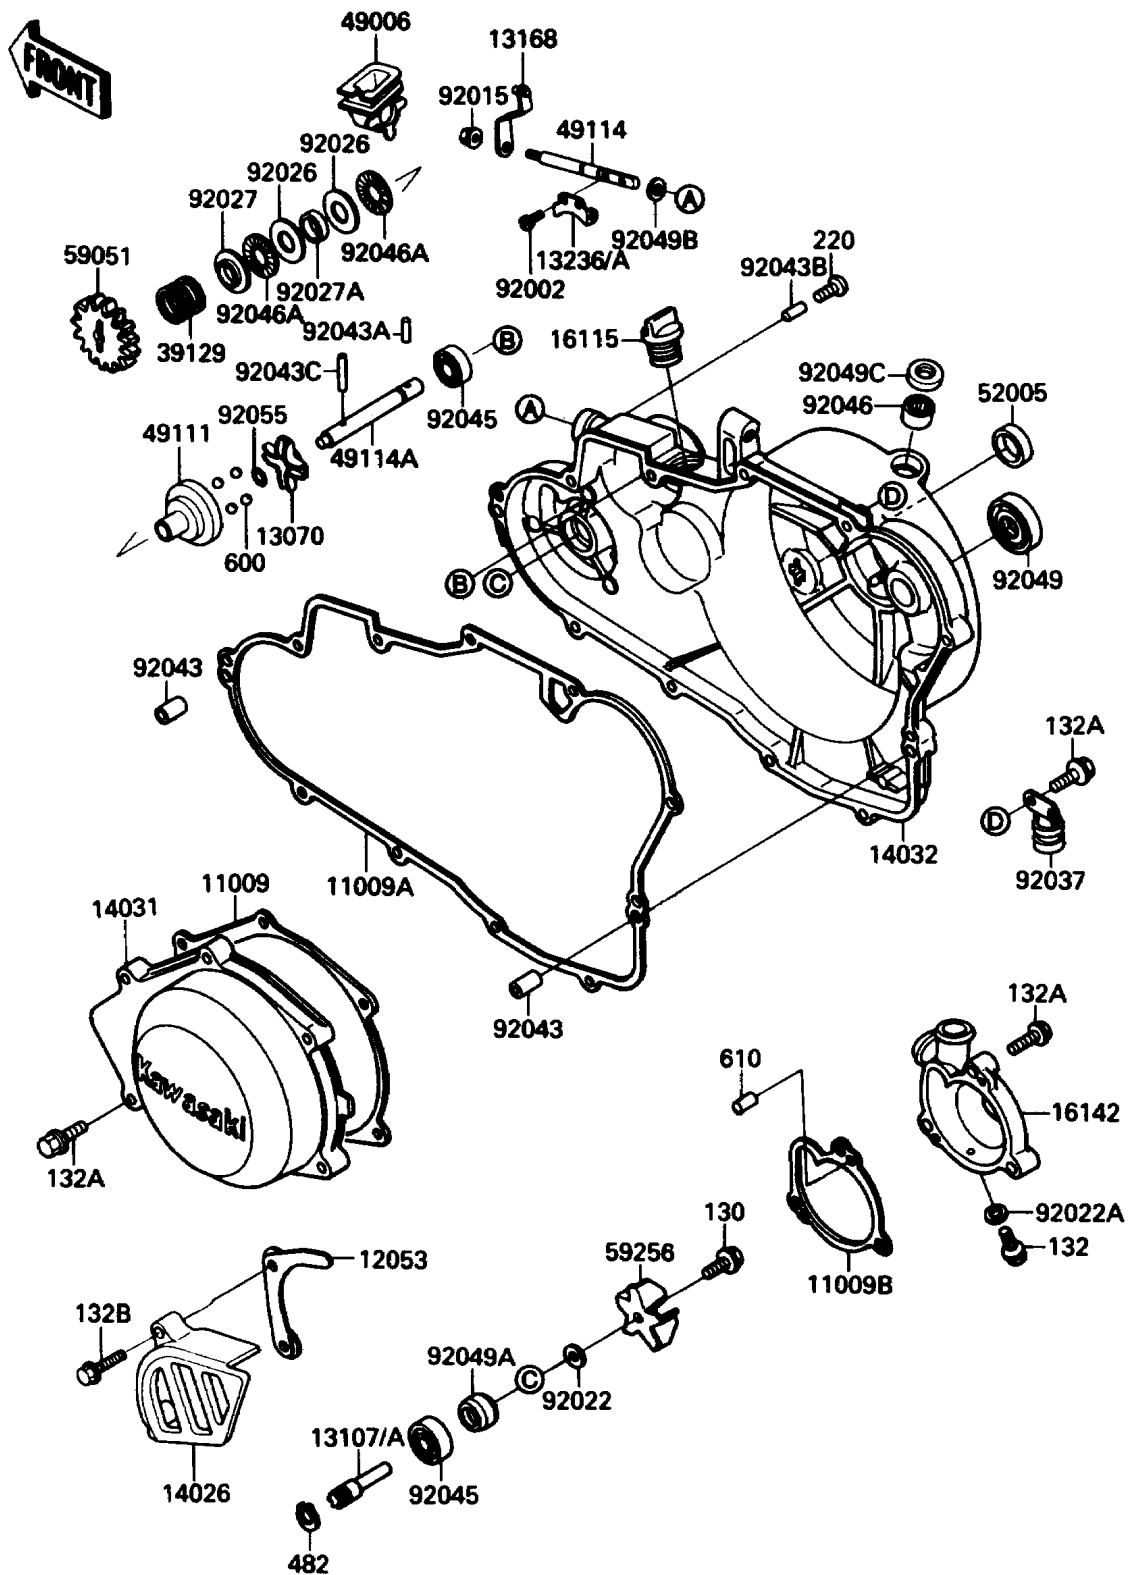

1988 Tecate 4 PARTS DIAGRAM

Engine Cover(s)

E1431-0215

1988 Tecate 4 PARTS LIST

Engine Cover(s)

ITEM NAME	PART NUMBER	QUANTITY
GASKET,GENERATOR COVER (Ref # 11009)	11009-1653	1
GASKET,CLUTCH COVER (Ref # 11009A)	11009-1654	1
GASKET,PUMP COVER (Ref # 11009B)	11009-1655	1
GUIDE-CHAIN (Ref # 12053)	12053-1251	1
GUIDE (Ref # 13070)	13070-1122	1
SHAFT,IMPELLER (Ref # 13107A)	13107-1224	1
LEVER (Ref # 13168)	13168-1342	1
LEVER-COMP,GOVERNOR (Ref # 13236A)	13236-1182	1
COVER-CHAIN (Ref # 14026)	14026-1119	1
COVER-GENERATOR (Ref # 14031)	14031-1204	1
COVER-CLUTCH (Ref # 14032)	14032-1232	1
CAP-OIL FILLER (Ref # 16115)	16115-018	1
COVER-PUMP (Ref # 16142)	16142-1074	1
SPRING-GOVERNER (Ref # 39129)	39129-1001	1
BOOT (Ref # 49006)	49006-1202	1
HOLDER-GOVERNOR WEIGHT (Ref # 49111)	49111-1051	1
SHAFT-GOVERNOR (Ref # 49114)	49114-1061	1
SHAFT-GOVERNOR (Ref # 49114A)	49114-1062	1
GAUGE,OIL LEVEL (Ref # 52005)	52005-1055	1
GEAR-SPUR,GOVERNOR (Ref # 59051)	59051-1183	1
IMPELLER (Ref # 59256)	59256-1067	1
BOLT,SOCKET,4X8 (Ref # 92002)	92002-1403	1
NUT,FLANGED,6MM (Ref # 92015)	92015-1193	1
WASHER,5.2X13X1 (Ref # 92022)	92022-1380	1
WASHER,6.2X11X1 (Ref # 92022A)	92022-304	1
SPACER,15X28X1 (Ref # 92026)	92026-1238	1
COLLAR (Ref # 92027)	92027-1838	1
COLLAR,15.2X17X4 (Ref # 92027A)	92027-1839	1
PIN,DOWEL,6.3X8X14 (Ref # 92043)	92042-007	1