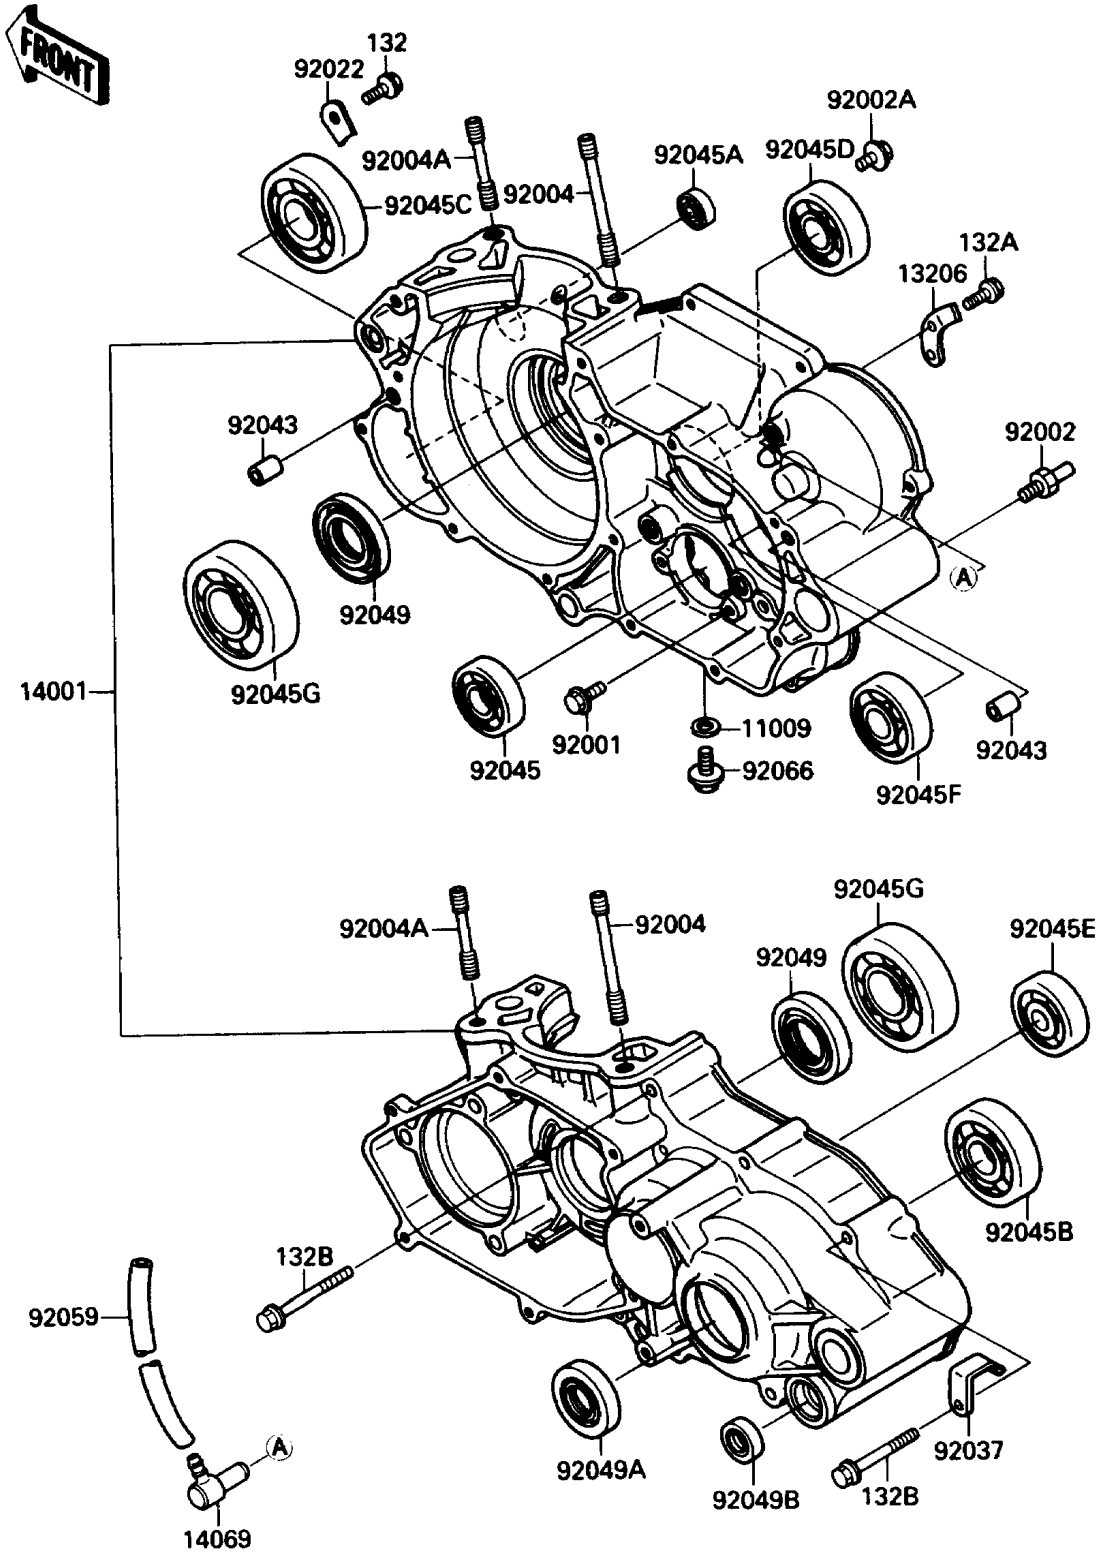

## 1988 Tecate 4 PARTS DIAGRAM

Crankcase

E1411-0172

## 1988 Tecate 4 PARTS LIST

Crankcase

ITEM NAME	PART NUMBER	QUANTITY
GASKET,10.5X16X1,DRAIN PLUG (Ref # 11009)	92065-058	1
GUIDE-KICK (Ref # 13206)	13206-1001	1
SET-CRANKCASE (Ref # 14001)	14001-5233	1
BREATHER (Ref # 14069)	14069-003	1
BOLT,W/WASHER,6X14 (Ref # 92001)	92001-1829	1
BOLT,8X15 (Ref # 92002)	92002-1601	1
BOLT,6X16 (Ref # 92002A)	92002-1659	1
STUD,10X65 (Ref # 92004)	92004-1032	1
STUD,10X53 (Ref # 92004A)	92004-1165	1
WASHER (Ref # 92022)	92022-1865	1
CLAMP,HARNES (Ref # 92037)	92037-1318	1
PIN,DOWEL,6.3X8X14 (Ref # 92043)	92042-007	1
BEARING-BALL,#6905 (Ref # 92045)	92045-036	1
BEARING-BALL,#626 (Ref # 92045A)	92045-1010	1
BEARING-BALL,6205 (Ref # 92045B)	92045-1115	1
BEARING-BALL,16008 (Ref # 92045C)	92045-1116	1
BEARING-BALL,63/22T2C3 (Ref # 92045D)	92045-1134	1
BEARING-BALL,6203SH2C3 (Ref # 92045E)	92045-1193	1
BEARING-BALL,TMB204C3 (Ref # 92045F)	92045-1194	1
BEARING-BALL (Ref # 92045G)	92045-1205	1
SEAL-OIL,TCJ25457 (Ref # 92049)	92049-1051	1
SEAL-OIL,TB3040 (Ref # 92049A)	92050-033	1
SEAL-OIL,TB13225.5 (Ref # 92049B)	92051-005	1
TUBE,6X9X630 (Ref # 92059)	92059-1953	1
PLUG,DRAIN (Ref # 92066)	92066-1241	1
BOLT-FLANGED-SMALL (Ref # 132)	132G0612	1
BOLT-FLANGED-SMALL (Ref # 132A)	132G0616	1
BOLT-FLANGED-SMALL (Ref # 132B)	132G0650	1