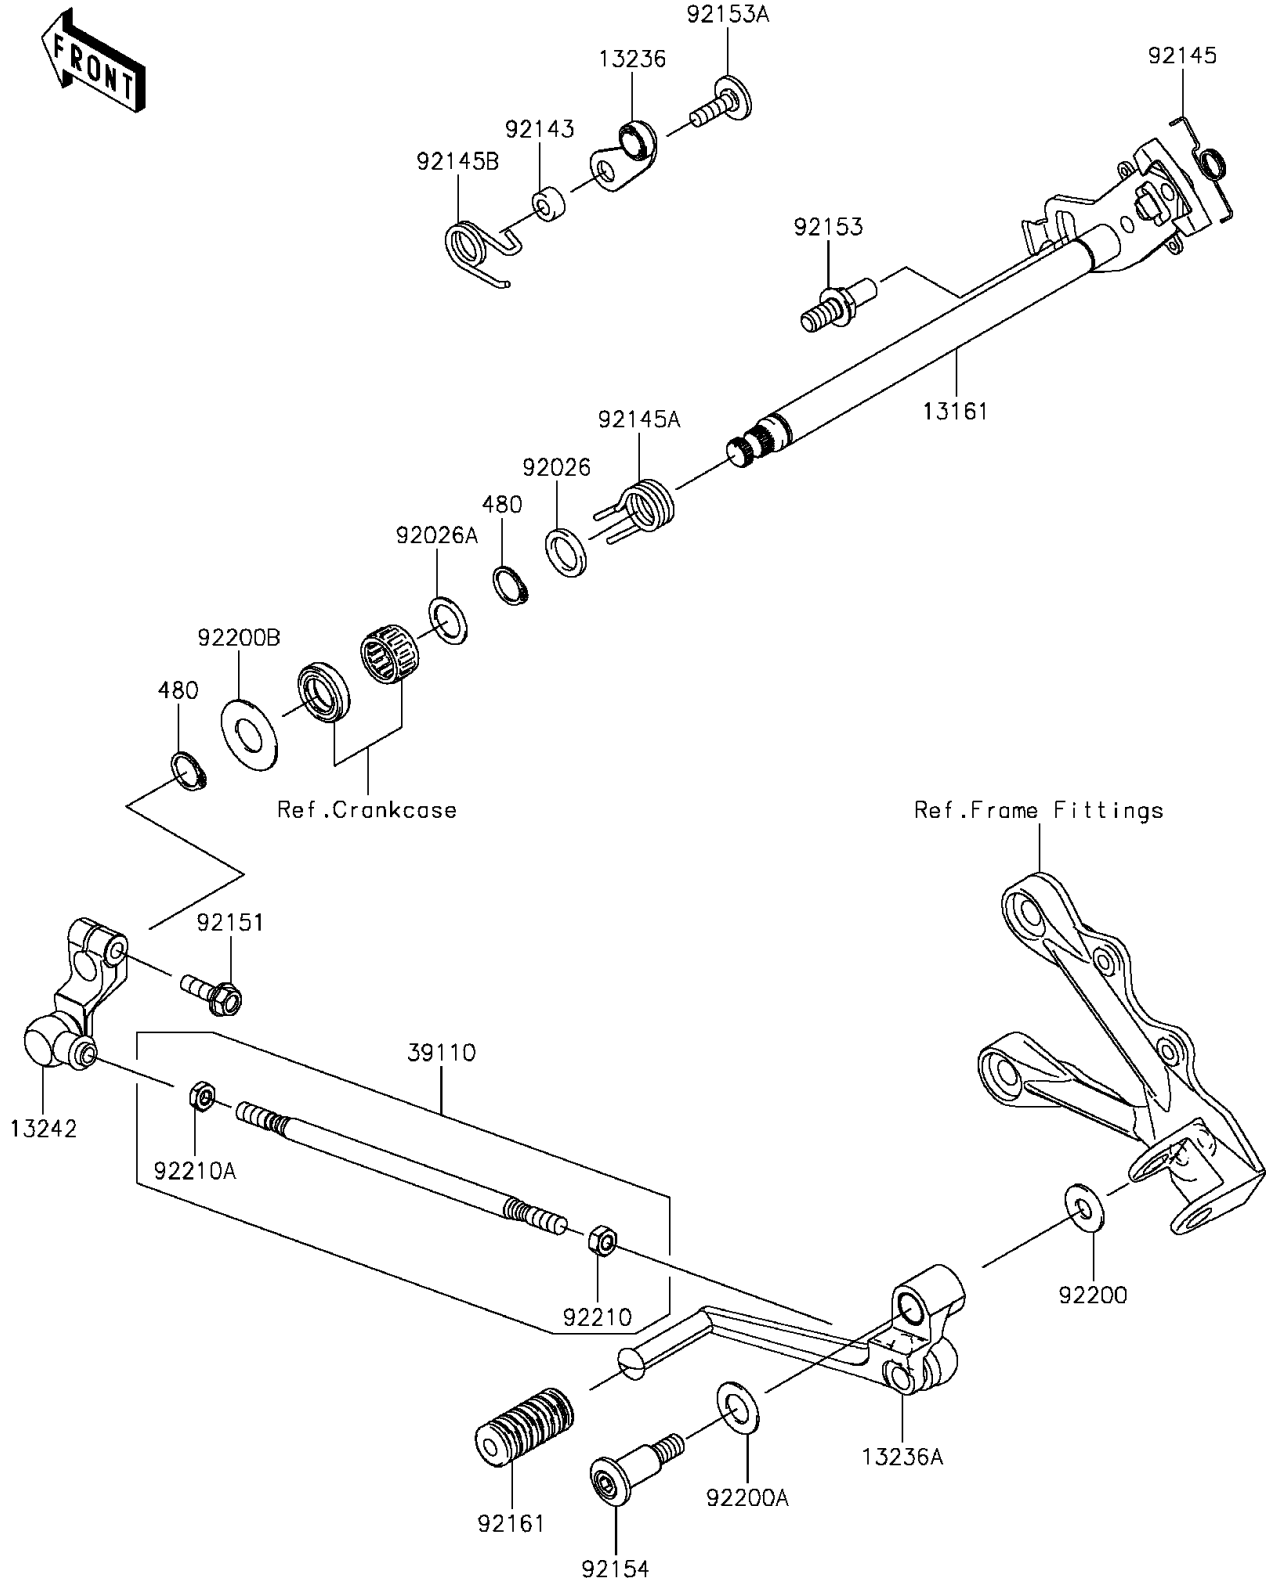

2015 NINJA® ZX™ -6R ABS 30TH ANNIVERSARY PARTS DIAGRAM

Gear Change Mechanism

E1370

2015 NINJA® ZX™ -6R ABS 30TH ANNIVERSARY PARTS LIST

Gear Change Mechanism

ITEM NAME	PART NUMBER	QUANTITY
LEVER-COMP-CHANGE SHAFT (Ref # 13161)	13161-0054	1
LEVER-COMP,POSITION (Ref # 13236)	13236-0114	1
LEVER-COMP,CHANGE PEDAL (Ref # 13236A)	13236-0723	1
LEVER-ASSY-CHANGE (Ref # 13242)	13242-0093	1
ROD-ASSY-TIE (Ref # 39110)	39110-0021	1
SPACER,14X20X2.3 (Ref # 92026)	92026-0107	1
SPACER,14X20X1.0 (Ref # 92026A)	92026-1534	1
COLLAR (Ref # 92143)	92143-1595	1
SPRING (Ref # 92145)	92145-0414	1
SPRING,RETURN (Ref # 92145A)	92145-0415	1
SPRING,DRUM POSITION (Ref # 92145B)	92145-0717	1
BOLT,FLANGED,6X20 (Ref # 92151)	92151-1226	1
BOLT,RETURN SPRING (Ref # 92153)	92153-0421	1
BOLT,6X20 (Ref # 92153A)	92153-1505	1
BOLT,SOCKET,8X37 (Ref # 92154)	92154-0109	1
DAMPER,CHANGE PEDAL (Ref # 92161)	92161-1300	1
WASHER,8.5X20X1.5 (Ref # 92200)	92200-0198	1
WASHER,12.5X22X1.2 (Ref # 92200A)	92200-0199	1
WASHER (Ref # 92200B)	92200-0265	1
NUT,6MM (Ref # 92210)	92210-1100	1
NUT,LEFT HANDED,6MM (Ref # 92210A)	92210-1101	1
CIRCLIP-TYPE-C,14MM (Ref # 480)	480J1400	2