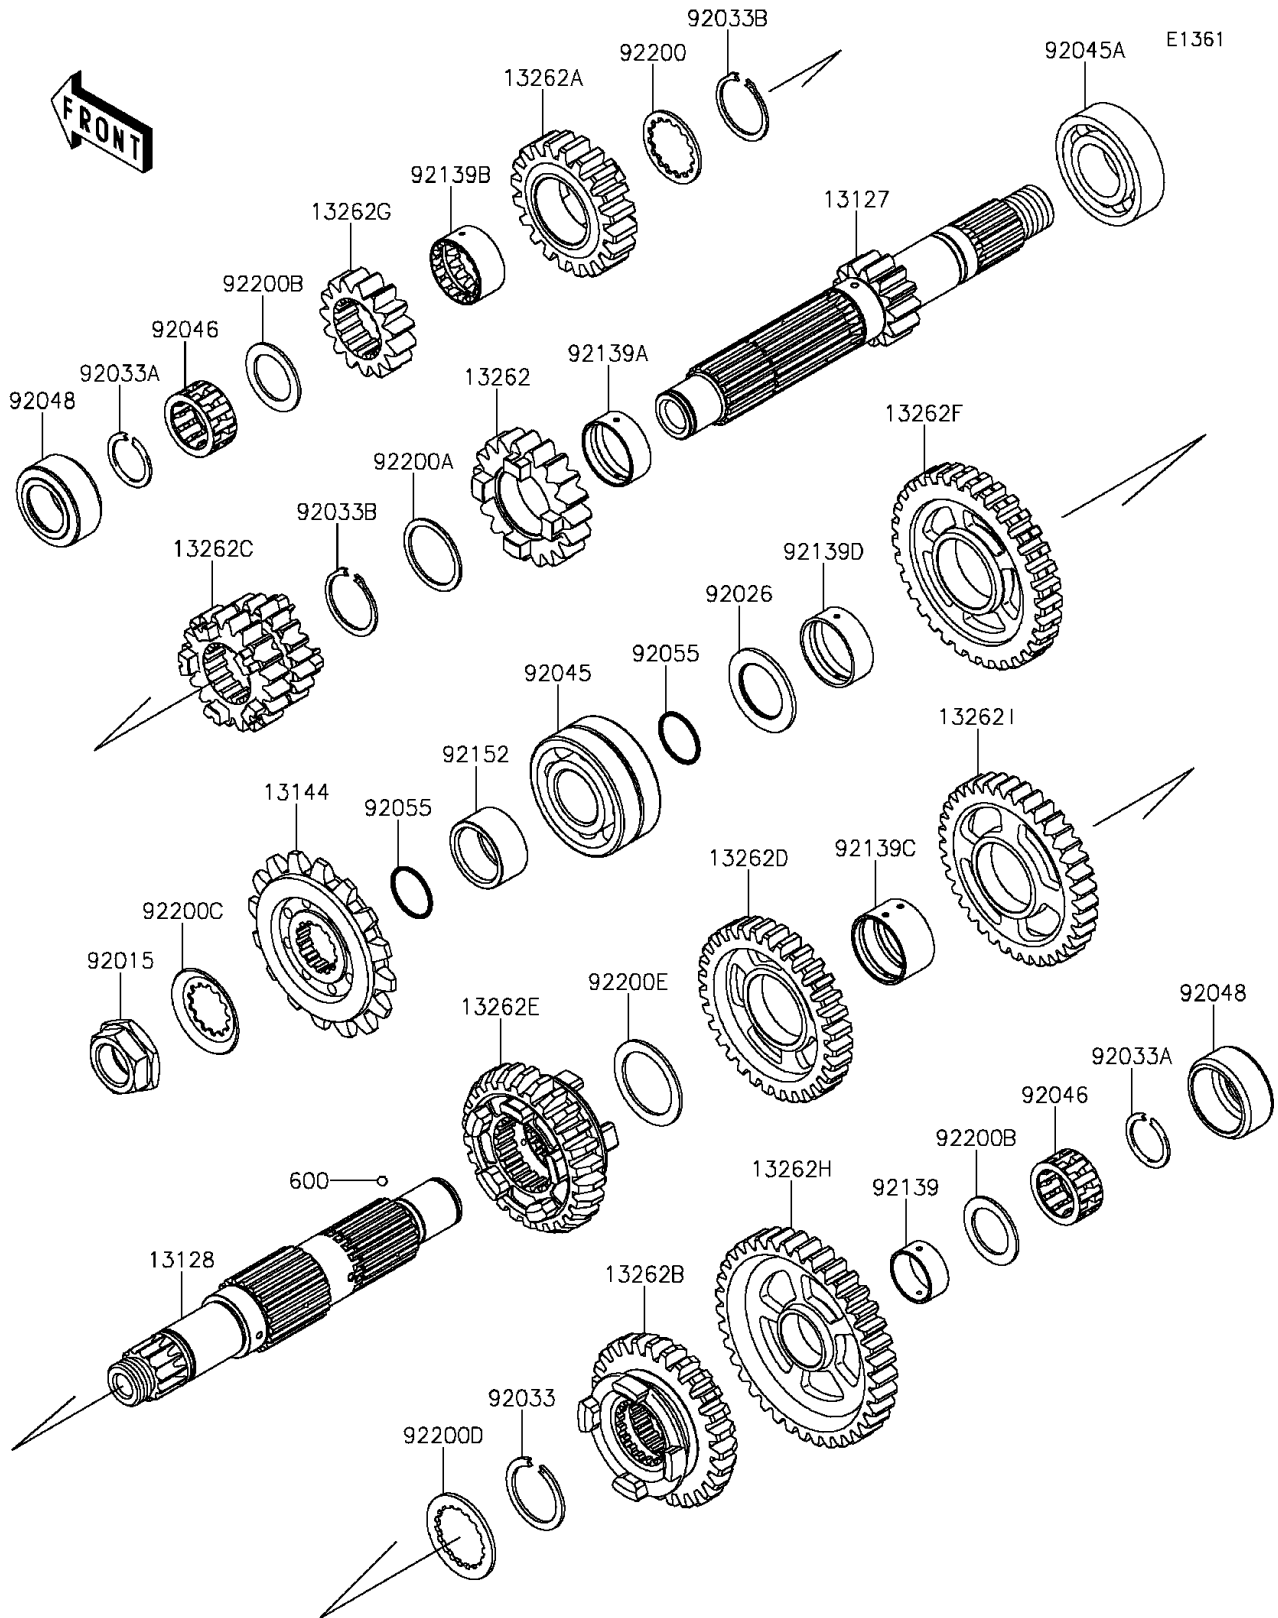

2014 NINJA® ZX™-6R ABS

PARTS DIAGRAM

Transmission

2014 NINJA® ZX™ -6R ABS

PARTS LIST

Transmission

ITEM NAME	PART NUMBER	QUANTITY
SHAFT-TRANSMISSION INPUT,13T (Ref # 13127)	13127-0647	1
SHAFT-TRANSMISSION OUTPUT (Ref # 13128)	13128-0031	1
SPROCKET-OUTPUT,16T,#520 (Ref # 13144)	13144-0038	1
GEAR,INPUT 5TH,19T (Ref # 13262)	13262-0374	1
GEAR,INPUT 6TH,20T (Ref # 13262A)	13262-0375	1
GEAR,OUTPUT 5TH,27T (Ref # 13262B)	13262-0380	1
GEAR,INPUT 3RD&4TH,20T&20T (Ref # 13262C)	13262-0506	1
GEAR,OUTPUT 4TH,32T (Ref # 13262D)	13262-0510	1
GEAR,OUTPUT 6TH,26T (Ref # 13262E)	13262-0582	1
GEAR,OUTPUT 2ND,33T (Ref # 13262F)	13262-0743	1
GEAR,INPUT 2ND,15T (Ref # 13262G)	13262-0950	1
GEAR,OUTPUT LOW,37T (Ref # 13262H)	13262-0951	1
GEAR,OUTPUT 3RD,37T (Ref # 13262I)	13262-0963	1
NUT,20MM (Ref # 92015)	92015-1963	1
SPACER,25.3X39X2.0 (Ref # 92026)	92026-1529	1
RING-SNAP,26.9X34X1.5 (Ref # 92033)	92033-0047	1
RING-SNAP,20X25.5X1.2 (Ref # 92033A)	92033-025	2
RING-SNAP,25.9X30.6X1.2 (Ref # 92033B)	92033-1037	2
BEARING-BALL,DAC2557NSSH (Ref # 92045)	92045-0003	1
BEARING-BALL,25X52X15 (Ref # 92045A)	92045-0058	1
BEARING-NEEDLE (Ref # 92046)	92046-1291	2
RACE,30X38X17.3 (Ref # 92048)	92048-0007	2
RING-O,21.5X1.5 (Ref # 92055)	92055-1293	2
BUSHING,GEAR,LOW OUT (Ref # 92139)	92139-0038	1
BUSHING,GEAR,5TH IN (Ref # 92139A)	92139-0161	1
BUSHING,GEAR,6TH IN (Ref # 92139B)	92139-0162	1
BUSHING,GEAR,3RD/4TH OUT (Ref # 92139C)	92139-0163	1
BUSHING,GEAR,2ND OUT (Ref # 92139D)	92139-0164	1
COLLAR,25X32X15.7 (Ref # 92152)	92152-0444	1

2014 NINJA[®] ZX[™]-6R ABS

PARTS LIST

Transmission

ITEM NAME	PART NUMBER	QUANTITY
WASHER,28.3X34.0X1.6 (Ref # 92200)	92200-0050	1
WASHER,28.1X34.0X1.2 (Ref # 92200A)	92200-0051	1
WASHER,22.1X32.0X1.4 (Ref # 92200B)	92200-0138	2
WASHER (Ref # 92200C)	92200-0863	1
WASHER,TOOTHED,28X40X2 (Ref # 92200D)	92200-1277	1
WASHER,29.9X40X1.5 (Ref # 92200E)	92200-1278	1
BALL-STEEL,5/32 (Ref # 600)	600A0500	3