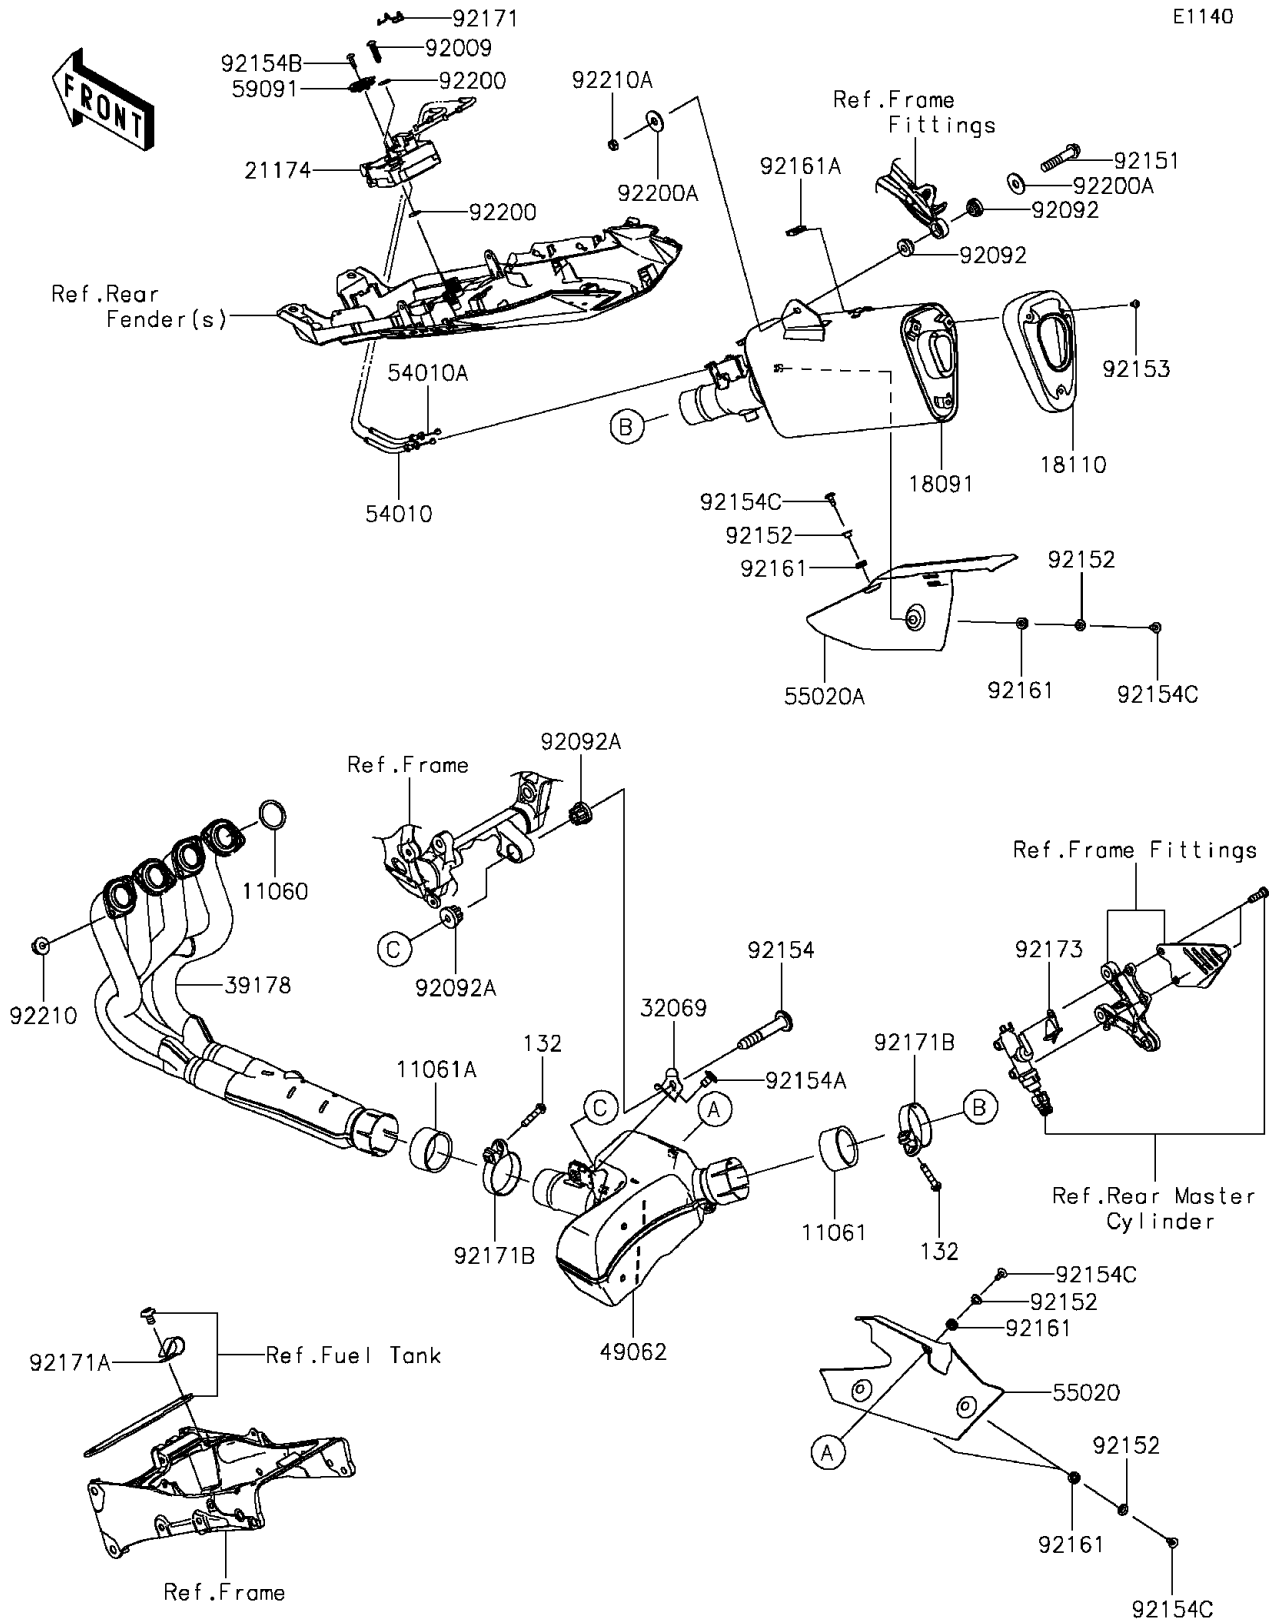

2015 NINJA® ZX™ -6R ABS 30TH ANNIVERSARY PARTS DIAGRAM

Muffler(s)

2015 NINJA® ZX™ -6R ABS 30TH ANNIVERSARY PARTS LIST

Muffler(s)

ITEM NAME	PART NUMBER	QUANTITY
GASKET,EXHAUST PIPE (Ref # 11060)	11060-1203	4
GASKET,50.8X62X30 (Ref # 11061)	11061-0447	1
GASKET,54X62X30 (Ref # 11061A)	11061-0448	1
BODY-COMP-MUFFLER (Ref # 18091)	18091-0909	1
BODY END-MUFFLER (Ref # 18110)	18110-0185	1
MOTOR-ELECTRIC (Ref # 21174)	21174-0005	1
BRACKET-MUFFLER (Ref # 32069)	32069-0340	1
MANIFOLD-COMP-EXHAUST (Ref # 39178)	39178-0207	1
PIPE-COMP-EXHAUST (Ref # 49062)	49062-0713	1
CABLE,CLOSE (Ref # 54010)	54010-0592	1
CABLE,OPEN (Ref # 54010A)	54010-0599	1
GUARD,CHAMBER (Ref # 55020)	55020-0864	1
GUARD,FRONT COVER (Ref # 55020A)	55020-0901	1
PULLEY (Ref # 59091)	59091-0007	1
SCREW,TAPPING,6X30 (Ref # 92009)	92009-1481	2
BUSHING-RUBBER (Ref # 92092)	92092-0018	2
BUSHING-RUBBER,MUFFLER (Ref # 92092A)	92092-1087	2
BOLT,FLANGED,8X40 (Ref # 92151)	92151-1532	1
COLLAR,6.3X8.3X16 (Ref # 92152)	92152-0286	5
BOLT,HEX HEAD,6X8 (Ref # 92153)	92153-1758	3
BOLT,SOCKET,10X61 (Ref # 92154)	92154-0125	1
BOLT,SOCKET,10X16 (Ref # 92154A)	92154-0126	1
BOLT,TORX,5X18 (Ref # 92154B)	92154-0217	1
BOLT,SOCKET,6X14 (Ref # 92154C)	92154-0907	5
DAMPER (Ref # 92161)	92161-0308	5
DAMPER (Ref # 92161A)	92161-1228	1
CLAMP (Ref # 92171)	92171-0292	1
CLAMP,L=60 (Ref # 92171A)	92171-0652	1
CLAMP,64.5MM (Ref # 92171B)	92171-1668	2

2015 NINJA® ZX™ -6R ABS 30TH ANNIVERSARY PARTS LIST

Muffler(s)

ITEM NAME	PART NUMBER	QUANTITY
CLAMP (Ref # 92173)	92173-1053	1
WASHER (Ref # 92200)	92200-0078	4
WASHER,8.0X22.0X1.5 (Ref # 92200A)	92200-0174	2
NUT,8MM (Ref # 92210)	92210-0076	8
NUT,8MM (Ref # 92210A)	92210-0173	1
BOLT-FLANGED-SMALL,8X40 (Ref # 132)	132BC0840	2