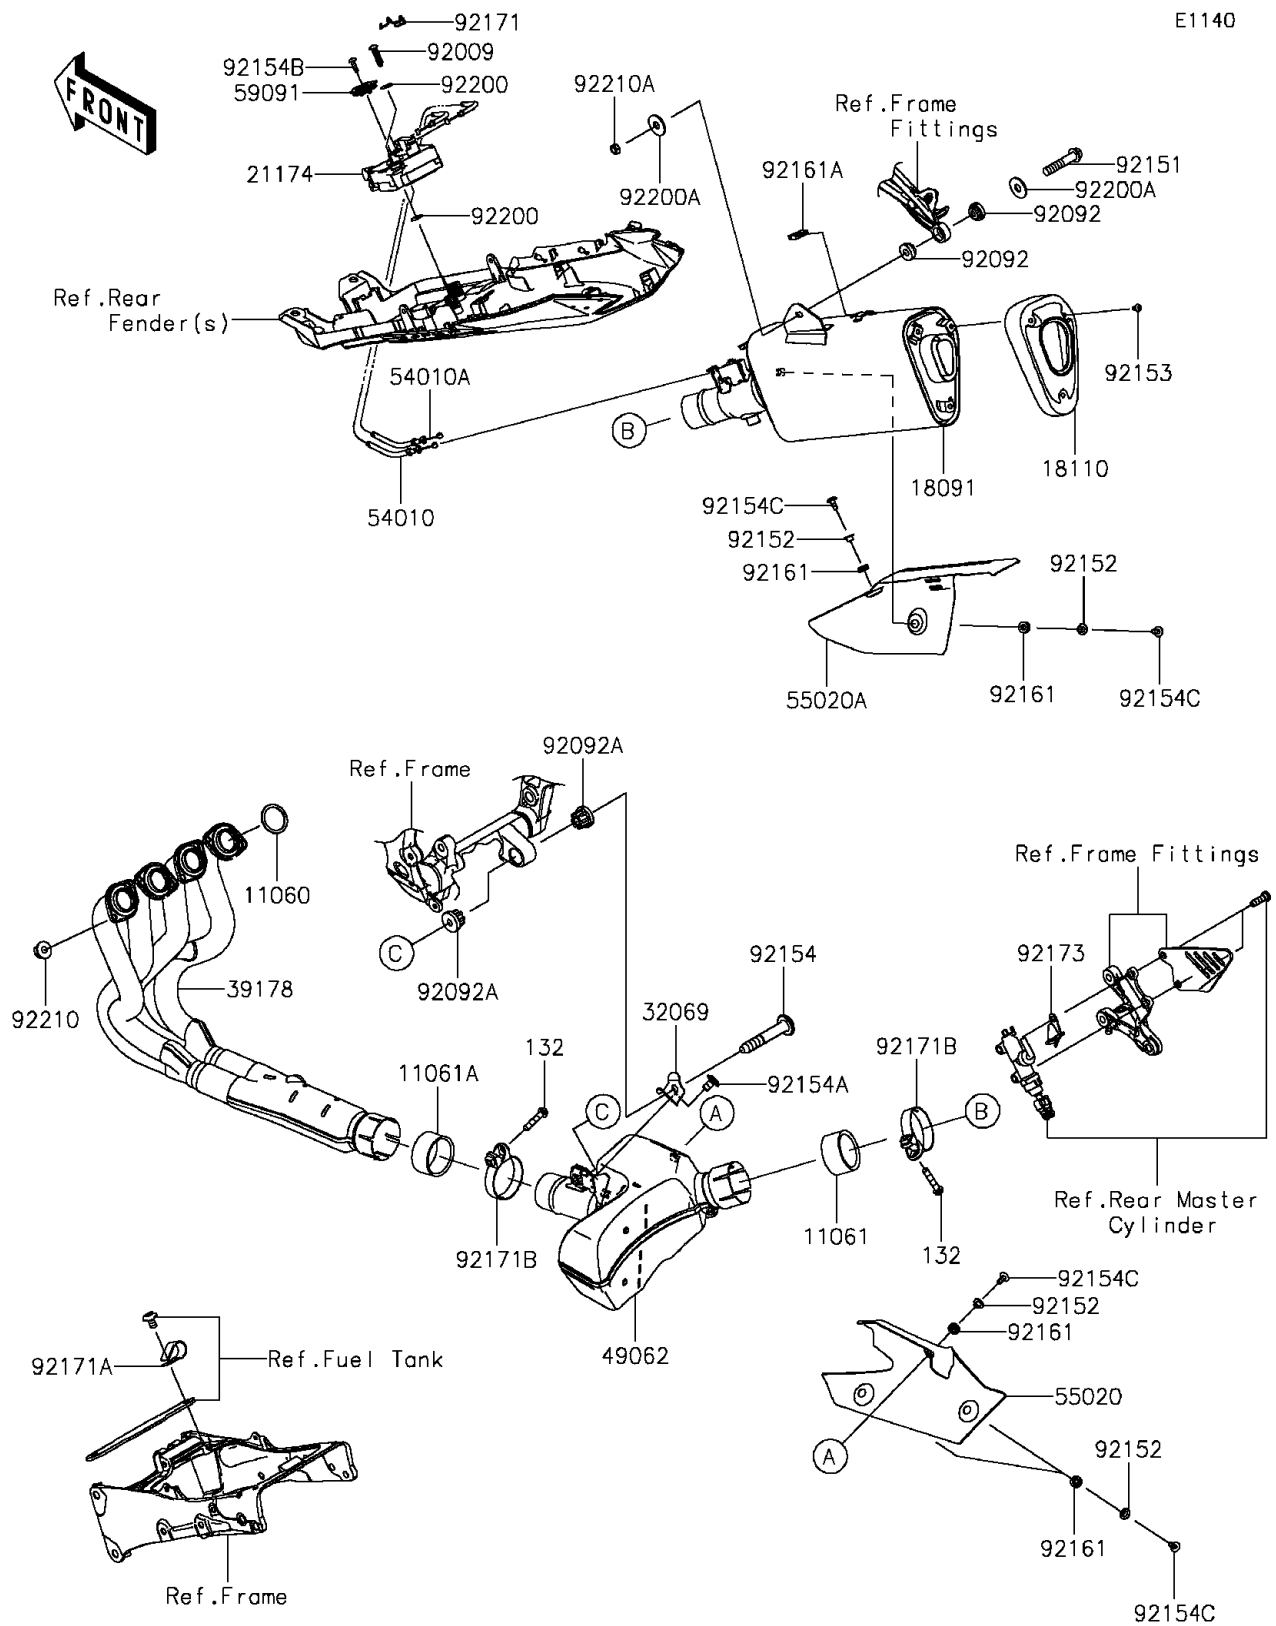

2013 NINJA® ZX™-6R ABS

PARTS DIAGRAM

Muffler(s)