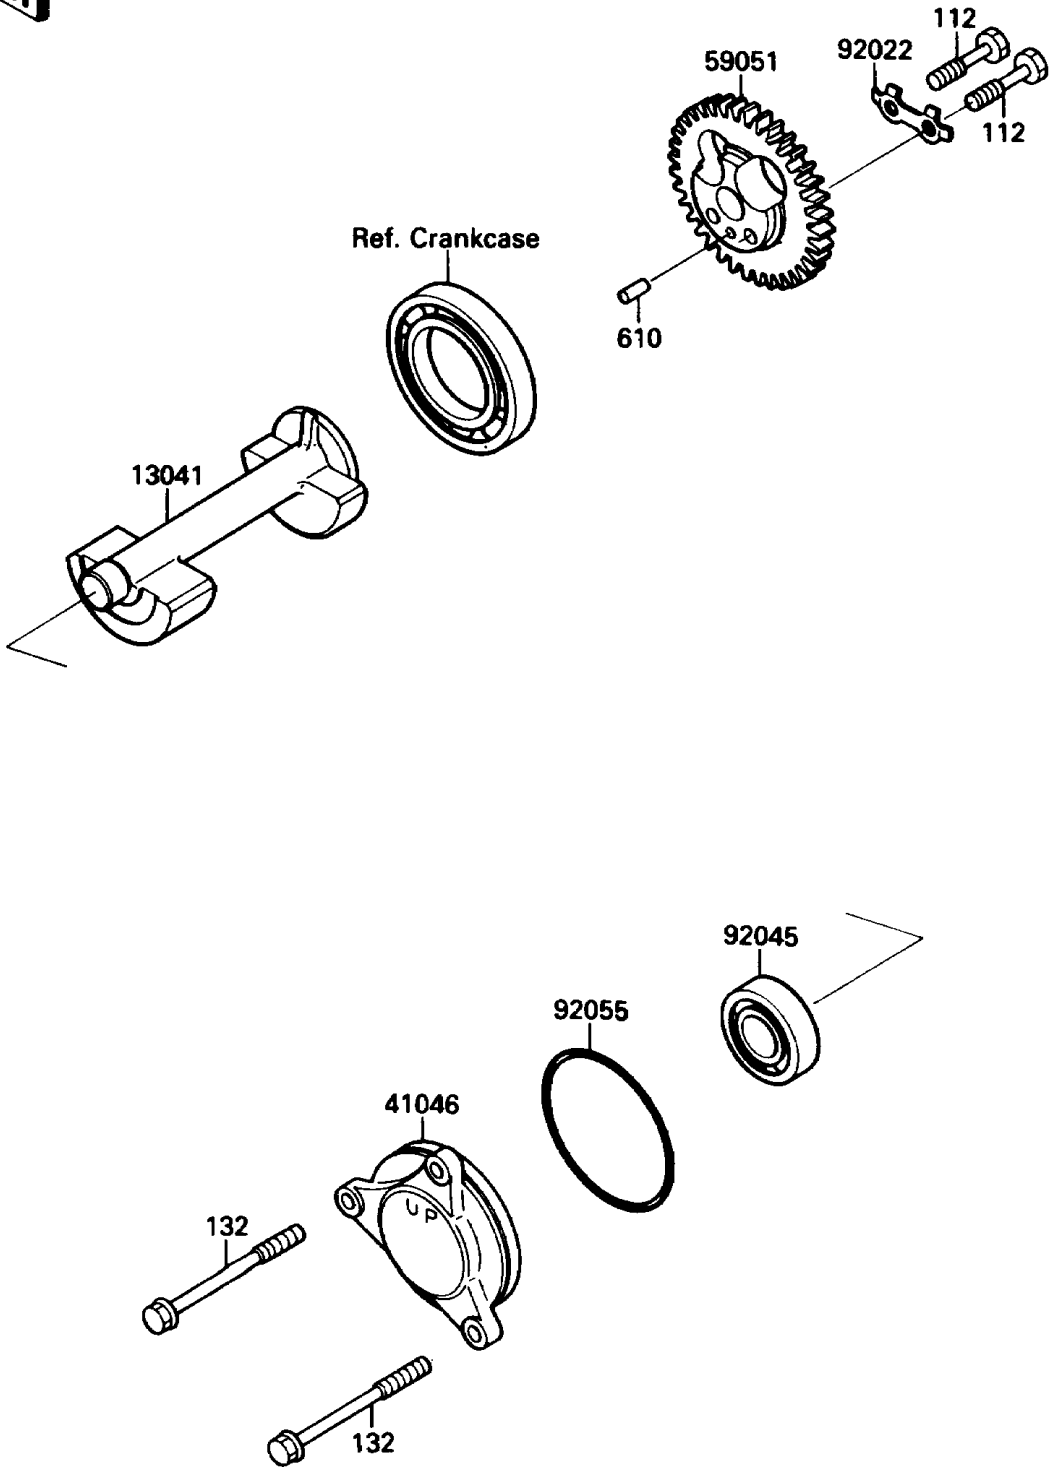

1988 Tecate 4 PARTS DIAGRAM

Balancer

E1323-0010

1988 Tecate 4 PARTS LIST

Balancer

ITEM NAME	PART NUMBER	QUANTITY
BALANCER (Ref # 13041)	13041-1077	1
HOUSING-BEARING (Ref # 41046)	41046-1081	1
GEAR-SPUR,BALANCER,36T (Ref # 59051)	59051-1184	1
WASHER (Ref # 92022)	92022-1866	1
BEARING-BALL,6203SH2C3 (Ref # 92045)	92045-1193	1
RING-O,64.5X1.5 (Ref # 92055)	92055-1375	1
BOLT-UPSET (Ref # 112)	112G0630	1
BOLT-FLANGED-SMALL (Ref # 132)	132G0680	1
ROLLER,4X8 (Ref # 610)	610A0408	1