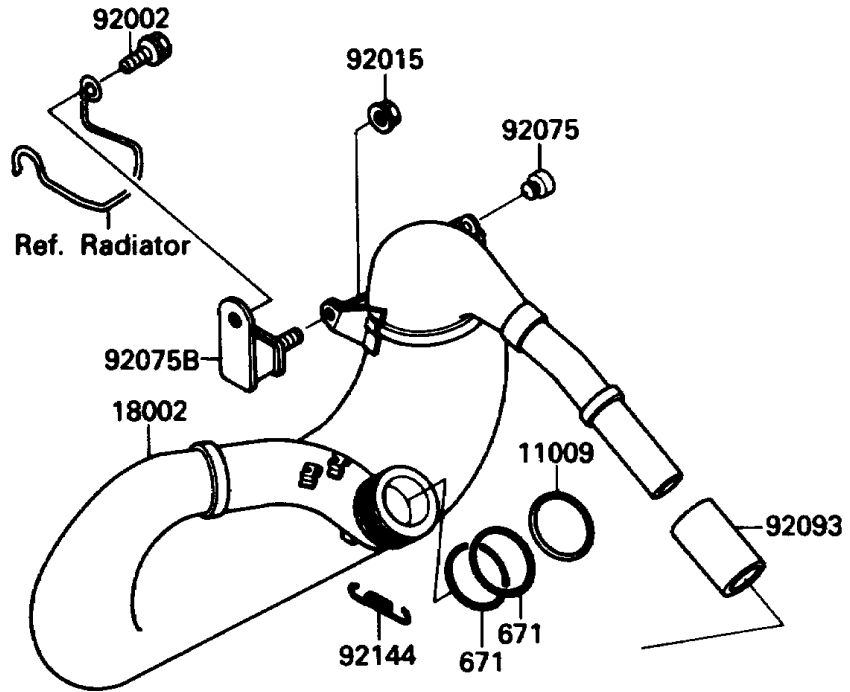

1988 Tecate 4 PARTS DIAGRAM

Muffler(s)

E1140-0276

1988 Tecate 4 PARTS LIST

Muffler(s)

ITEM NAME	PART NUMBER	QUANTITY
GASKET,EXHAUST PIPE (Ref # 11009)	11009-1253	1
BODY-COMP-MUFFLER (Ref # 18002)	18002-1748	1
BODY-COMP-MUFFLER (Ref # 18002A)	18002-1753	1
BRACKET-MUFFLER (Ref # 32069)	32069-1259	1
BAFFLE-PIPE MUFFLER (Ref # 49099)	49099-1221	1
BOLT,6X16 (Ref # 92002)	92002-1461	1
NUT,FLANGED,6MM (Ref # 92015)	92015-1078	1
WASHER,6.2X11X1 (Ref # 92022)	92022-304	1
COLLAR,MUFFLER (Ref # 92027)	92027-1981	1
DAMPER (Ref # 92075)	92075-1598	1
DAMPER,MUFFLER (Ref # 92075A)	92075-1809	1
DAMPER,MUFFLER (Ref # 92075B)	92075-1891	1
SEAL,MUFFLER CONNECT (Ref # 92093)	92093-1237	1
SPRING (Ref # 92144)	92144-1185	1
BOLT-UPSET (Ref # 112)	112B0610	1
BOLT-FLANGED,8X25 (Ref # 130)	130G0825	1
BOLT-FLANGED,8X55 (Ref # 130A)	130G0855	1
BOLT-UPSET-WSP (Ref # 187)	187B0612	1
O RING,50MM (Ref # 671)	671E2550	1