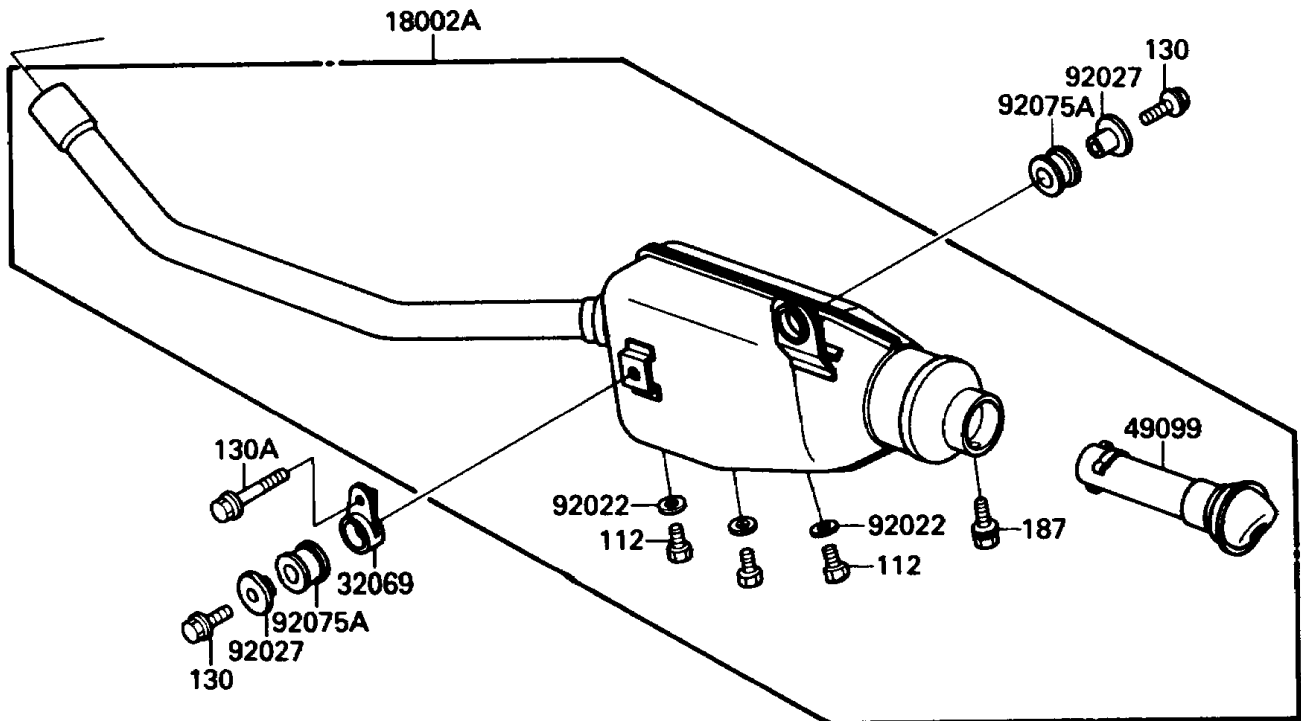

1988 Tecate 4 PARTS DIAGRAM

Muffler(s)

E1140-0276

1988 Tecate 4 PARTS LIST

Muffler(s)

ITEM NAME	PART NUMBER	QUANTITY
GASKET,EXHAUST PIPE (Ref # 11009)	11009-1253	1
BODY-COMP-MUFFLER (Ref # 18002)	18002-1748	1
BODY-COMP-MUFFLER (Ref # 18002A)	18002-1753	1
BRACKET-MUFFLER (Ref # 32069)	32069-1259	1
BAFFLE-PIPE MUFFLER (Ref # 49099)	49099-1221	1
BOLT,6X16 (Ref # 92002)	92002-1461	1
NUT,FLANGED,6MM (Ref # 92015)	92015-1078	1
WASHER,6.2X11X1 (Ref # 92022)	92022-304	1
COLLAR,MUFFLER (Ref # 92027)	92027-1981	1
DAMPER (Ref # 92075)	92075-1598	1
DAMPER,MUFFLER (Ref # 92075A)	92075-1809	1
DAMPER,MUFFLER (Ref # 92075B)	92075-1891	1
SEAL,MUFFLER CONNECT (Ref # 92093)	92093-1237	1
SPRING (Ref # 92144)	92144-1185	1
BOLT-UPSET (Ref # 112)	112B0610	1
BOLT-FLANGED,8X25 (Ref # 130)	130G0825	1
BOLT-FLANGED,8X55 (Ref # 130A)	130G0855	1
BOLT-UPSET-WSP (Ref # 187)	187B0612	1
O RING,50MM (Ref # 671)	671E2550	1