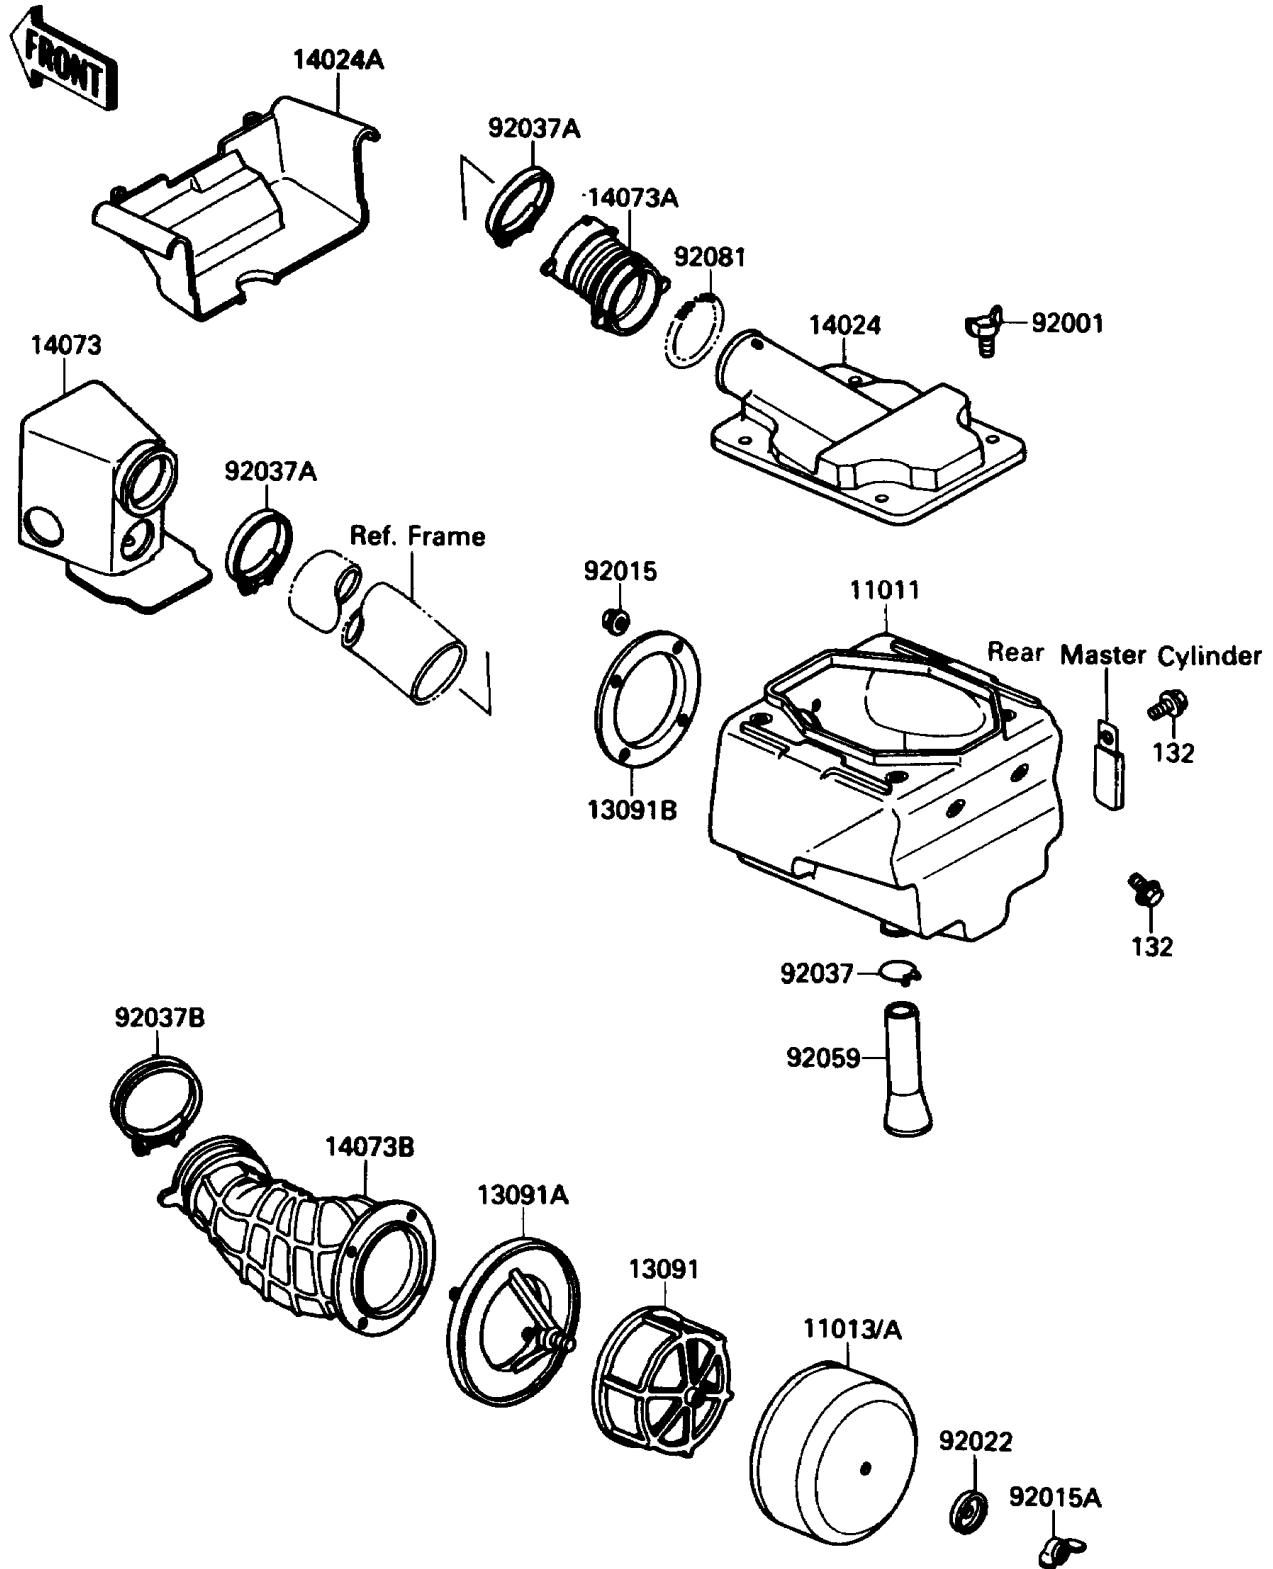

1988 Tecate 4 PARTS DIAGRAM

Air Cleaner

E1130-0020

1988 Tecate 4 PARTS LIST

Air Cleaner

ITEM NAME	PART NUMBER	QUANTITY
CASE-AIR FILTER (Ref # 11011)	11011-1251	1
ELEMENT-AIR FILTER (Ref # 11013A)	11013-1172	1
HOLDER,ELEMENT (Ref # 13091)	13091-1403	1
HOLDER (Ref # 13091A)	13091-1404	1
HOLDER (Ref # 13091B)	13091-1405	1
COVER,AIR FILTER (Ref # 14024)	14024-1409	1
COVER (Ref # 14024A)	14024-1671	1
DUCT,AIR FILTER (Ref # 14073B)	14073-1303	1
BOLT,WING,6X15 (Ref # 92001)	92001-1703	1
NUT,FLANGED,5MM (Ref # 92015)	92015-1259	1
NUT,6MM (Ref # 92015A)	92016-062	1
WASHER,PLAIN,6MM (Ref # 92022)	92022-284	1
CLAMP,TUBE (Ref # 92037)	92037-1076	1
CLAMP,AIR FILTER (Ref # 92037B)	92037-171	1
TUBE,DRAIN (Ref # 92059)	92059-1847	1
BOLT-FLANGED-SMALL (Ref # 132)	132G0612	1