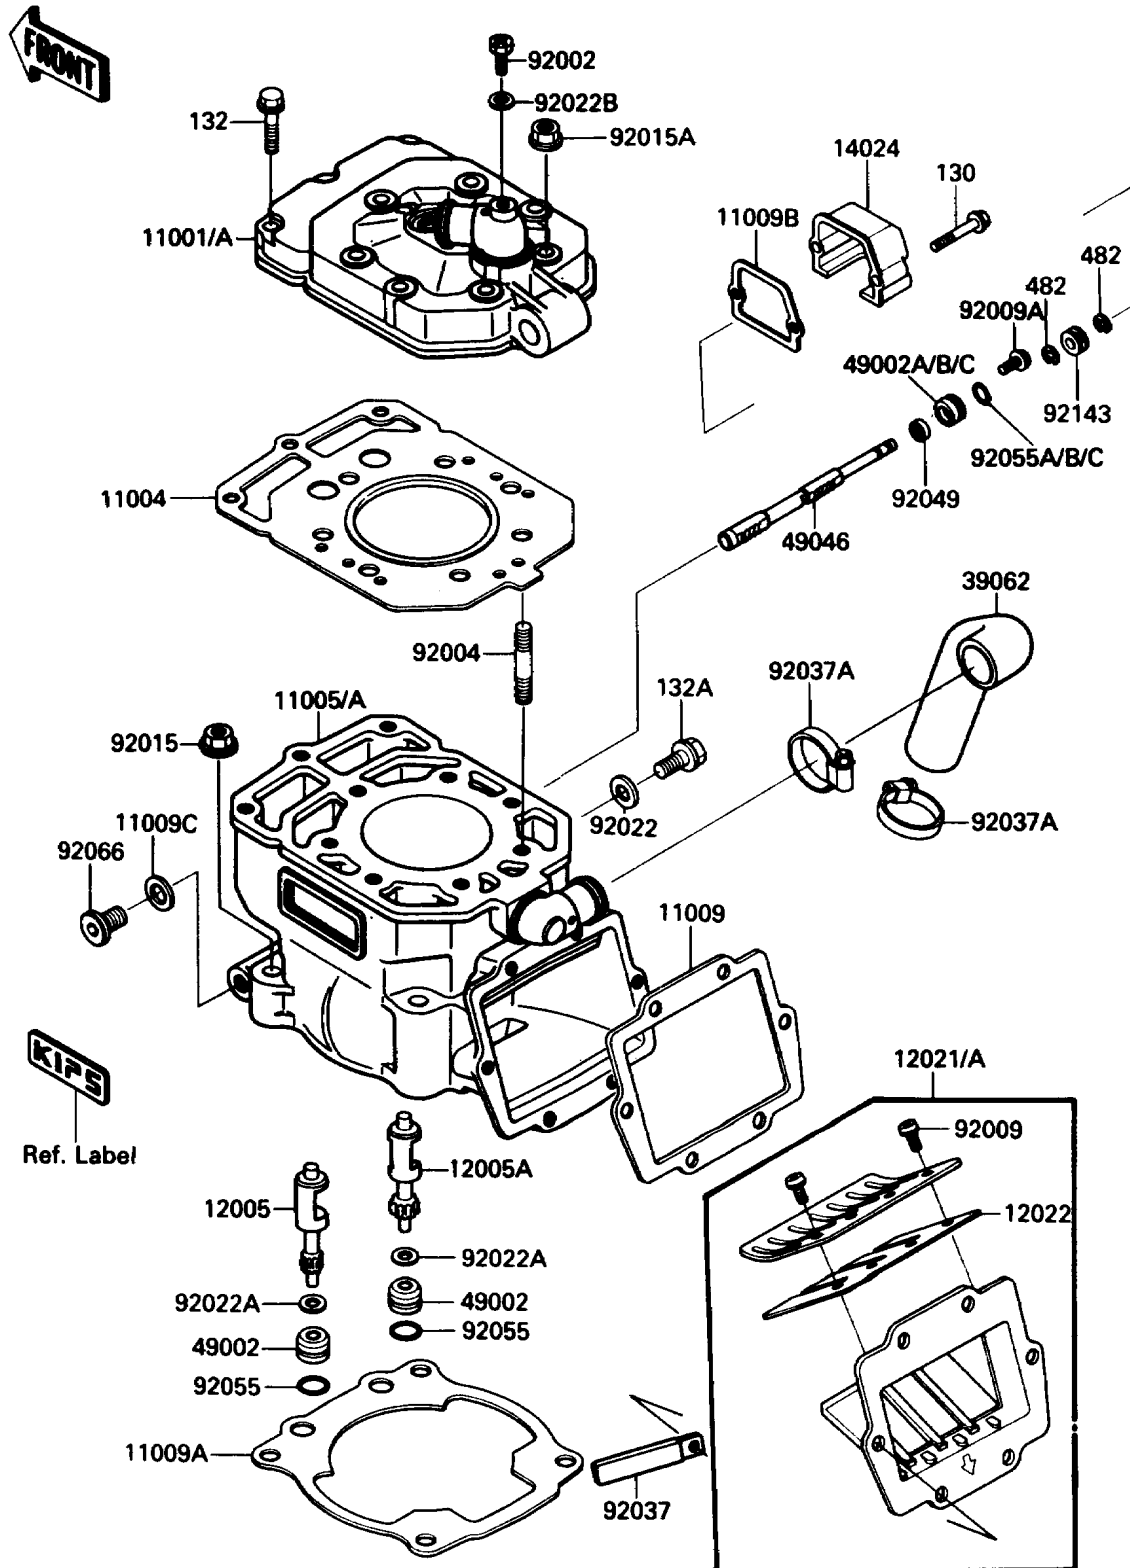

## 1988 Tecate 4 PARTS DIAGRAM

Cylinder Head/Cylinder

E1110-0040

## 1988 Tecate 4 PARTS LIST

Cylinder Head/Cylinder

ITEM NAME	PART NUMBER	QUANTITY
HEAD-CYLINDER (Ref # 11001A)	11001-1282	1
GASKET-HEAD (Ref # 11004)	11004-1157	1
CYLINDER-ENGINE (Ref # 11005A)	11005-1558	1
GASKET, REED VALVE (Ref # 11009)	11009-1252	1
GASKET, CYLINDER BASE (Ref # 11009A)	11009-1624	1
GASKET, GOVERNOR COVER (Ref # 11009B)	11009-1625	1
GASKET, 12.5X18X1, DRAIN PLUG (Ref # 11009C)	92065-073	1
VALVE-EXHAUST, LH (Ref # 12005)	12005-1094	1
VALVE-EXHAUST, RH (Ref # 12005A)	12005-1095	1
VALVE-ASSY-REED (Ref # 12021A)	12021-1077	1
VALVE-REED (Ref # 12022)	12022-1060	1
COVER, GOVERNOR (Ref # 14024)	14024-1359	1
HOSE-COOLING, PUMP-CYLINDER (Ref # 39062)	39062-1233	1
GUIDE-VALVE (Ref # 49002)	49002-1073	1
GUIDE-VALVE (Ref # 49002B)	49002-1087	1
ROD-GOVERNOR (Ref # 49046)	49046-1060	1
BOLT, 6X10 (Ref # 92002)	92002-1222	1
STUD, 8X40 (Ref # 92004)	92004-1139	1
SCREW, 3X6 (Ref # 92009)	92009-1371	1
SCREW, 5X10 (Ref # 92009A)	92009-1502	1
NUT, FLANGED, 10MM (Ref # 92015)	92015-077	1
NUT, 8MM (Ref # 92015A)	92015-1143	1
WASHER, 8.2X14X1 (Ref # 92022)	92022-1488	1
WASHER, 6.8X16X0.5 (Ref # 92022A)	92022-1869	1
WASHER, 6.2X11X1 (Ref # 92022B)	92022-304	1
CLAMP, COOLING HOSE (Ref # 92037A)	92037-1589	1
SEAL-OIL, RSO-5.5X11X4 (Ref # 92049)	92049-1206	1
RING-O, 17.5X1.5 (Ref # 92055)	92055-022	1
RING-O, 11.5X1.5 (Ref # 92055B)	92055-1387	1

## 1988 Tecate 4 PARTS LIST

Cylinder Head/Cylinder

ITEM NAME	PART NUMBER	QUANTITY
PLUG,12X10 (Ref # 92066)	92066-1222	1
COLLAR (Ref # 92143)	92143-1056	1
BOLT-FLANGED (Ref # 130)	130G0535	1
BOLT-FLANGED-SMALL (Ref # 132)	132G0625	1
BOLT-FLANGED-SMALL (Ref # 132A)	132G0810	1
CIRCLIP-TYPE-E,4MM (Ref # 482)	482J4000	1