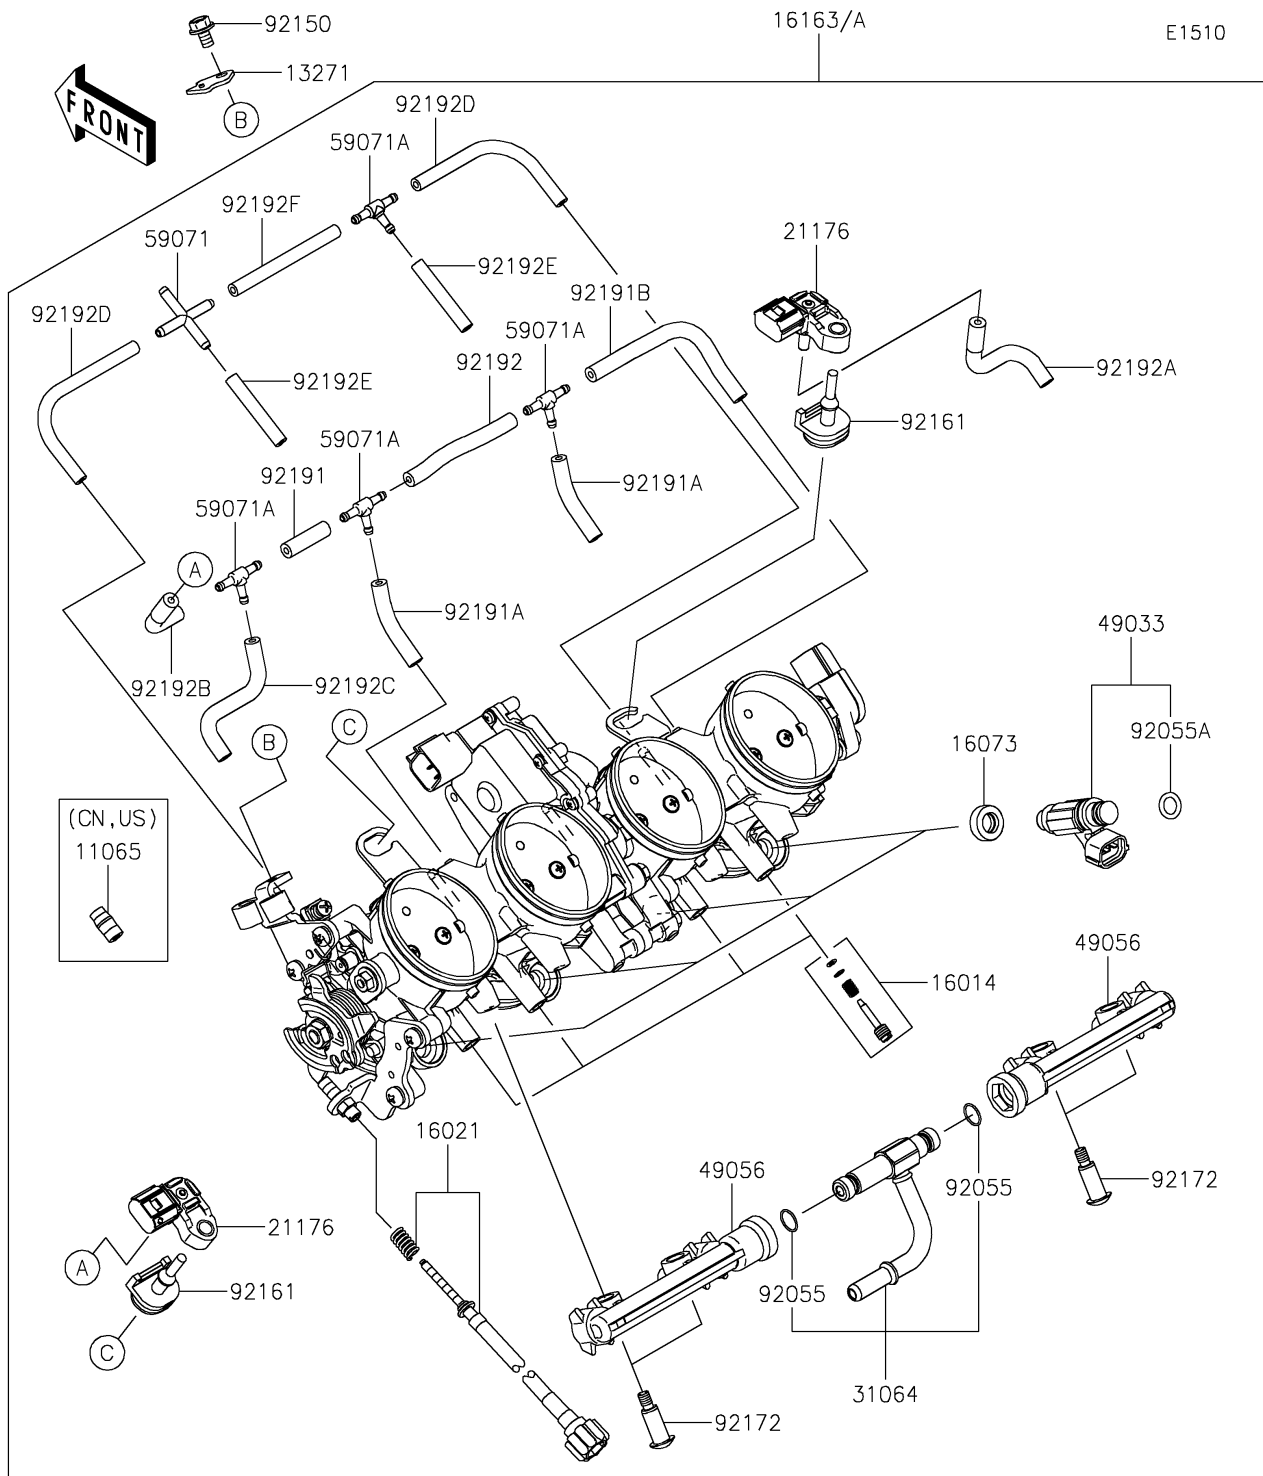

## PARTS DIAGRAM

### Throttle

## PARTS LIST

### Throttle

ITEM NAME	PART NUMBER	QUANTITY
CAP (Ref # 11065)	11065-0018	3
PLATE (Ref # 13271)	13271-0559	1
SCREW-PILOT AIR (Ref # 16014)	16014-0002	4
SCREW-THROTTLE STOP (Ref # 16021)	16021-0028	1
INSULATOR (Ref # 16073)	16073-3707	4
THROTTLE-ASSY (Ref # 16163)	16163-1305	1
THROTTLE-ASSY (Ref # 16163A)	16163-1307	1
SENSOR,PRESSURE (Ref # 21176)	21176-0906	2
PIPE-COMP (Ref # 31064)	31064-0622	1
NOZZLE-INJECTION (Ref # 49033)	49033-0012	4
PIPE-INJECTION (Ref # 49056)	49056-0014	2
JOINT,4WAY (Ref # 59071)	59071-0014	1
JOINT,3WAY,T (Ref # 59071A)	59071-3752	4
RING-O (Ref # 92055)	92055-0064	2
RING-O,INJECTION NOZZLE (Ref # 92055A)	92055-1622	4
BOLT,5X8 (Ref # 92150)	92150-1406	1
DAMPER (Ref # 92161)	92161-0673	2
CLAMP (Ref # 92171)	92171-0359	1
SCREW,PIPE INJECTION (Ref # 92172)	92172-0064	4
TUBE,3X7X25 (Ref # 92191)	92191-0020	1
TUBE,3X7X40 (Ref # 92191A)	92191-0022	2
TUBE,3X7X100 (Ref # 92191B)	92191-0023	1
TUBE,3X7X72 (Ref # 92192)	92192-0739	1
TUBE,THROBO RH-SENSOR (Ref # 92192A)	92192-0840	1
TUBE,THROBO LH-JOINT (Ref # 92192B)	92192-0841	1
TUBE,SENSOR-JOINT (Ref # 92192C)	92192-0842	1
TUBE,3X6X100 (Ref # 92192D)	92192-1258	2
TUBE,3X6X40 (Ref # 92192E)	92192-1259	2
TUBE,3X6X70 (Ref # 92192F)	92192-1260	1