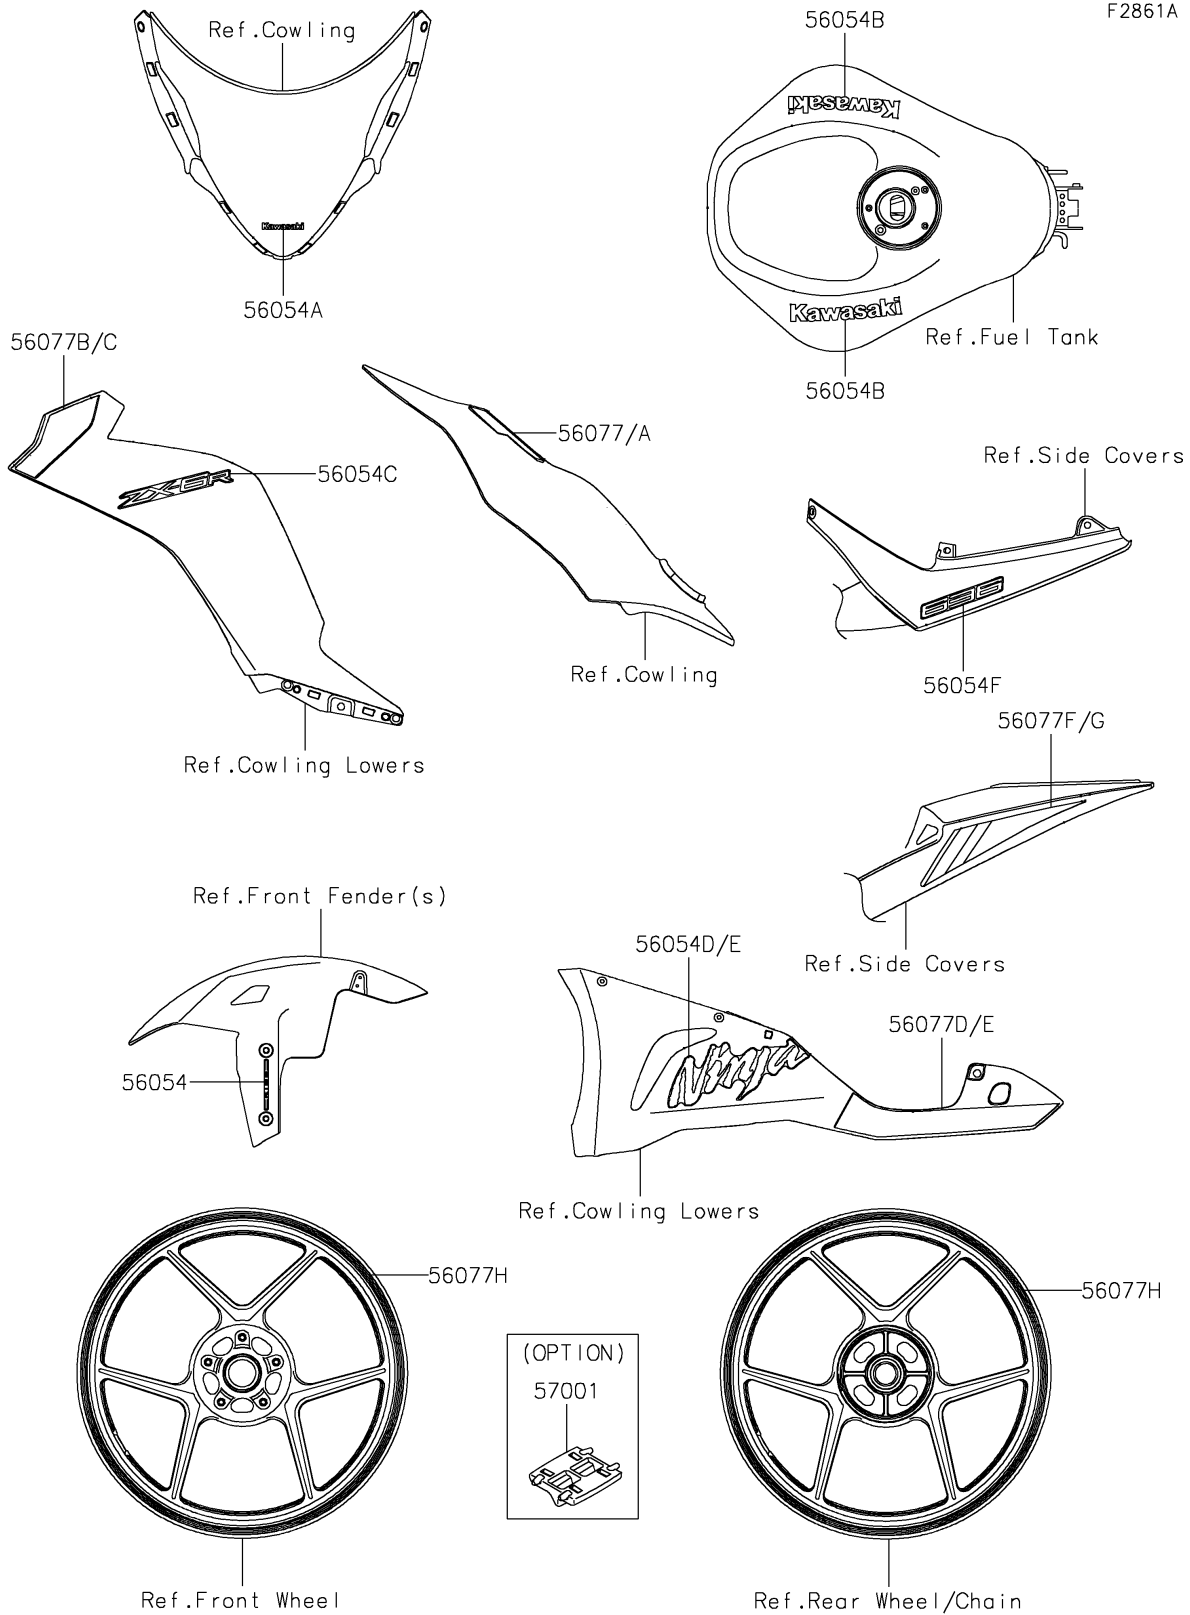

# 2024 Ninja® ZX-6R ABS PARTS DIAGRAM

## Decals

## 2024 Ninja® ZX-6R ABS PARTS LIST

### Decals

ITEM NAME	PART NUMBER	QUANTITY
MARK,FR FENDER,KIBS (Ref # 56054)	56054-2504	2
MARK,WINDSHIELD,KAWASAKI (Ref # 56054A)	56054-2509	1
MARK,FUEL TANK,KAWASAKI (Ref # 56054B)	56054-3982	2
MARK,SIDE COWL.,ZX-6R (Ref # 56054C)	56054-3983	2
MARK,LWR COWL.,LH,NINJA (Ref # 56054D)	56054-3984	1
MARK,LWR COWL.,RH,NINJA (Ref # 56054E)	56054-3985	1
MARK,TAIL COVER,636 (Ref # 56054F)	56054-3986	2
PATTERN,SIDE COVER,LH (Ref # 56077)	56077-0503	1
PATTERN,SIDE COVER,RH (Ref # 56077A)	56077-0504	1
PATTERN,SIDE COWL.,LH,OUTER (Ref # 56077B)	56077-0507	1
PATTERN,SIDE COWL.,RH,OUTER (Ref # 56077C)	56077-0508	1
PATTERN,LWR COWL.,LH (Ref # 56077D)	56077-0509	1
PATTERN,LWR COWL.,RH (Ref # 56077E)	56077-0510	1
PATTERN,TAIL COVER,LH (Ref # 56077F)	56077-0511	1
PATTERN,TAIL COVER,RH (Ref # 56077G)	56077-0512	1
PATTERN,WHEEL,SIL/BLK,4X1350 (Ref # 56077H)	56077-0524	4
RIM STRIPE APPLICATOR (Ref # 57001)	57001-1752	AR