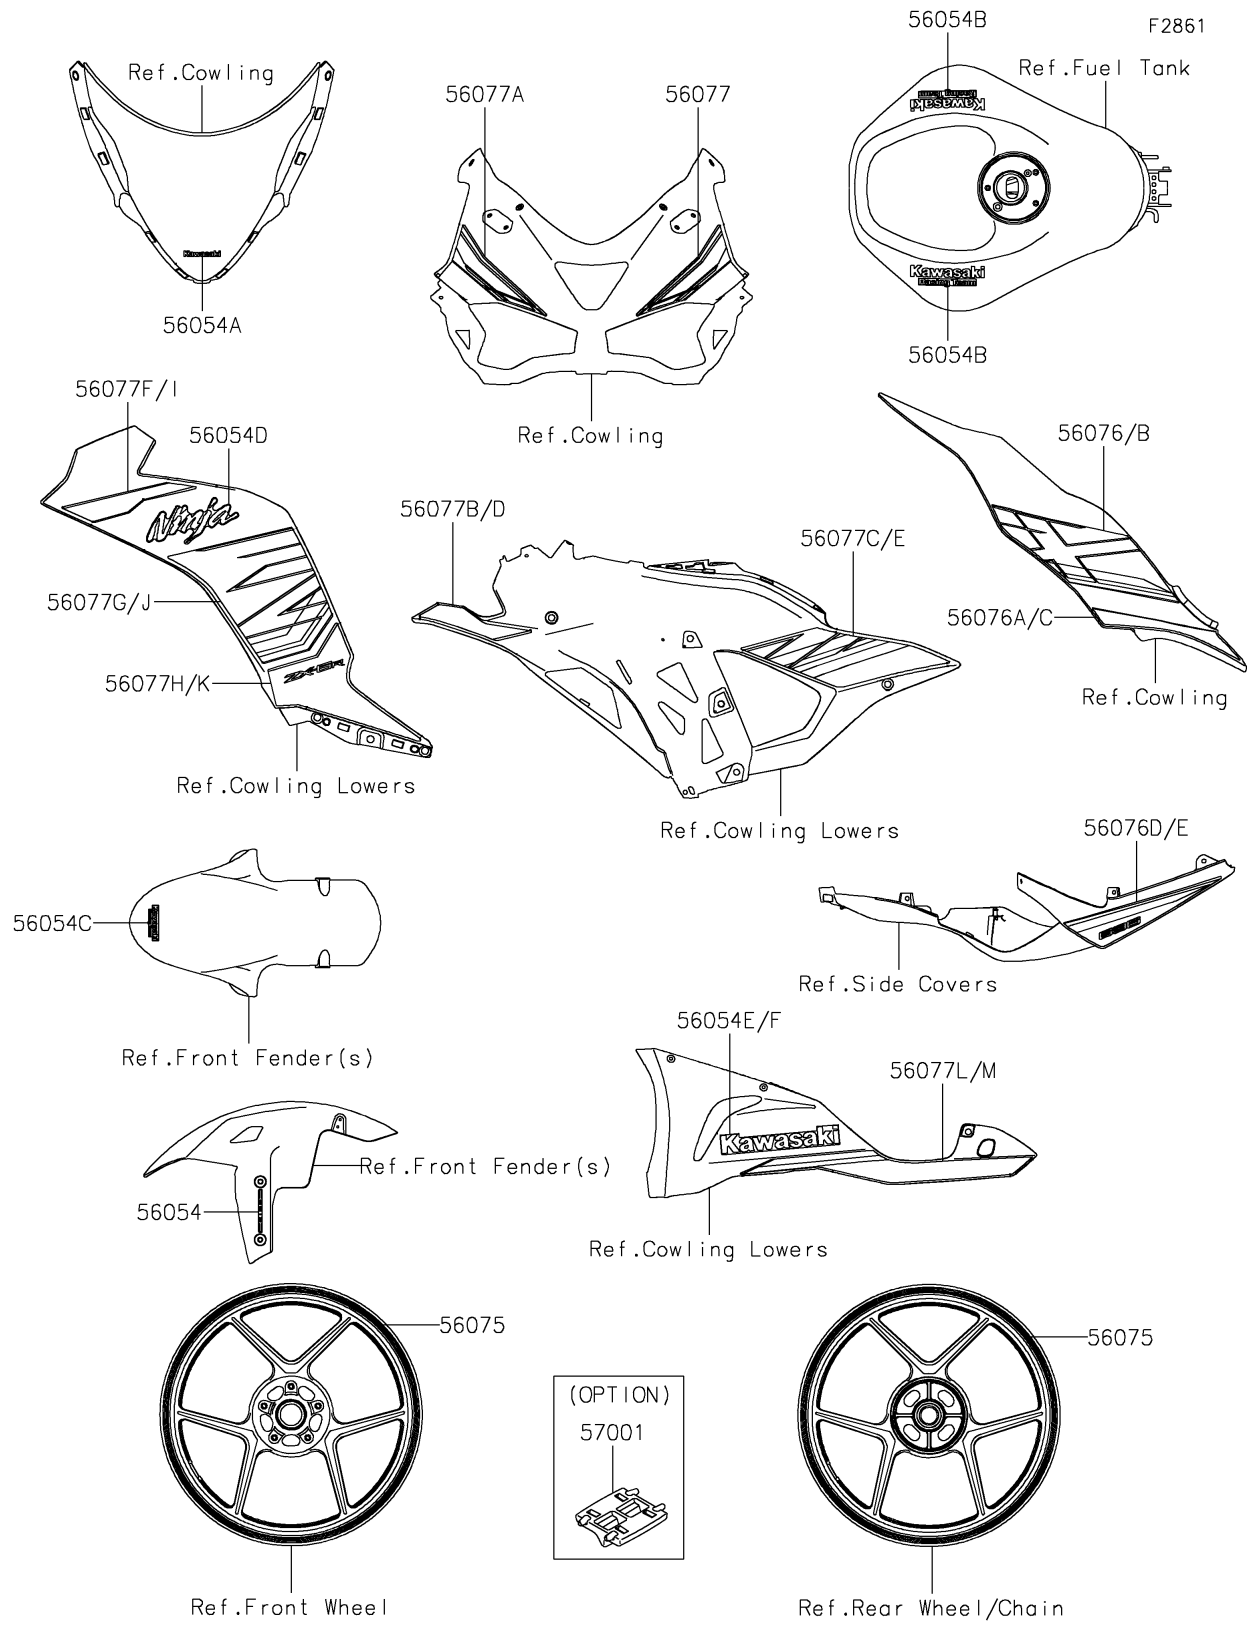

2024 Ninja® ZX-6R ABS PARTS DIAGRAM

Decals

2024 Ninja® ZX-6R ABS PARTS LIST

Decals

ITEM NAME	PART NUMBER	QUANTITY
MARK,FR FENDER,KIBS (Ref # 56054)	56054-0919	2
MARK,WINDSHIELD,KAWASAKI (Ref # 56054A)	56054-2509	1
MARK,FUEL TANK,KRT (Ref # 56054B)	56054-2820	2
MARK,FR FENDER,KRT (Ref # 56054C)	56054-2821	1
MARK,SIDE COWL.,NINJA (Ref # 56054D)	56054-3910	2
MARK,LWR COWL.,LH,KAWASAKI (Ref # 56054E)	56054-3991	1
MARK,LWR COWL.,RH,KAWASAKI (Ref # 56054F)	56054-3992	1
PATTERN,WHEEL,GRN/BLK,6X1079 (Ref # 56075)	56075-1693	4
PATTERN,SIDE COVER,LH,UPP (Ref # 56076)	56076-7757	1
PATTERN,SIDE COVER,LH,LWR (Ref # 56076A)	56076-7758	1
PATTERN,SIDE COVER,RH,UPP (Ref # 56076B)	56076-7759	1
PATTERN,SIDE COVER,RH,LWR (Ref # 56076C)	56076-7760	1
PATTERN,TAIL COVER,LH (Ref # 56076D)	56076-7773	1
PATTERN,TAIL COVER,RH (Ref # 56076E)	56076-7774	1
PATTERN,UPP COWL.,LH (Ref # 56077)	56077-0453	1
PATTERN,UPP COWL.,RH (Ref # 56077A)	56077-0454	1
PATTERN,SIDE COWL.,LH,FR (Ref # 56077B)	56077-0455	1
PATTERN,SIDE COWL.,LH,RR (Ref # 56077C)	56077-0456	1
PATTERN,SIDE COWL.,RH,FR (Ref # 56077D)	56077-0457	1
PATTERN,SIDE COWL.,RH,RR (Ref # 56077E)	56077-0458	1
PATTERN,SIDE COWL.,LH,OUT,UPP (Ref # 56077F)	56077-0459	1
PATTERN,SIDE COWL.,LH,OUT,CNT (Ref # 56077G)	56077-0460	1
PATTERN,SIDE COWL.,LH,OUT,LWR (Ref # 56077H)	56077-0461	1
PATTERN,SIDE COWL.,RH,OUT,UPP (Ref # 56077I)	56077-0462	1
PATTERN,SIDE COWL.,RH,OUT,CNT (Ref # 56077J)	56077-0463	1
PATTERN,SIDE COWL.,RH,OUT,LWR (Ref # 56077K)	56077-0464	1
PATTERN,SIDE COWL.,LH,LWR (Ref # 56077L)	56077-0465	1
PATTERN,SIDE COWL.,RH,LWR (Ref # 56077M)	56077-0466	1
RIM STRIPE APPLICATOR (Ref # 57001)	57001-1752	AR