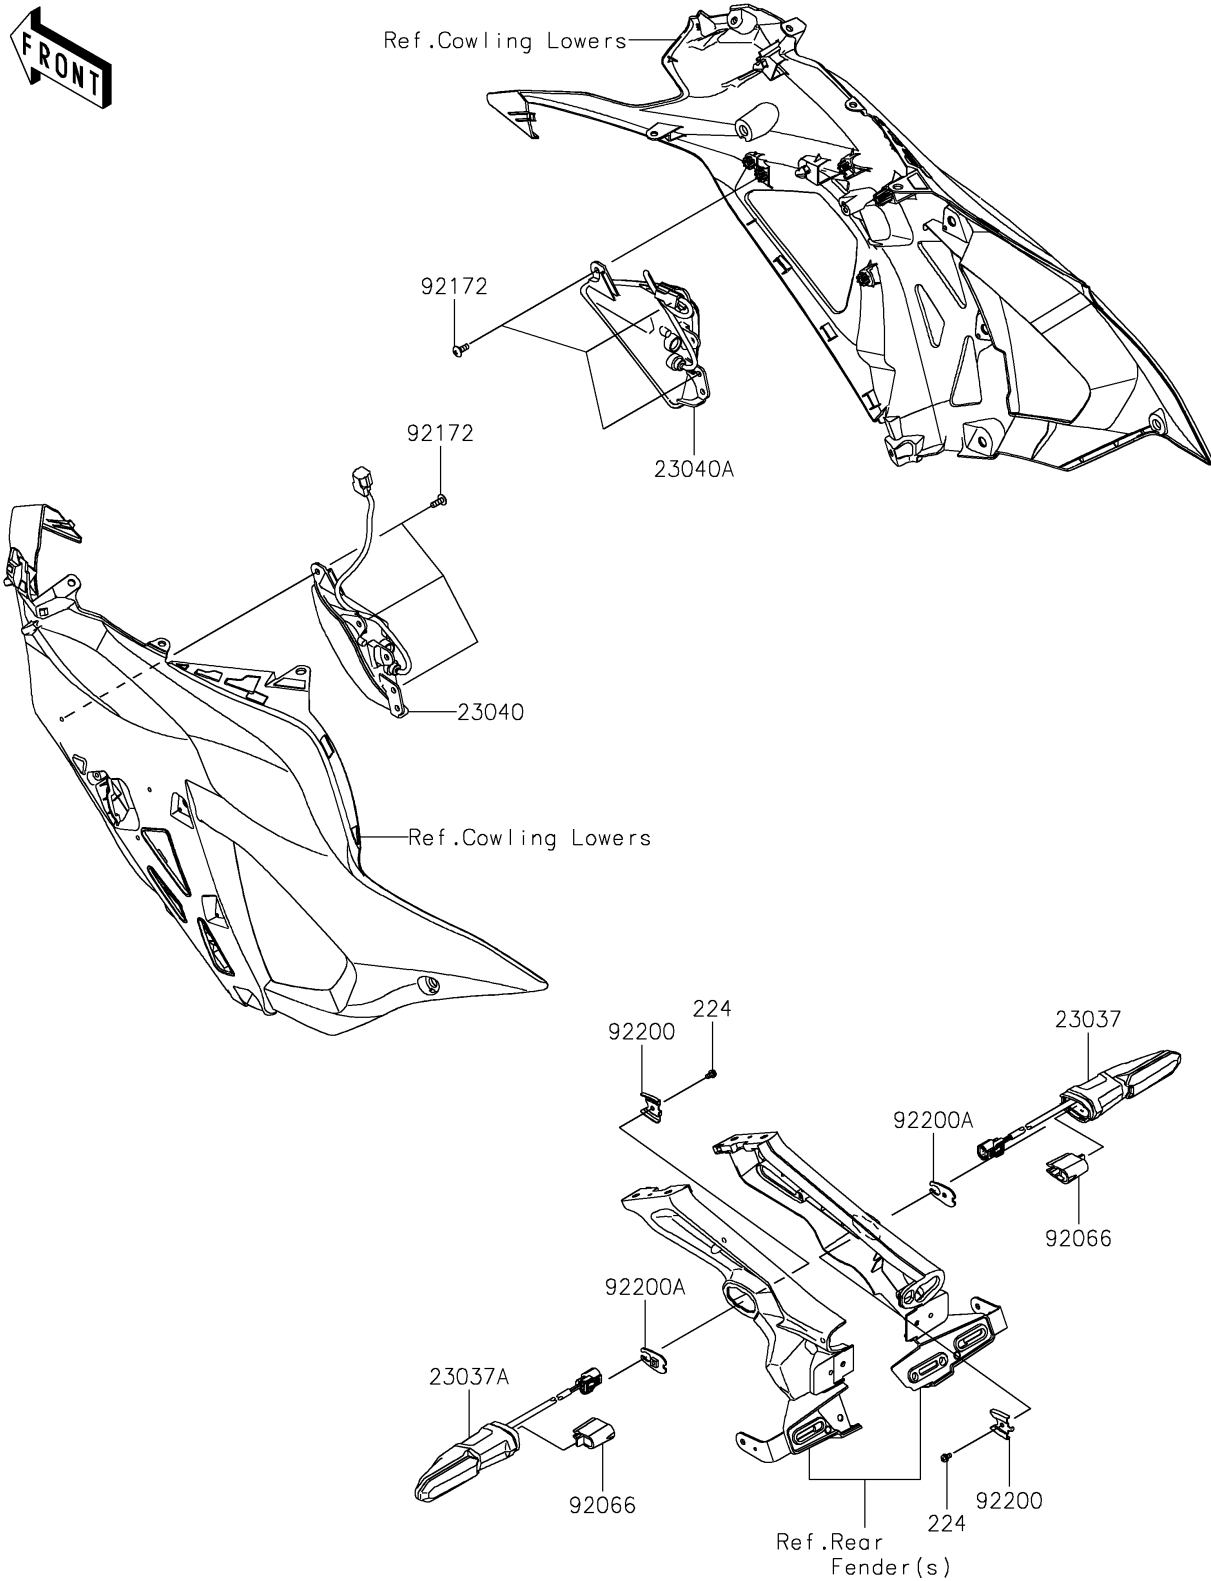

2025 Ninja ZX-6R ABS

PARTS DIAGRAM

Turn Signals

F2730

2025 Ninja ZX-6R ABS

PARTS LIST

Turn Signals

ITEM NAME	PART NUMBER	QUANTITY
LAMP-ASSY-SIGNAL,LED,RR,RH (Ref # 23037)	23037-0551	1
LAMP-ASSY-SIGNAL,LED,RR,LH (Ref # 23037A)	23037-0552	1
LAMP-SIGNAL,LED,FR,LH (Ref # 23040)	23040-0159	1
LAMP-SIGNAL,LED,FR,RH (Ref # 23040A)	23040-0160	1
PLUG,SIGNAL LAMP (Ref # 92066)	92066-0919	2
SCREW,TAPPING,5X14 (Ref # 92172)	92172-0265	6
WASHER (Ref # 92200)	92200-0855	2
WASHER (Ref # 92200A)	92200-2268	2
SCREW-PAN-WP-CROS,4X8 (Ref # 224)	224AB0408	2