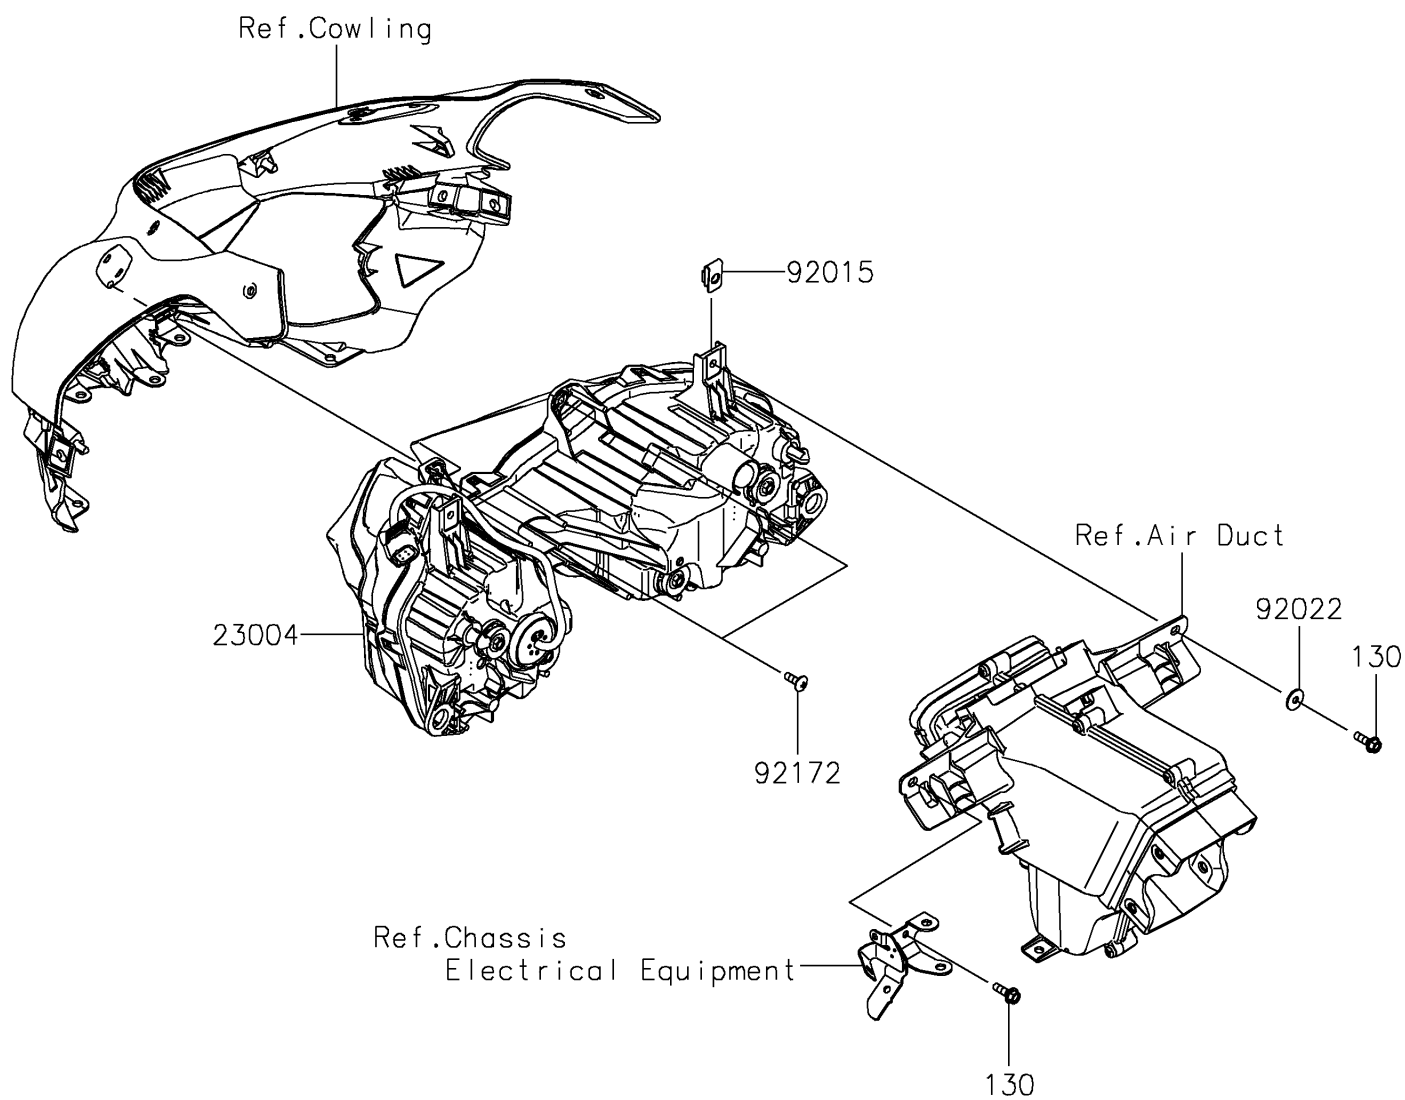

2025 Ninja ZX-6R ABS

PARTS DIAGRAM

Headlight(s)

F2710

2025 Ninja ZX-6R ABS

PARTS LIST

Headlight(s)

ITEM NAME	PART NUMBER	QUANTITY
LAMP-HEAD,LED (Ref # 23004)	23004-0441	1
NUT,5MM (Ref # 92015)	92015-1710	2
WASHER,5.2X16X1.2 (Ref # 92022)	92022-263	1
SCREW,TAPPING,5X14 (Ref # 92172)	92172-0265	2
BOLT-FLANGED,5X16 (Ref # 130)	130BA0516	2