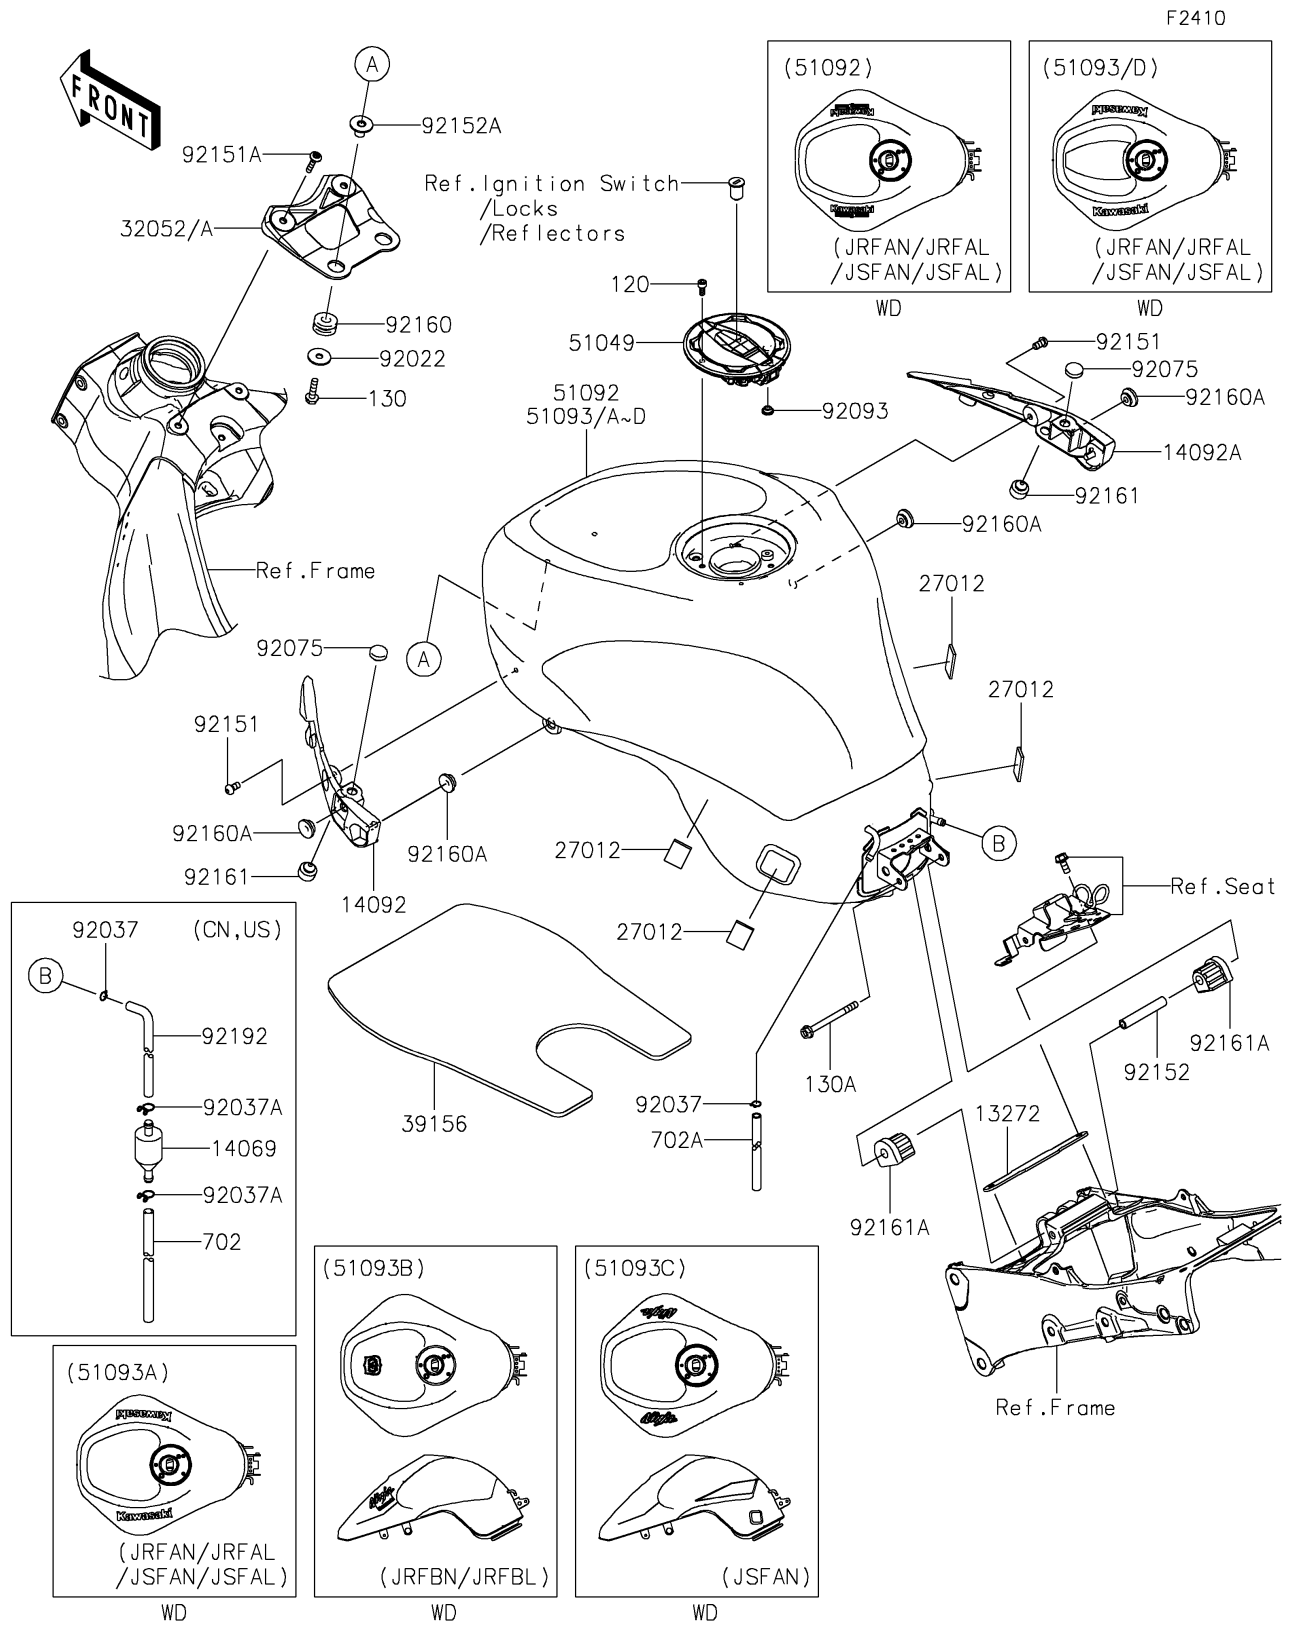

2025 Ninja ZX-6R ABS

PARTS DIAGRAM

Fuel Tank

2025 Ninja ZX-6R ABS

PARTS LIST

Fuel Tank

ITEM NAME	PART NUMBER	QUANTITY
PLATE,FUEL TANK,RR (Ref # 13272)	13272-0505	1
BREATHER,FUEL TANK (Ref # 14069)	14069-1004	1
COVER,TANK,LH (Ref # 14092)	14092-1087	1
COVER,TANK,RH (Ref # 14092A)	14092-1088	1
HOOK (Ref # 27012)	27012-0115	4
BRACKET-TANK (Ref # 32052)	32052-0727	1
BRACKET-TANK,F.S.BLACK (Ref # 32052A)	32052-0727-18R	1
PAD,FUEL TANK (Ref # 39156)	39156-0469	1
CAP-TANK,FUEL (Ref # 51049)	51049-0756	1
TANK-COMP-FUEL,L.GREEN (Ref # 51092)	51092-5217-777	1
TANK-COMP-FUEL,P.R.WHITE (Ref # 51093A)	51093-5105-68N	1
TANK-COMP-FUEL,EBONY (Ref # 51093C)	51093-5477-H8	1
TANK-COMP-FUEL,M.M.D.GRAY (Ref # 51093D)	51093-5478-69P	1
WASHER,7X24X1.6 (Ref # 92022)	92022-228	2
CLAMP,TUBE (Ref # 92037)	92037-010	1
CLAMP,TUBE (Ref # 92037A)	92037-147	2
DAMPER (Ref # 92075)	92075-1983	2
SEAL,FUEL TANK CAP (Ref # 92093)	92093-1030	1
BOLT,SOCKET,6X12 (Ref # 92151)	92151-1219	2
BOLT,SOCKET,6X30 (Ref # 92151A)	92151-1605	2
COLLAR,6.8X10X60 (Ref # 92152)	92152-1182	1
COLLAR (Ref # 92152A)	92152-2197	2
DAMPER (Ref # 92160)	92160-1162	2
DAMPER (Ref # 92160A)	92160-1613	4
DAMPER (Ref # 92161)	92161-0738	2
DAMPER,FUEL TANK,RR (Ref # 92161A)	92161-1330	2
TUBE,BREATHER (Ref # 92192)	92192-0798	1
BOLT-SOCKET,5X12 (Ref # 120)	120CA0512	4
BOLT-FLANGED,6X22 (Ref # 130)	130BA0622	2

2025 Ninja ZX-6R ABS

PARTS LIST

Fuel Tank

ITEM NAME	PART NUMBER	QUANTITY
BOLT-FLANGED,6X70 (Ref # 130A)	130BC0670	1
TUBE-RUBBER,6X9X660 (Ref # 702)	702A06660	1
TUBE-RUBBER,6X850 (Ref # 702A)	702A06850	1
CLAMP,TUBE (Ref # 92037)	92037-010	2