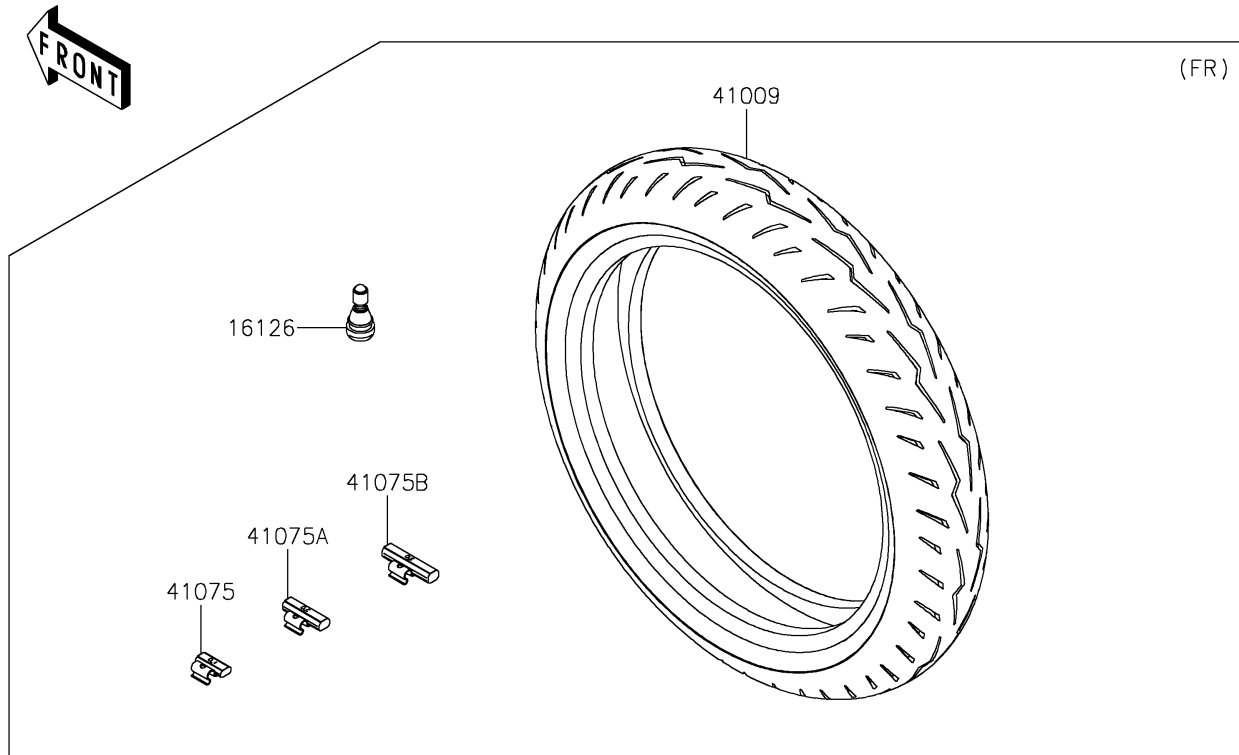

2025 Ninja ZX-6R ABS

PARTS DIAGRAM

Tires

F2210

2025 Ninja ZX-6R ABS

PARTS LIST

Tires

ITEM NAME	PART NUMBER	QUANTITY
VALVE,TIRE (Ref # 16126)	16126-1140	2
TIRE,FR,120/70ZR17(58W),DR4 (Ref # 41009)	41009-0909	1
TIRE,RR,180/55ZR17(73W),DR4 (Ref # 41009A)	41009-0910	1
BALANCER-WHEEL,10G,SILVER (Ref # 41075)	41075-0007	AR
BALANCER-WHEEL,20G,SILVER (Ref # 41075A)	41075-0008	AR
BALANCER-WHEEL,30G,SILVER (Ref # 41075B)	41075-0009	AR