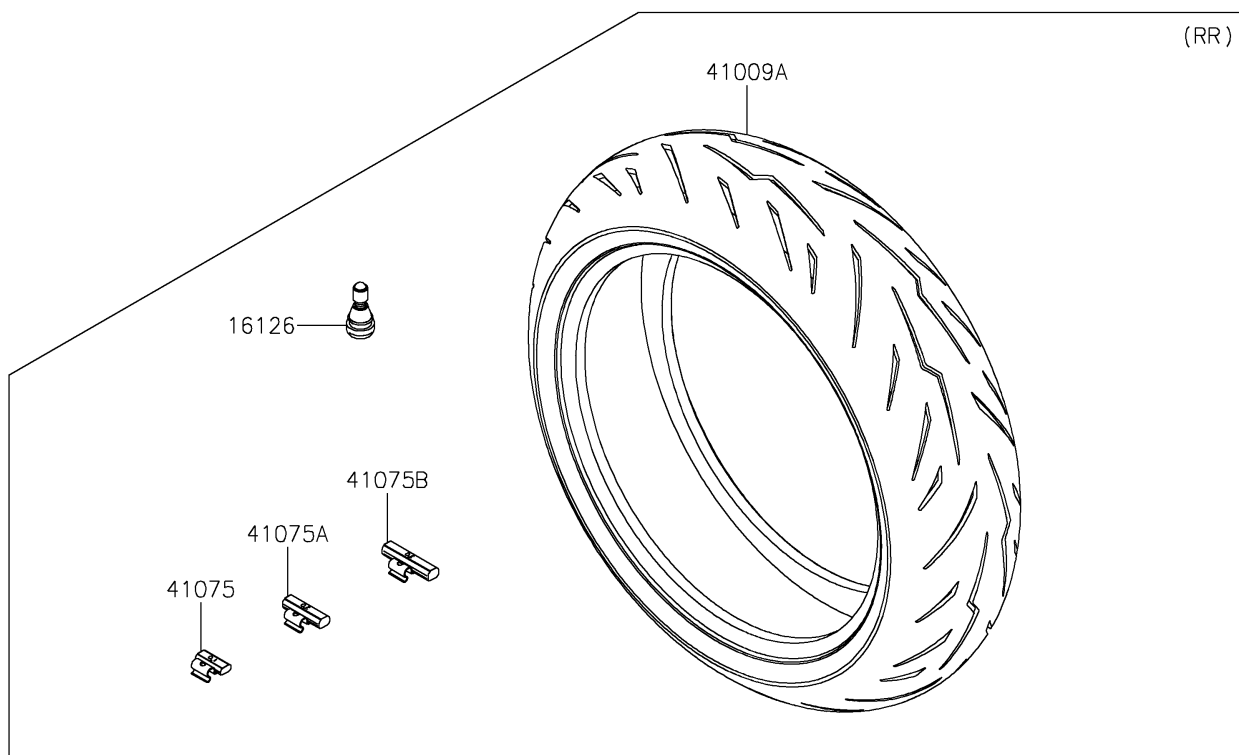

2025 Ninja ZX-6R ABS

PARTS DIAGRAM

Tires

F2210

2025 Ninja ZX-6R ABS

PARTS LIST

Tires

ITEM NAME	PART NUMBER	QUANTITY
VALVE,TIRE (Ref # 16126)	16126-1140	2
TIRE,FR,120/70ZR17(58W),DR4 (Ref # 41009)	41009-0909	1
TIRE,RR,180/55ZR17(73W),DR4 (Ref # 41009A)	41009-0910	1
BALANCER-WHEEL,10G,SILVER (Ref # 41075)	41075-0007	AR
BALANCER-WHEEL,20G,SILVER (Ref # 41075A)	41075-0008	AR
BALANCER-WHEEL,30G,SILVER (Ref # 41075B)	41075-0009	AR