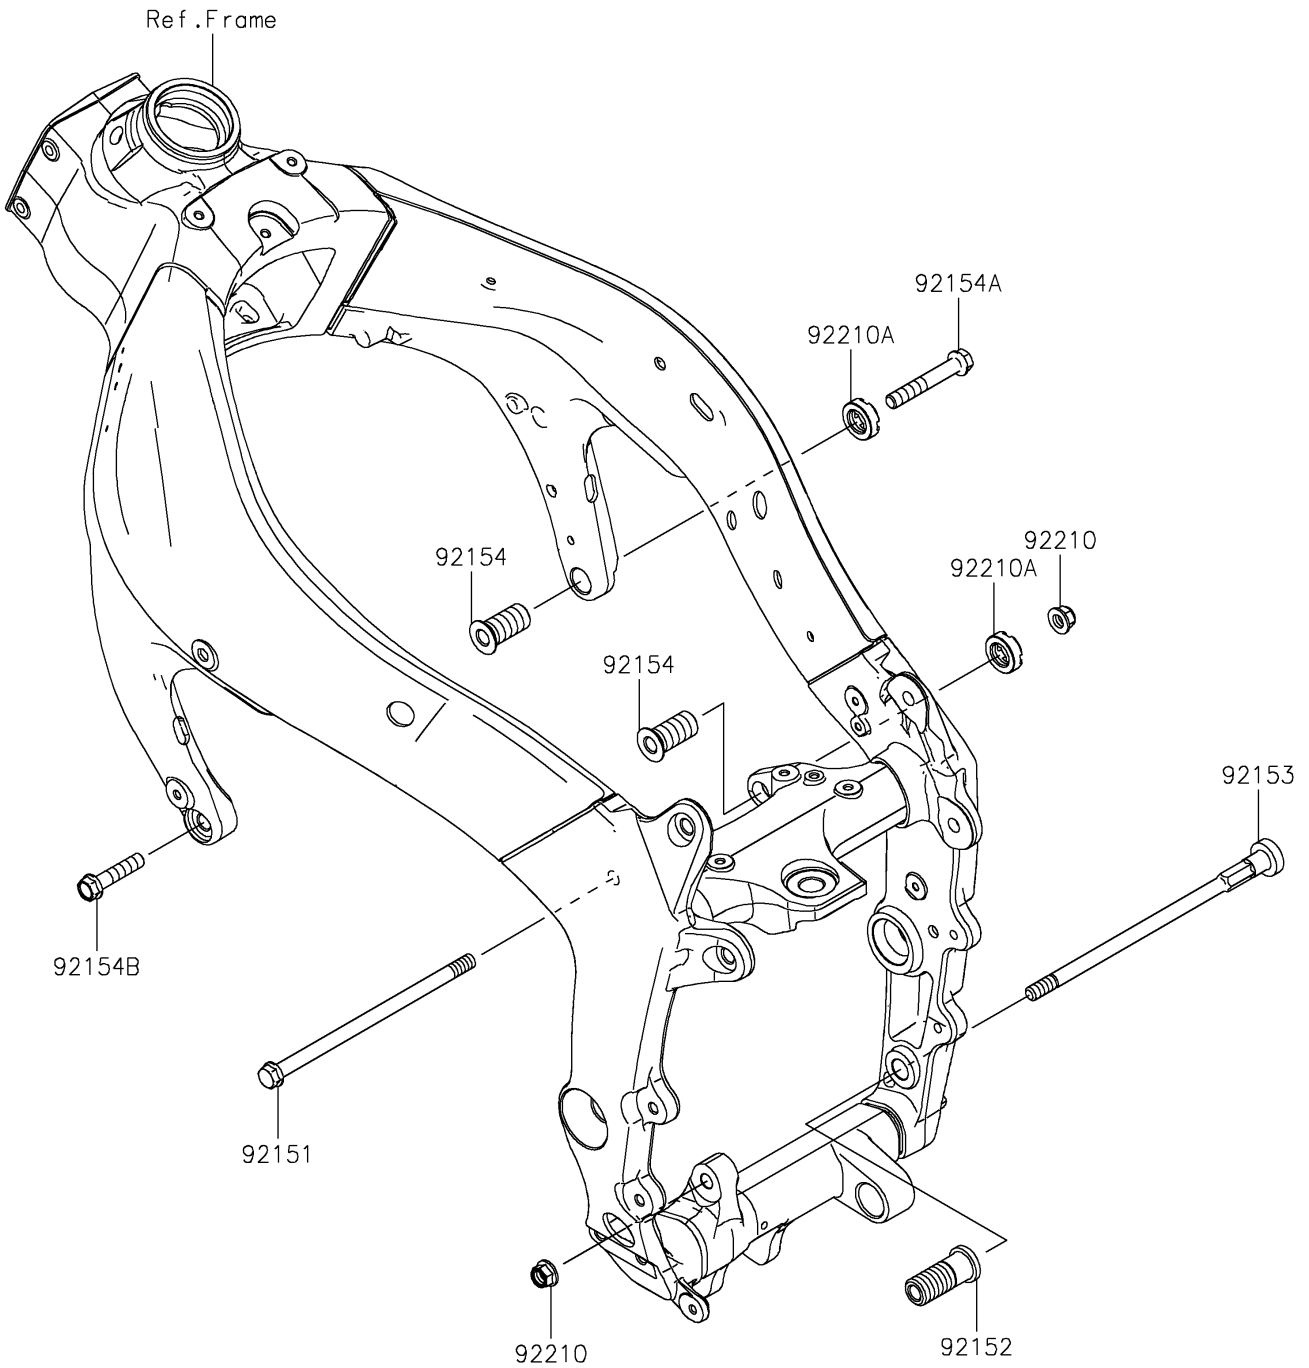

# 2024 Ninja® ZX-6R ABS PARTS DIAGRAM

Engine Mount

F2122

## 2024 Ninja® ZX-6R ABS PARTS LIST

### Engine Mount

ITEM NAME	PART NUMBER	QUANTITY
BOLT,FLANGED,10X190 (Ref # 92151)	92151-1915	1
COLLAR,ENGINE MOUNT (Ref # 92152)	92152-0076	1
BOLT,SOCKET,10X227 (Ref # 92153)	92153-1328	1
BOLT,ENGINE MOUNT,18MM (Ref # 92154)	92154-0249	2
BOLT,FLANGED,10X65 (Ref # 92154A)	92154-1964	1
BOLT,FLANGED,10X40 (Ref # 92154B)	92154-1965	1
NUT,LOCK,FLANGED,10MM (Ref # 92210)	92210-1139	2
NUT,18MM (Ref # 92210A)	92210-1203	2