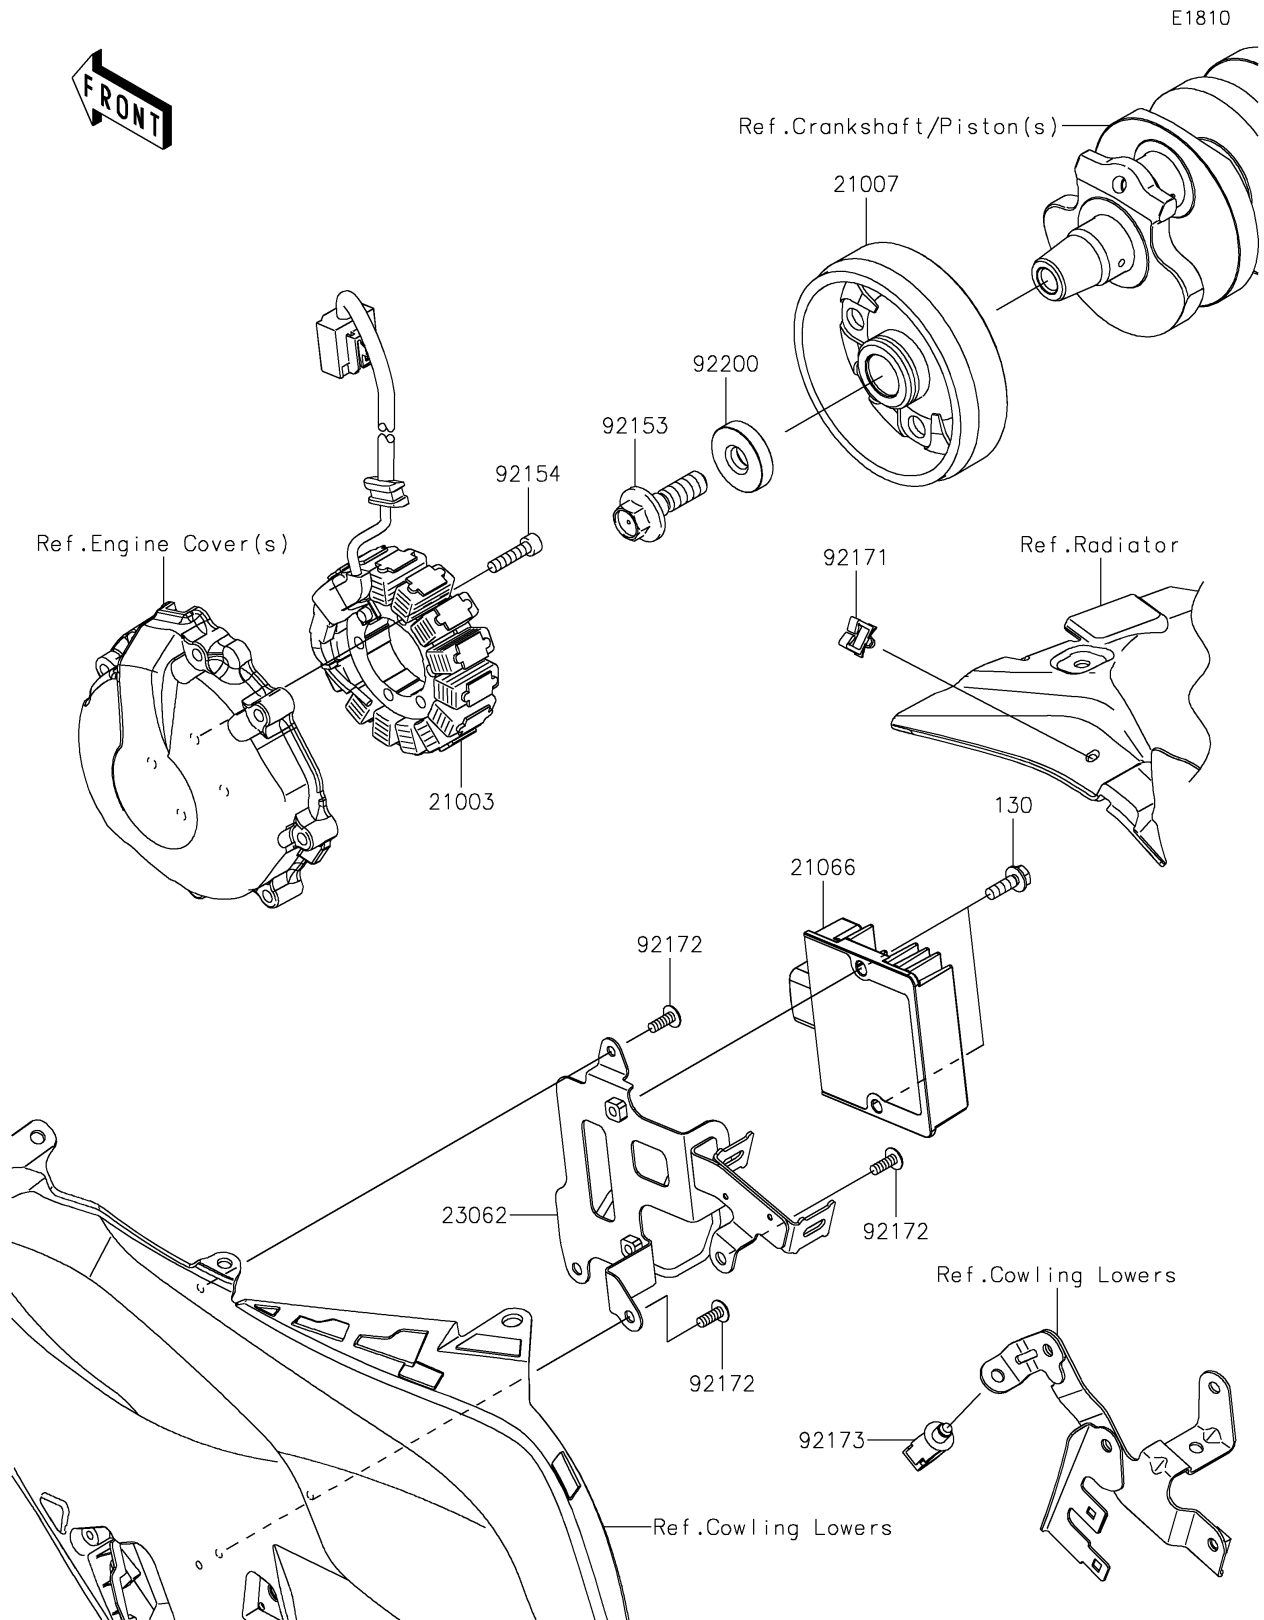

2025 Ninja ZX-6R ABS

PARTS DIAGRAM

Generator

2025 Ninja ZX-6R ABS

PARTS LIST

Generator

ITEM NAME	PART NUMBER	QUANTITY
STATOR (Ref # 21003)	21003-0222	1
ROTOR (Ref # 21007)	21007-0674	1
REGULATOR-VOLTAGE (Ref # 21066)	21066-0756	1
BRACKET-COMP,REGULATOR (Ref # 23062)	23062-1422	1
BOLT,12X40 (Ref # 92153)	92153-1855	1
BOLT,SOCKET,6X25 (Ref # 92154)	92154-0477	4
CLAMP (Ref # 92171)	92171-0290	1
SCREW,TAPPING,5X14 (Ref # 92172)	92172-0265	3
CLAMP,12MM DIA. (Ref # 92173)	92173-0736	1
WASHER,12X36X8 (Ref # 92200)	92200-1249	1
BOLT-FLANGED,6X18 (Ref # 130)	130BA0618	2