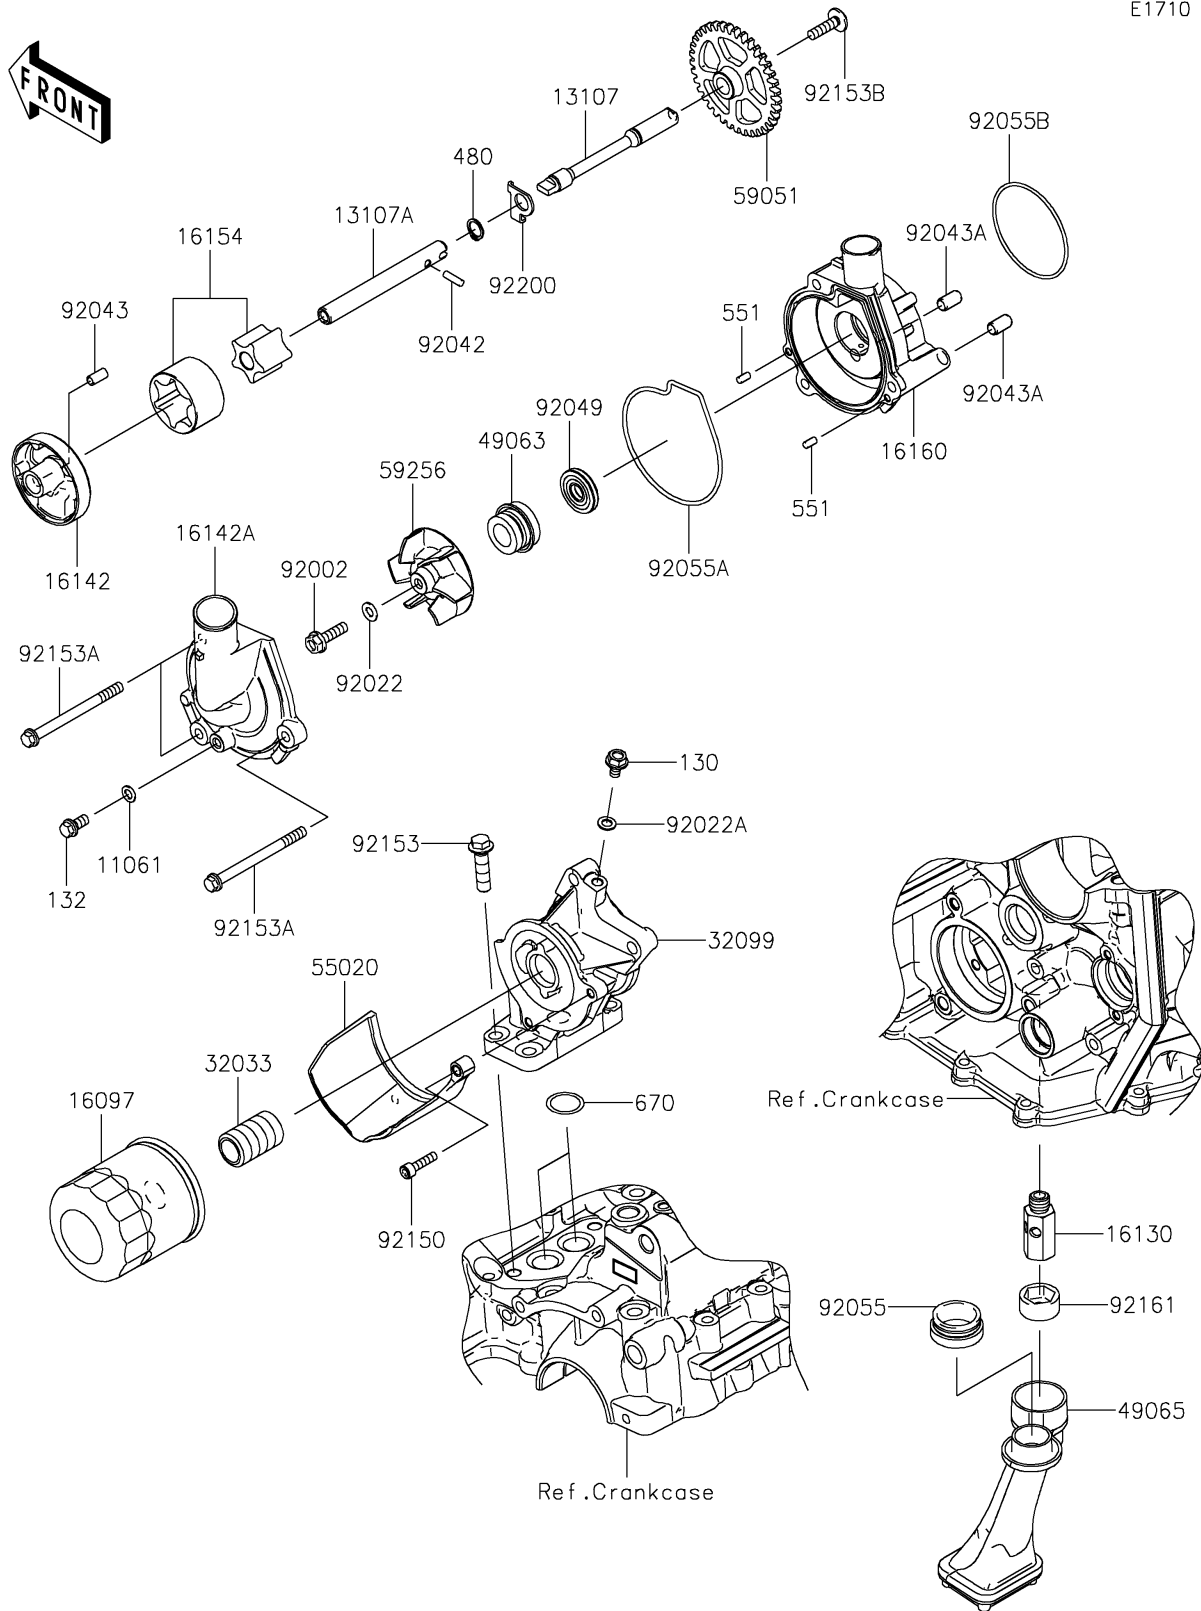

2025 Ninja ZX-6R ABS

PARTS DIAGRAM

Oil Pump/Oil Filter

E1710

2025 Ninja ZX-6R ABS

PARTS LIST

Oil Pump/Oil Filter

ITEM NAME	PART NUMBER	QUANTITY
GASKET (Ref # 11061)	11061-0107	1
SHAFT,PUMP,RH (Ref # 13107)	13107-0132	1
SHAFT,PUMP,LH (Ref # 13107A)	13107-0202	1
FILTER-ASSY-OIL (Ref # 16097)	16097-0008	1
VALVE-ASSY-RELIEF (Ref # 16130)	16130-1059	1
COVER-PUMP (Ref # 16142)	16142-0057	1
COVER-PUMP,WATER (Ref # 16142A)	16142-0776	1
ROTOR-PUMP (Ref # 16154)	16154-0057	1
BODY,WATER PUMP (Ref # 16160)	16160-0842	1
PIPE,OIL FILTER (Ref # 32033)	32033-1535	1
CASE,OIL FILTER&COOLER (Ref # 32099)	32099-0727	1
SEAL-MECHANICAL (Ref # 49063)	49063-1055	1
FILTER-OIL (Ref # 49065)	49065-0024	1
GUARD,OIL FILTER (Ref # 55020)	55020-0358	1
GEAR-SPUR,37T (Ref # 59051)	59051-0092	1
IMPELLER (Ref # 59256)	59256-0555	1
BOLT,6X22 (Ref # 92002)	92002-1154	1
WASHER,6.1X12X1 (Ref # 92022)	92022-077	1
WASHER,6.2X11X1 (Ref # 92022A)	92022-304	1
PIN,DOWEL,4X13.8 (Ref # 92042)	92042-030	1
PIN,4.2X6X12 (Ref # 92043)	92043-1262	1
PIN,6.2X8X14 (Ref # 92043A)	92043-1263	2
SEAL-OIL (Ref # 92049)	92049-0798	1
RING-O,OIL FILTER (Ref # 92055)	92055-1503	1
RING-O,WATER PUMP COVER (Ref # 92055A)	92055-1532	1
RING-O,59.6X2.4 (Ref # 92055B)	92055-3018	1
BOLT,SOCKET,5X20 (Ref # 92150)	92150-1019	2
BOLT,FLANGED,8X30 (Ref # 92153)	92153-1086	4
BOLT,FLANGED,6X75 (Ref # 92153A)	92153-1649	3

2025 Ninja ZX-6R ABS

PARTS LIST

Oil Pump/Oil Filter

ITEM NAME	PART NUMBER	QUANTITY
BOLT,SOCKET,6X22 (Ref # 92153B)	92153-1792	1
DAMPER (Ref # 92161)	92161-0070	1
WASHER (Ref # 92200)	92200-0317	1
BOLT-FLANGED,6X10 (Ref # 130)	130BD0610	1
BOLT-FLANGED-SMALL,6X12 (Ref # 132)	132BA0612	1
CIRCLIP-TYPE-C,11MM (Ref # 480)	480J1100	1
PIN-DOWEL,4X8 (Ref # 551)	551A0408	2
O RING,18MM (Ref # 670)	670D2018	2