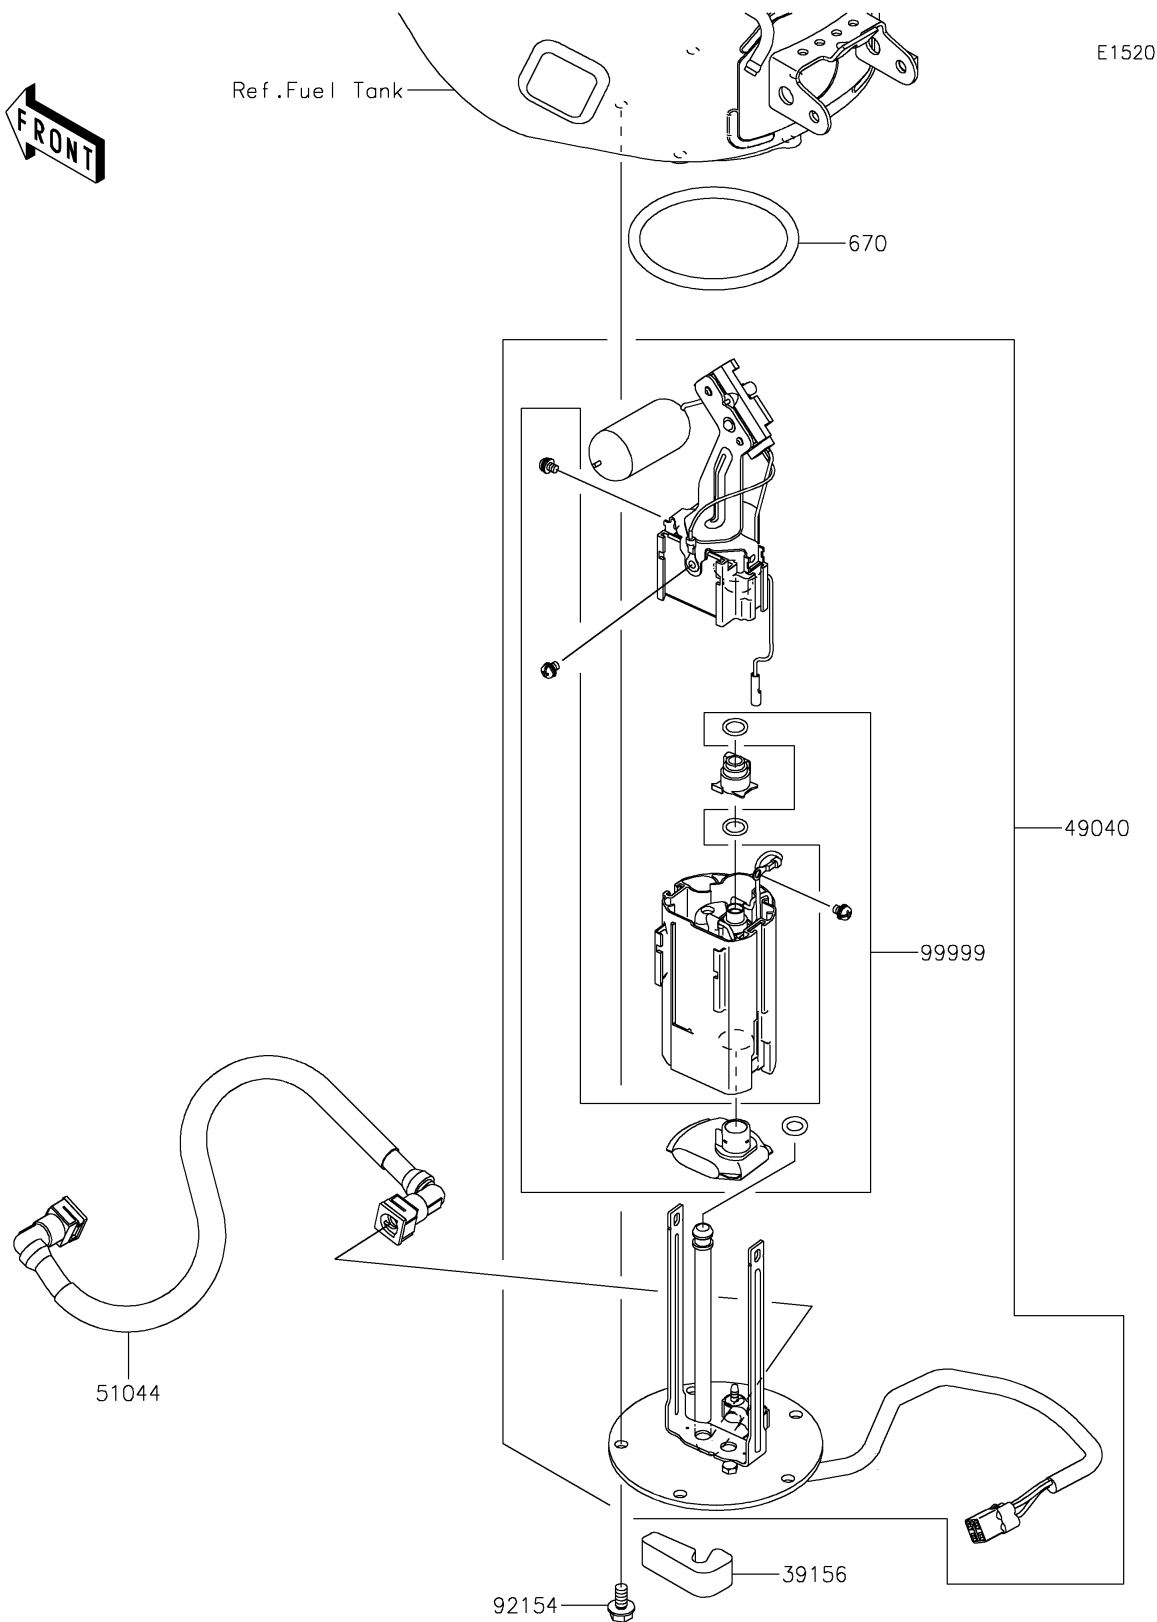

2025 Ninja ZX-6R ABS

PARTS DIAGRAM

Fuel Pump

Kawasaki

Let the Good Times Roll®

2025 Ninja ZX-6R ABS

PARTS LIST

Fuel Pump

ITEM NAME	PART NUMBER	QUANTITY
PAD,FUEL PUMP (Ref # 39156)	39156-0991	1
PUMP-FUEL (Ref # 49040)	49040-0779	1
TUBE-ASSY,FUEL (Ref # 51044)	51044-0869	1
BOLT,FLANGED,6X12 (Ref # 92154)	92154-1848	5
KIT,FUEL FILTER (Ref # 99999)	99999-0521	1
O RING (Ref # 670)	670E5075	1