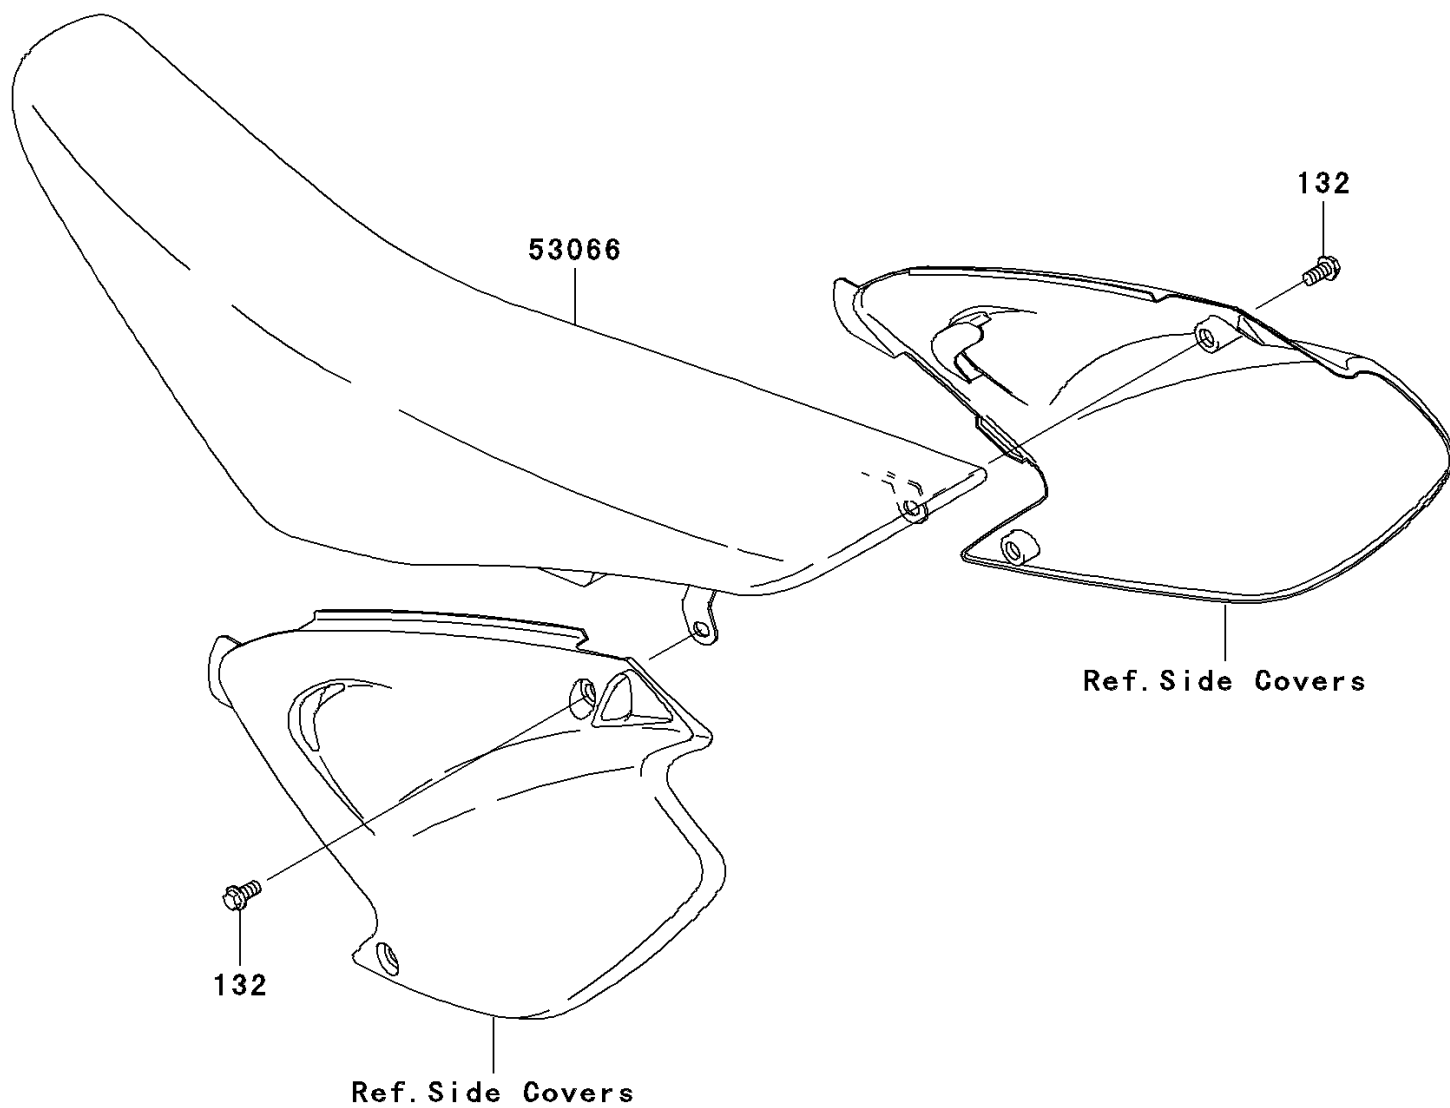

2005 KX125 PARTS DIAGRAM

Seat

F2510

2005 KX125 PARTS LIST

Seat

ITEM NAME	PART NUMBER	QUANTITY
BOLT-FLANGED-SMALL (Ref # 132)	132G0816	1
SEAT-ASSY,GRAY/BLACK (Ref # 53066)	53066-0033-339	1