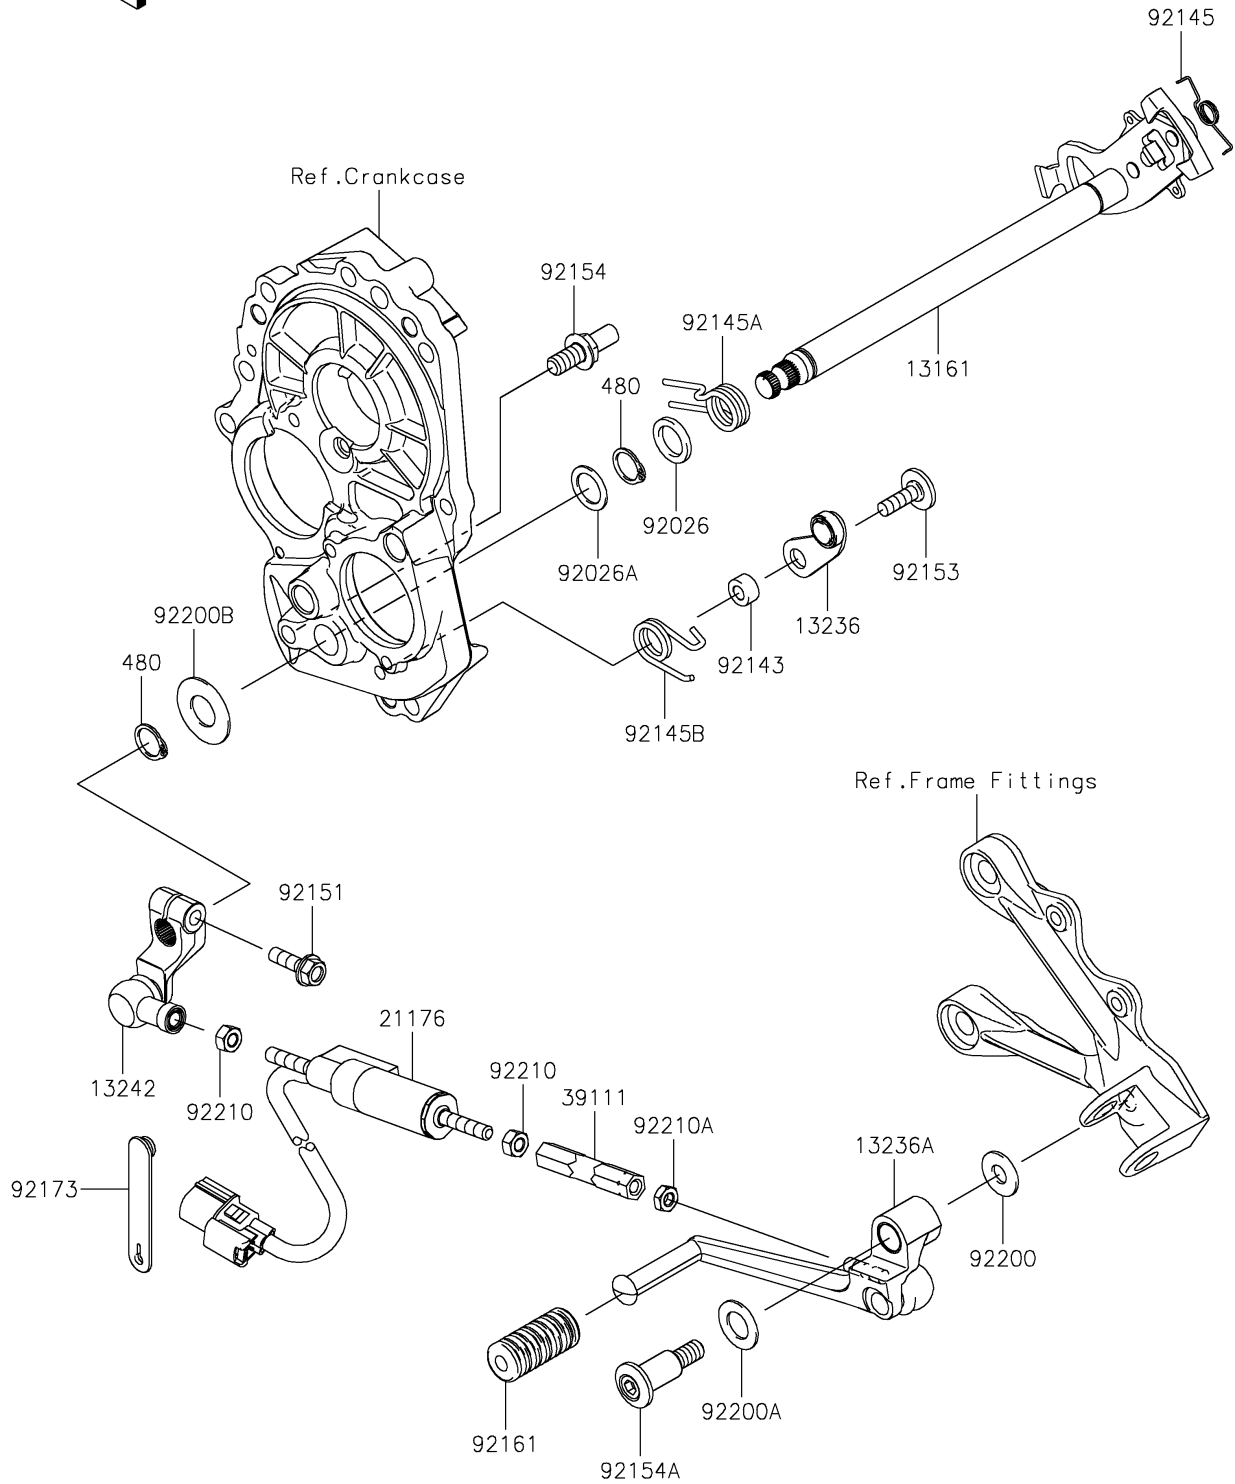

# 2024 Ninja® ZX-6R ABS PARTS DIAGRAM

Gear Change Mechanism

E1370

## 2024 Ninja® ZX-6R ABS PARTS LIST

### Gear Change Mechanism

ITEM NAME	PART NUMBER	QUANTITY
LEVER-COMP-CHANGE SHAFT (Ref # 13161)	13161-0611	1
LEVER-COMP,POSITION (Ref # 13236)	13236-0114	1
LEVER-COMP,CHANGE PEDAL (Ref # 13236A)	13236-0809	1
LEVER-ASSY-CHANGE (Ref # 13242)	13242-0155	1
SENSOR,QUICK SHIFTER (Ref # 21176)	21176-1201	1
ROD-TIE (Ref # 39111)	39111-0360	1
SPACER,14X20X2.3 (Ref # 92026)	92026-0107	1
SPACER,14X20X1.0 (Ref # 92026A)	92026-1534	1
COLLAR (Ref # 92143)	92143-1595	1
SPRING (Ref # 92145)	92145-0414	1
SPRING,RETURN (Ref # 92145A)	92145-0415	1
SPRING,DRUM POSITION (Ref # 92145B)	92145-0717	1
BOLT,FLANGED,6X20 (Ref # 92151)	92151-1226	1
BOLT,6X20 (Ref # 92153)	92153-1505	1
BOLT,RETURN SPRING (Ref # 92154)	92154-1838	1
BOLT,SOCKET,8X37 (Ref # 92154A)	92154-4342	1
DAMPER,CHANGE PEDAL (Ref # 92161)	92161-2389	1
CLAMP (Ref # 92173)	92173-1526	1
WASHER,8.5X20X1.5 (Ref # 92200)	92200-0198	1
WASHER,12.5X22X1.2 (Ref # 92200A)	92200-0199	1
WASHER (Ref # 92200B)	92200-0265	1
NUT,6MM (Ref # 92210)	92210-1100	2
NUT,LEFT HANDED,6MM (Ref # 92210A)	92210-1101	1
CIRCLIP-TYPE-C,14MM (Ref # 480)	480J1400	2