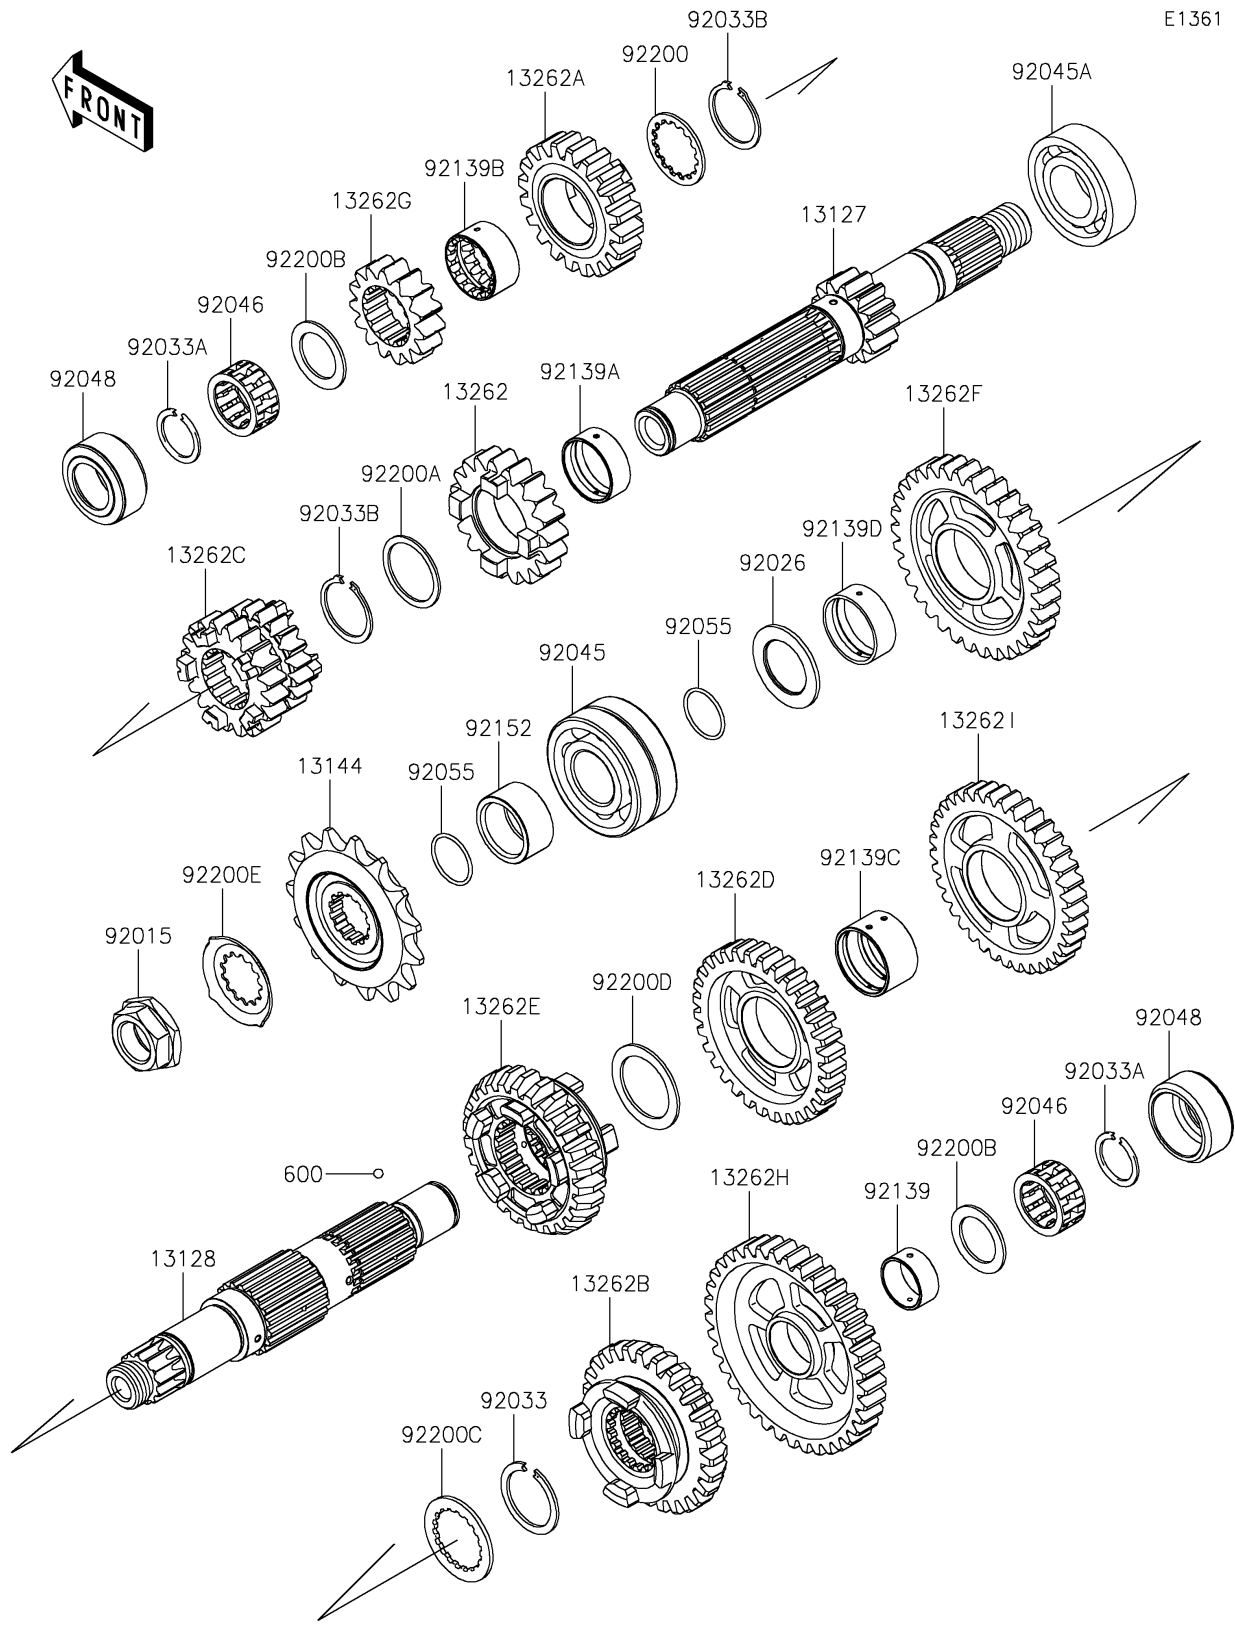

2024 Ninja® ZX-6R ABS PARTS DIAGRAM

Transmission

E1361

2024 Ninja® ZX-6R ABS PARTS LIST

Transmission

ITEM NAME	PART NUMBER	QUANTITY
SHAFT-TRANSMISSION INPUT,13T (Ref # 13127)	13127-0647	1
SHAFT-TRANSMISSION OUTPUT (Ref # 13128)	13128-0031	1
SPROCKET-OUTPUT,15T,#520 (Ref # 13144)	13144-0587	1
GEAR,INPUT 5TH,19T (Ref # 13262)	13262-0374	1
GEAR,INPUT 6TH,20T (Ref # 13262A)	13262-0375	1
GEAR,OUTPUT 5TH,27T (Ref # 13262B)	13262-0380	1
GEAR,INPUT 3RD&4TH,20T&20T (Ref # 13262C)	13262-0506	1
GEAR,OUTPUT 4TH,32T (Ref # 13262D)	13262-0510	1
GEAR,OUTPUT 6TH,26T (Ref # 13262E)	13262-0582	1
GEAR,OUTPUT 2ND,33T (Ref # 13262F)	13262-0743	1
GEAR,INPUT 2ND,15T (Ref # 13262G)	13262-0950	1
GEAR,OUTPUT LOW,37T (Ref # 13262H)	13262-0951	1
GEAR,OUTPUT 3RD,37T (Ref # 13262I)	13262-0963	1
NUT,20MM (Ref # 92015)	92015-1963	1
SPACER,25.3X39X2.0 (Ref # 92026)	92026-1529	1
RING-SNAP,26.9X34X1.5 (Ref # 92033)	92033-0047	1
RING-SNAP,20X25.5X1.2 (Ref # 92033A)	92033-025	2
RING-SNAP,25.9X30.6X1.2 (Ref # 92033B)	92033-1037	2
BEARING-BALL,DAC2557NSSH (Ref # 92045)	92045-0003	1
BEARING-BALL,25X52X15 (Ref # 92045A)	92045-0058	1
BEARING-NEEDLE (Ref # 92046)	92046-1291	2
RACE,30X38X17.3 (Ref # 92048)	92048-0007	2
RING-O,21.5X1.5 (Ref # 92055)	92055-1293	2
BUSHING,GEAR,LOW OUT (Ref # 92139)	92139-0038	1
BUSHING,GEAR,5TH IN (Ref # 92139A)	92139-0161	1
BUSHING,GEAR,6TH IN (Ref # 92139B)	92139-0162	1
BUSHING,GEAR,3RD/4TH OUT (Ref # 92139C)	92139-0163	1
BUSHING,GEAR,2ND OUT (Ref # 92139D)	92139-0164	1
COLLAR,25X32X15.7 (Ref # 92152)	92152-0444	1

2024 Ninja® ZX-6R ABS PARTS LIST

Transmission

ITEM NAME	PART NUMBER	QUANTITY
WASHER,28.3X34.0X1.6 (Ref # 92200)	92200-0050	1
WASHER,28.1X34.0X1.2 (Ref # 92200A)	92200-0051	1
WASHER,22.1X32.0X1.4 (Ref # 92200B)	92200-0138	2
WASHER,TOOTHED,28X40X2 (Ref # 92200C)	92200-1277	1
WASHER,29.9X40X1.5 (Ref # 92200D)	92200-1278	1
WASHER (Ref # 92200E)	92200-1720	1
BALL-STEEL,5/32 (Ref # 600)	600A0500	3