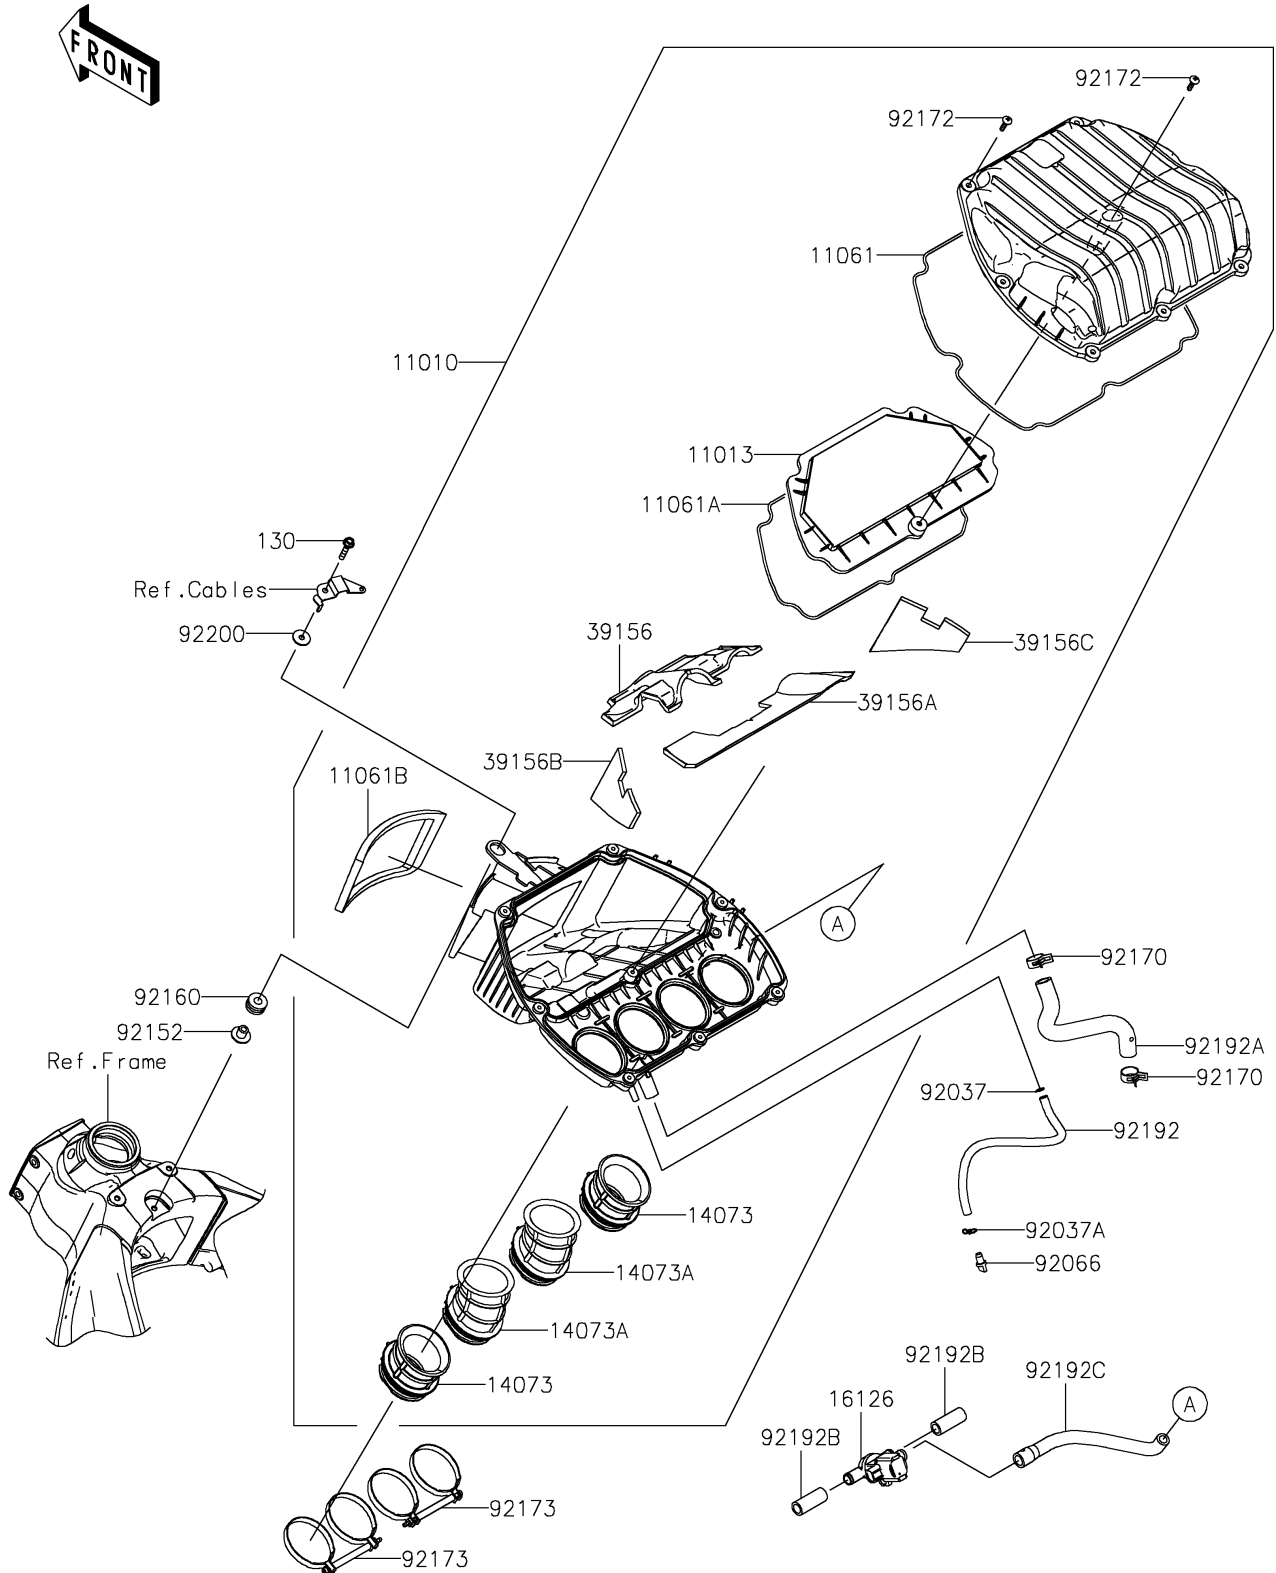

2025 Ninja ZX-6R ABS

PARTS DIAGRAM

Air Cleaner

E1130

2025 Ninja ZX-6R ABS

PARTS LIST

Air Cleaner

ITEM NAME	PART NUMBER	QUANTITY
FILTER-ASSY-AIR (Ref # 11010)	11010-1823	1
ELEMENT-AIR FILTER (Ref # 11013)	11013-0036	1
GASKET,UPP CASE (Ref # 11061)	11061-0379	1
GASKET,LWR CASE (Ref # 11061A)	11061-0380	1
GASKET,FRAME-A/C (Ref # 11061B)	11061-0381	1
DUCT,FUNNEL #2 (Ref # 14073)	14073-1875	2
DUCT,FUNNEL (Ref # 14073A)	14073-1919	2
VALVE,AIR SWITCHING (Ref # 16126)	16126-0745	1
PAD,FR (Ref # 39156)	39156-0513	1
PAD,RR (Ref # 39156A)	39156-0514	1
PAD,LH (Ref # 39156B)	39156-0515	1
PAD,RH (Ref # 39156C)	39156-0516	1
CLAMP,TUBE (Ref # 92037)	92037-010	1
CLAMP (Ref # 92037A)	92037-1712	1
PLUG,DRAIN (Ref # 92066)	92066-1211	1
COLLAR,6.5X10.5X13.1 (Ref # 92152)	92152-0547	1
DAMPER (Ref # 92160)	92160-1162	1
CLAMP (Ref # 92170)	92170-1060	2
SCREW (Ref # 92172)	92172-1072	8
CLAMP (Ref # 92173)	92173-2930	2
TUBE,DRAIN,6X9X280 (Ref # 92192)	92192-0325	1
TUBE,BLOWBY (Ref # 92192A)	92192-0429	1
TUBE,12X17.6X44 (Ref # 92192B)	92192-0851	2
TUBE,ASV-A/C (Ref # 92192C)	92192-0879	1
WASHER,6.5X22X1.6 (Ref # 92200)	92200-1087	1
BOLT-FLANGED,6X30 (Ref # 130)	130BB0630	1