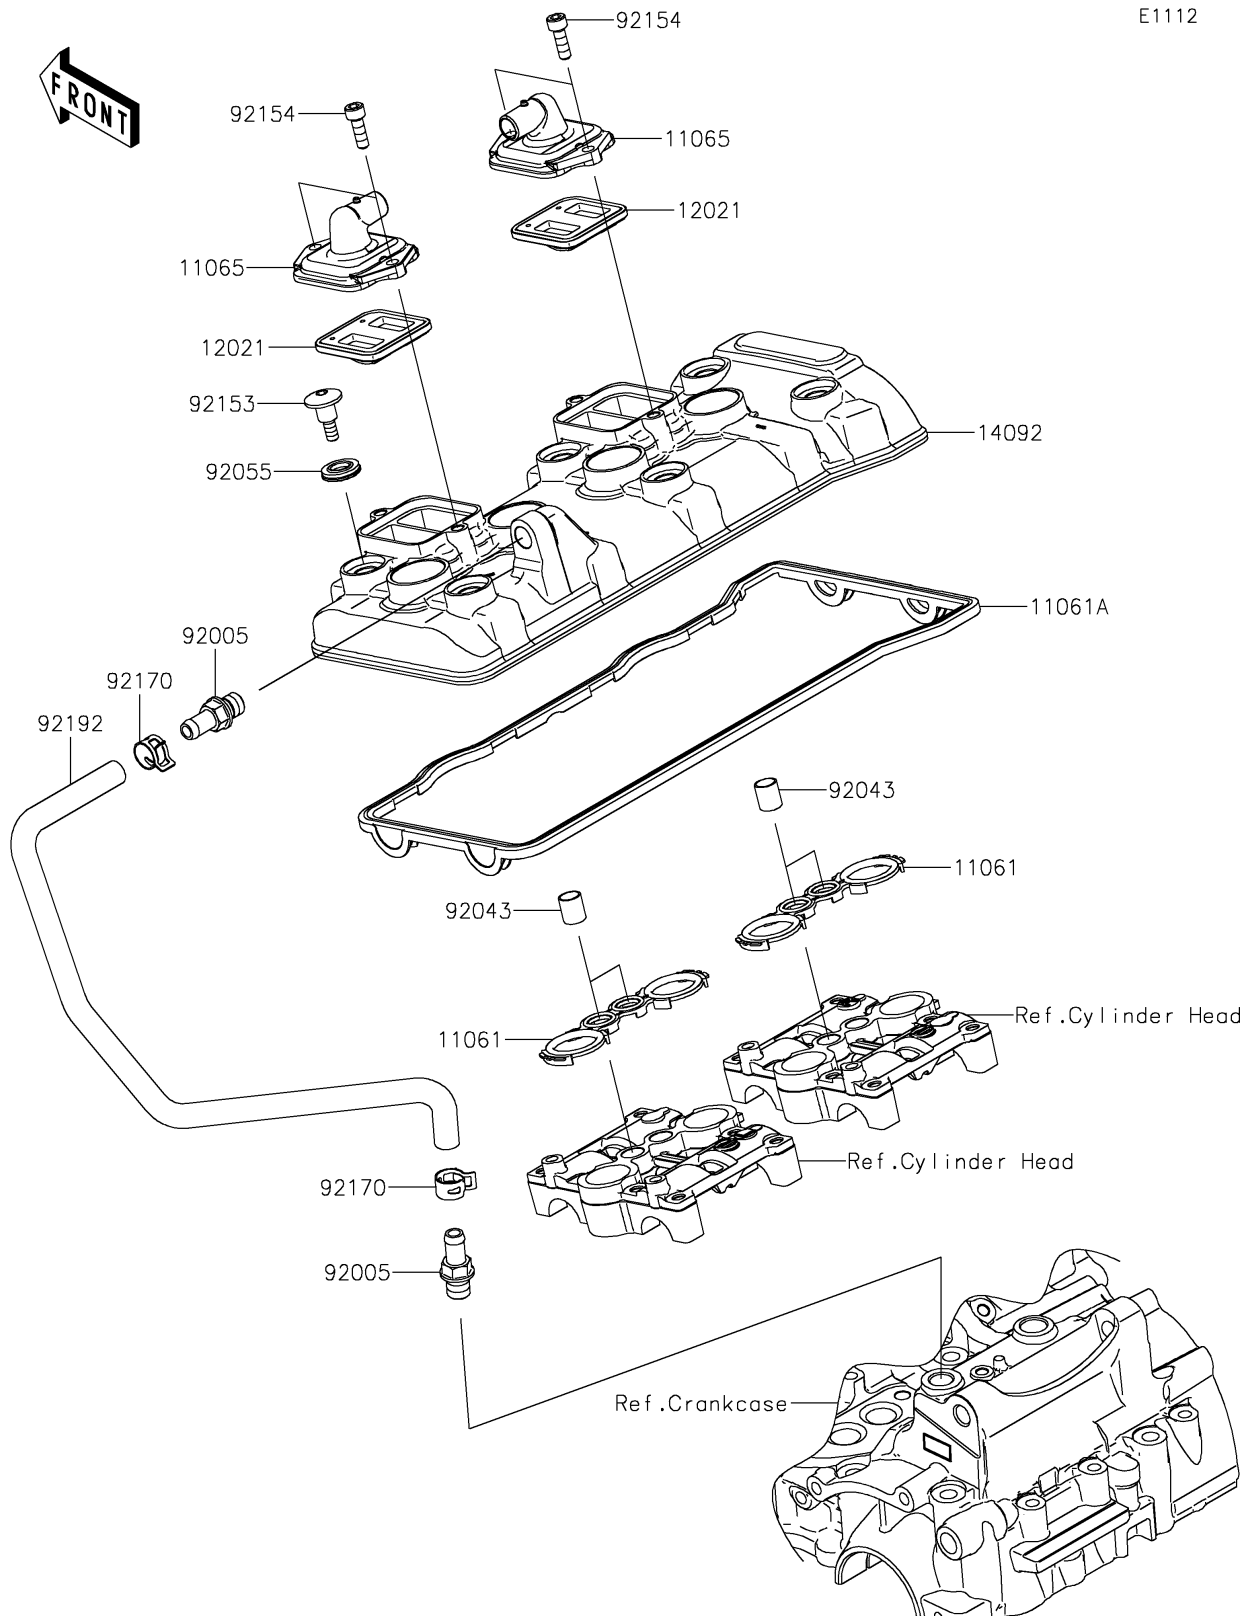

## PARTS DIAGRAM

### Cylinder Head Cover

E1112

## PARTS LIST

### Cylinder Head Cover

ITEM NAME	PART NUMBER	QUANTITY
GASKET,PLUG HOLE (Ref # 11061)	11061-0374	2
GASKET,HEAD COVER (Ref # 11061A)	11061-0375	1
CAP,HEAD COVER (Ref # 11065)	11065-0328	2
VALVE-ASSY-REED (Ref # 12021)	12021-0016	2
COVER,HEAD (Ref # 14092)	14092-1084	1
FITTING,BREATHER CONNECTION (Ref # 92005)	92005-0086	2
PIN,10.1X12X14 (Ref # 92043)	92043-4009	4
RING-O (Ref # 92055)	92055-0187	6
BOLT,SOCKET,6X22.5 (Ref # 92153)	92153-1779	6
BOLT,SOCKET,6X18 (Ref # 92154)	92154-1832	4
CLAMP (Ref # 92170)	92170-1938	2
TUBE,BREATHER CONNECTION (Ref # 92192)	92192-0423	1