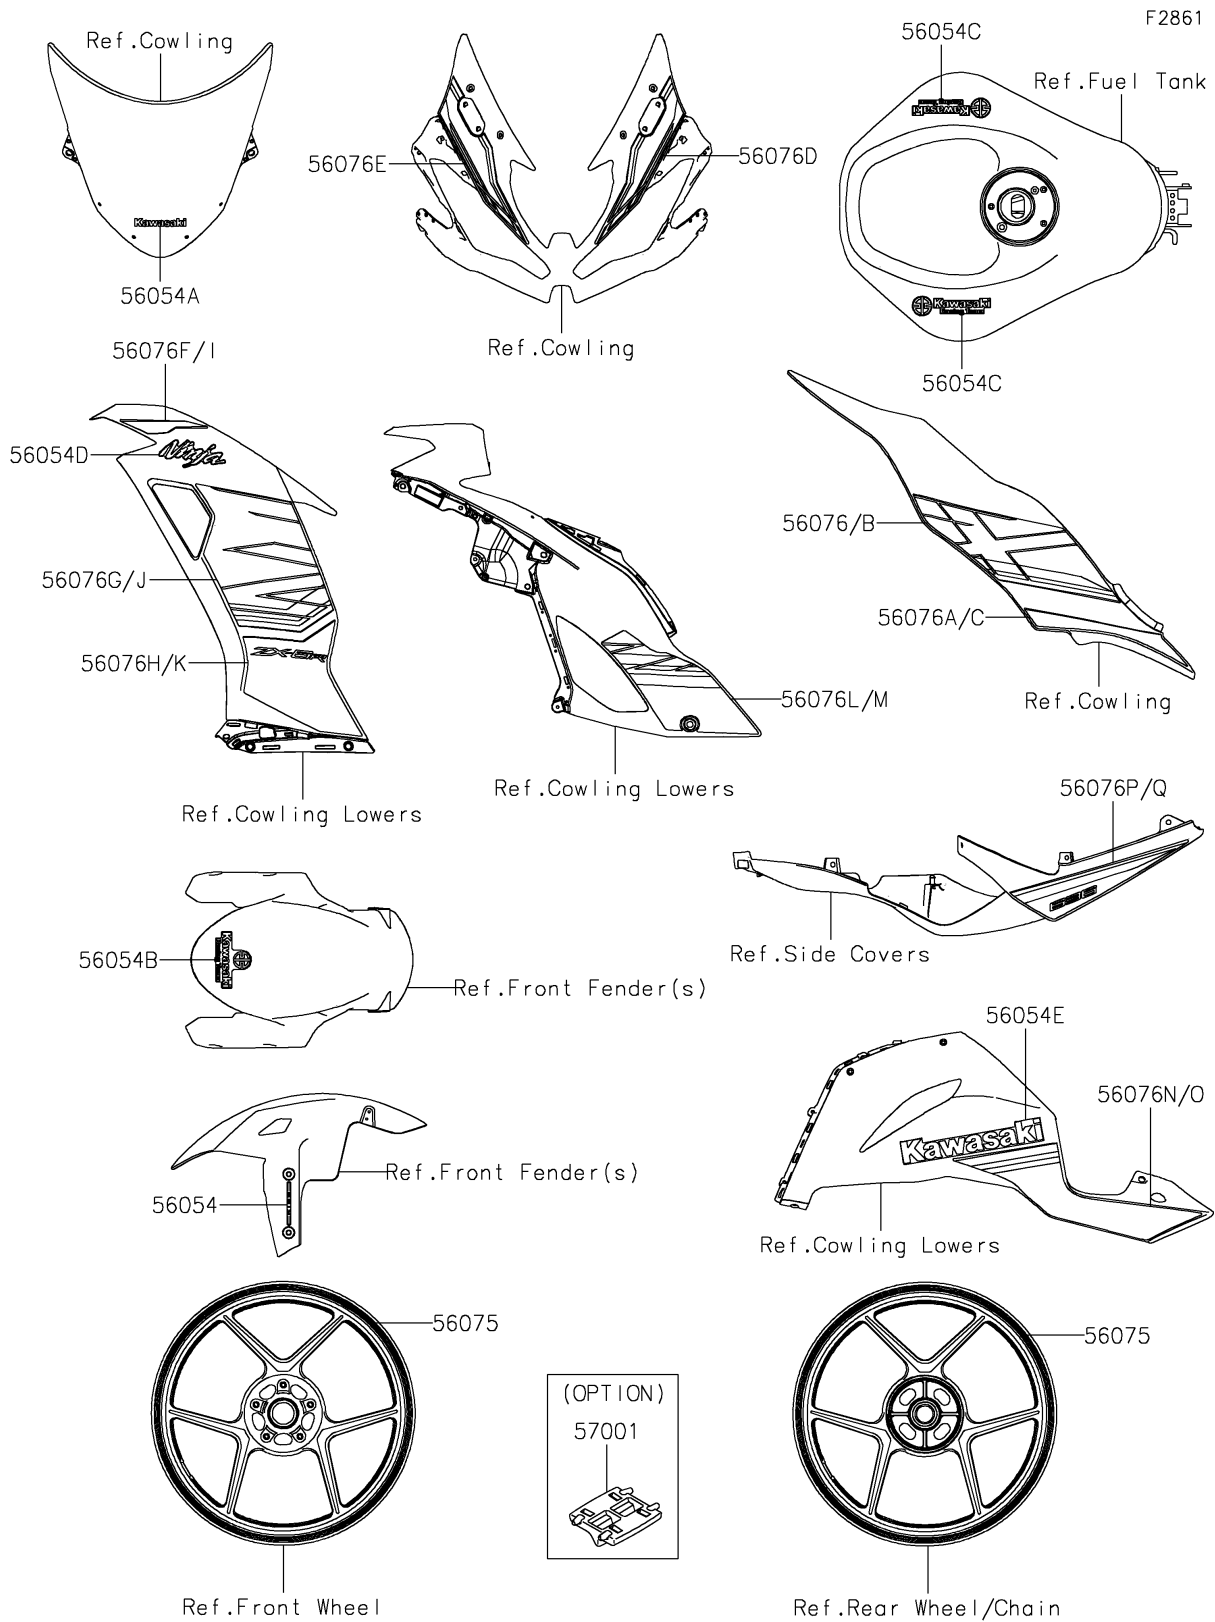

# 2023 Ninja® ZX-6R ABS KRT Edition PARTS DIAGRAM

## Decals

### Decals

ITEM NAME	PART NUMBER	QUANTITY
MARK,FR FENDER,KIBS (Ref # 56054)	56054-0919	2
MARK,WINDSHIELD,KAWASAKI (Ref # 56054A)	56054-2509	1
MARK,FR FENDER,KRT (Ref # 56054B)	56054-3899	1
MARK,KAWASAKI RACING TEAM (Ref # 56054C)	56054-3901	2
MARK,SIDE COWL.,NINJA (Ref # 56054D)	56054-3910	2
MARK,LWR COWL.,KAWASAKI (Ref # 56054E)	56054-3911	2
PATTERN,WHEEL,GRN/BLK,6X1079 (Ref # 56075)	56075-1693	4
PATTERN,SIDE COVER,LH,UPP (Ref # 56076)	56076-7757	1
PATTERN,SIDE COVER,LH,LWR (Ref # 56076A)	56076-7758	1
PATTERN,SIDE COVER,RH,UPP (Ref # 56076B)	56076-7759	1
PATTERN,SIDE COVER,RH,LWR (Ref # 56076C)	56076-7760	1
PATTERN,UPP COWL.,LH (Ref # 56076D)	56076-7761	1
PATTERN,UPP COWL.,RH (Ref # 56076E)	56076-7762	1
PATTERN,SIDE COWL.,LH,UPP,FR (Ref # 56076F)	56076-7763	1
PATTERN,SIDE COWL.,LH,FR (Ref # 56076G)	56076-7764	1
PATTERN,SIDE COWL.,LH,LWR,FR (Ref # 56076H)	56076-7765	1
PATTERN,SIDE COWL.,RH,UPP,FR (Ref # 56076I)	56076-7766	1
PATTERN,SIDE COWL.,RH,FR (Ref # 56076J)	56076-7767	1
PATTERN,SIDE COWL.,RH,LWR,FR (Ref # 56076K)	56076-7768	1
PATTERN,SIDE COWL.,LH,RR (Ref # 56076L)	56076-7769	1
PATTERN,SIDE COWL.,RH,RR (Ref # 56076M)	56076-7770	1
PATTERN,LWR COWL.,LH (Ref # 56076N)	56076-7771	1
PATTERN,LWR COWL.,RH (Ref # 56076O)	56076-7772	1
PATTERN,TAIL COVER,LH (Ref # 56076P)	56076-7773	1
PATTERN,TAIL COVER,RH (Ref # 56076Q)	56076-7774	1
RIM STRIPE APPLICATOR (Ref # 57001)	57001-1752	AR