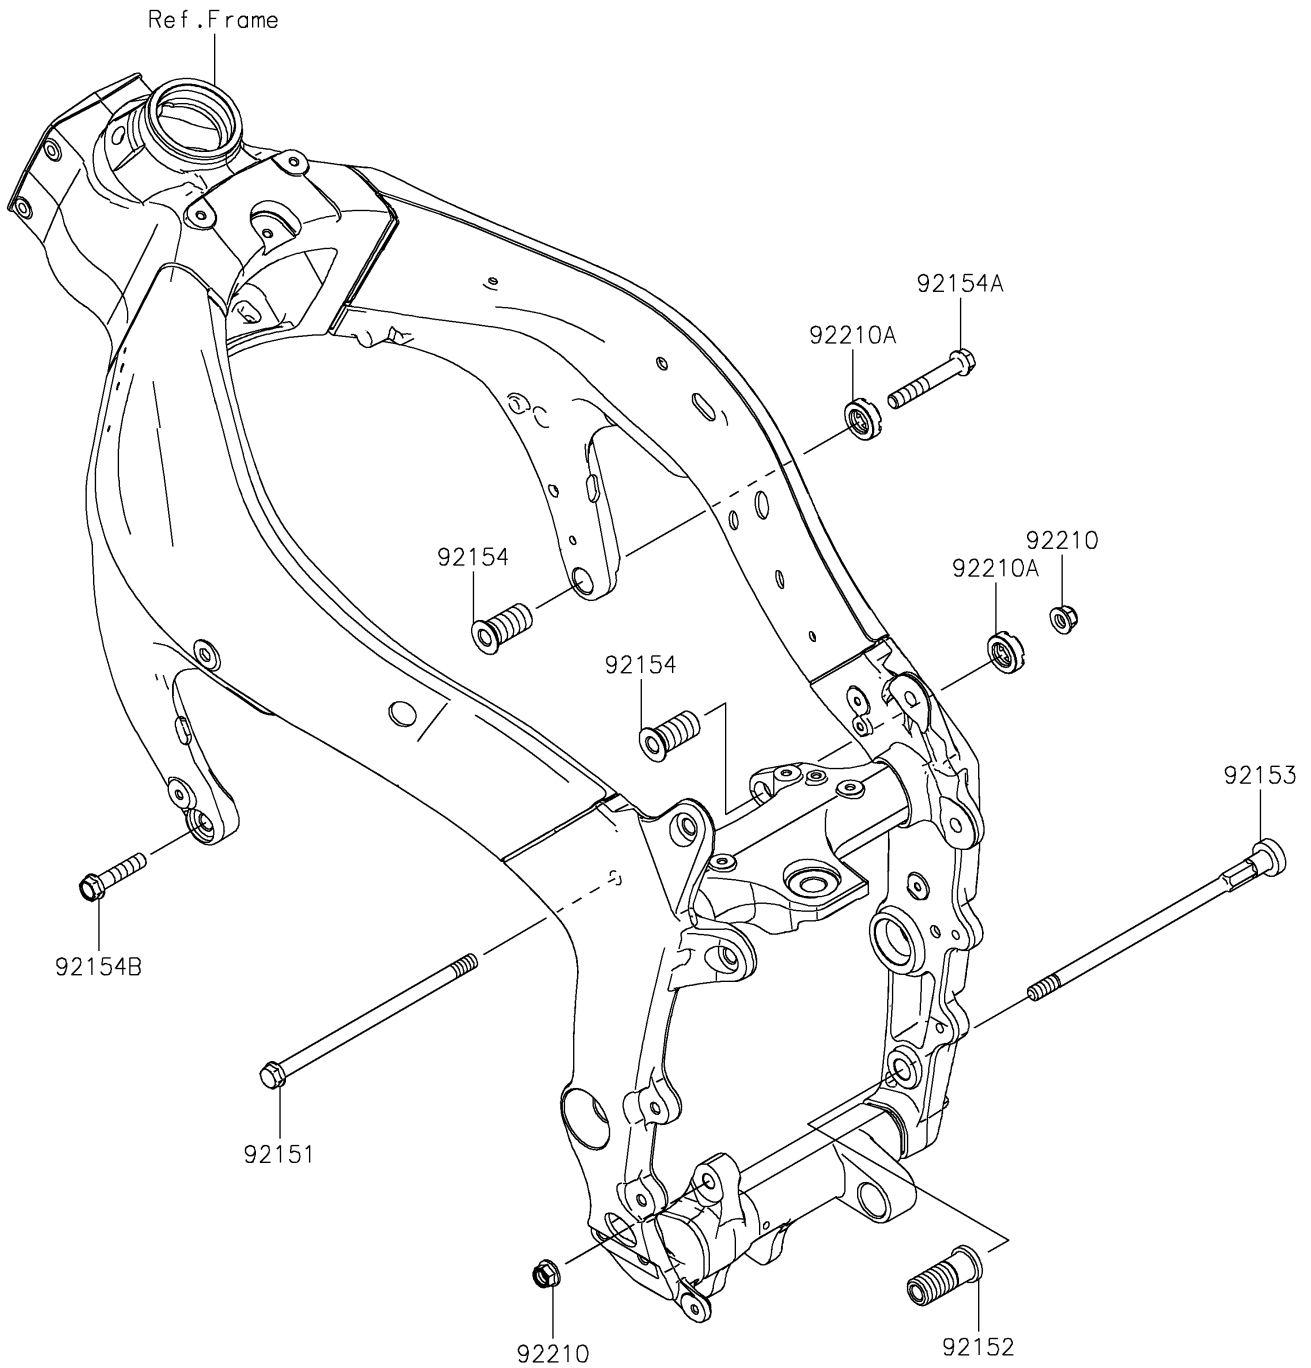

2023 Ninja® ZX-6R ABS KRT Edition PARTS DIAGRAM

Engine Mount

F2122

2023 Ninja® ZX-6R ABS KRT Edition PARTS LIST

Engine Mount

ITEM NAME	PART NUMBER	QUANTITY
BOLT,FLANGED,10X190 (Ref # 92151)	92151-1915	1
COLLAR,ENGINE MOUNT (Ref # 92152)	92152-0076	1
BOLT,SOCKET,10X227 (Ref # 92153)	92153-1328	1
BOLT,ENGINE MOUNT,18MM (Ref # 92154)	92154-0249	2
BOLT,FLANGED,10X65 (Ref # 92154A)	92154-1964	1
BOLT,FLANGED,10X40 (Ref # 92154B)	92154-1965	1
NUT,LOCK,FLANGED,10MM (Ref # 92210)	92210-1139	2
NUT,18MM (Ref # 92210A)	92210-1203	2