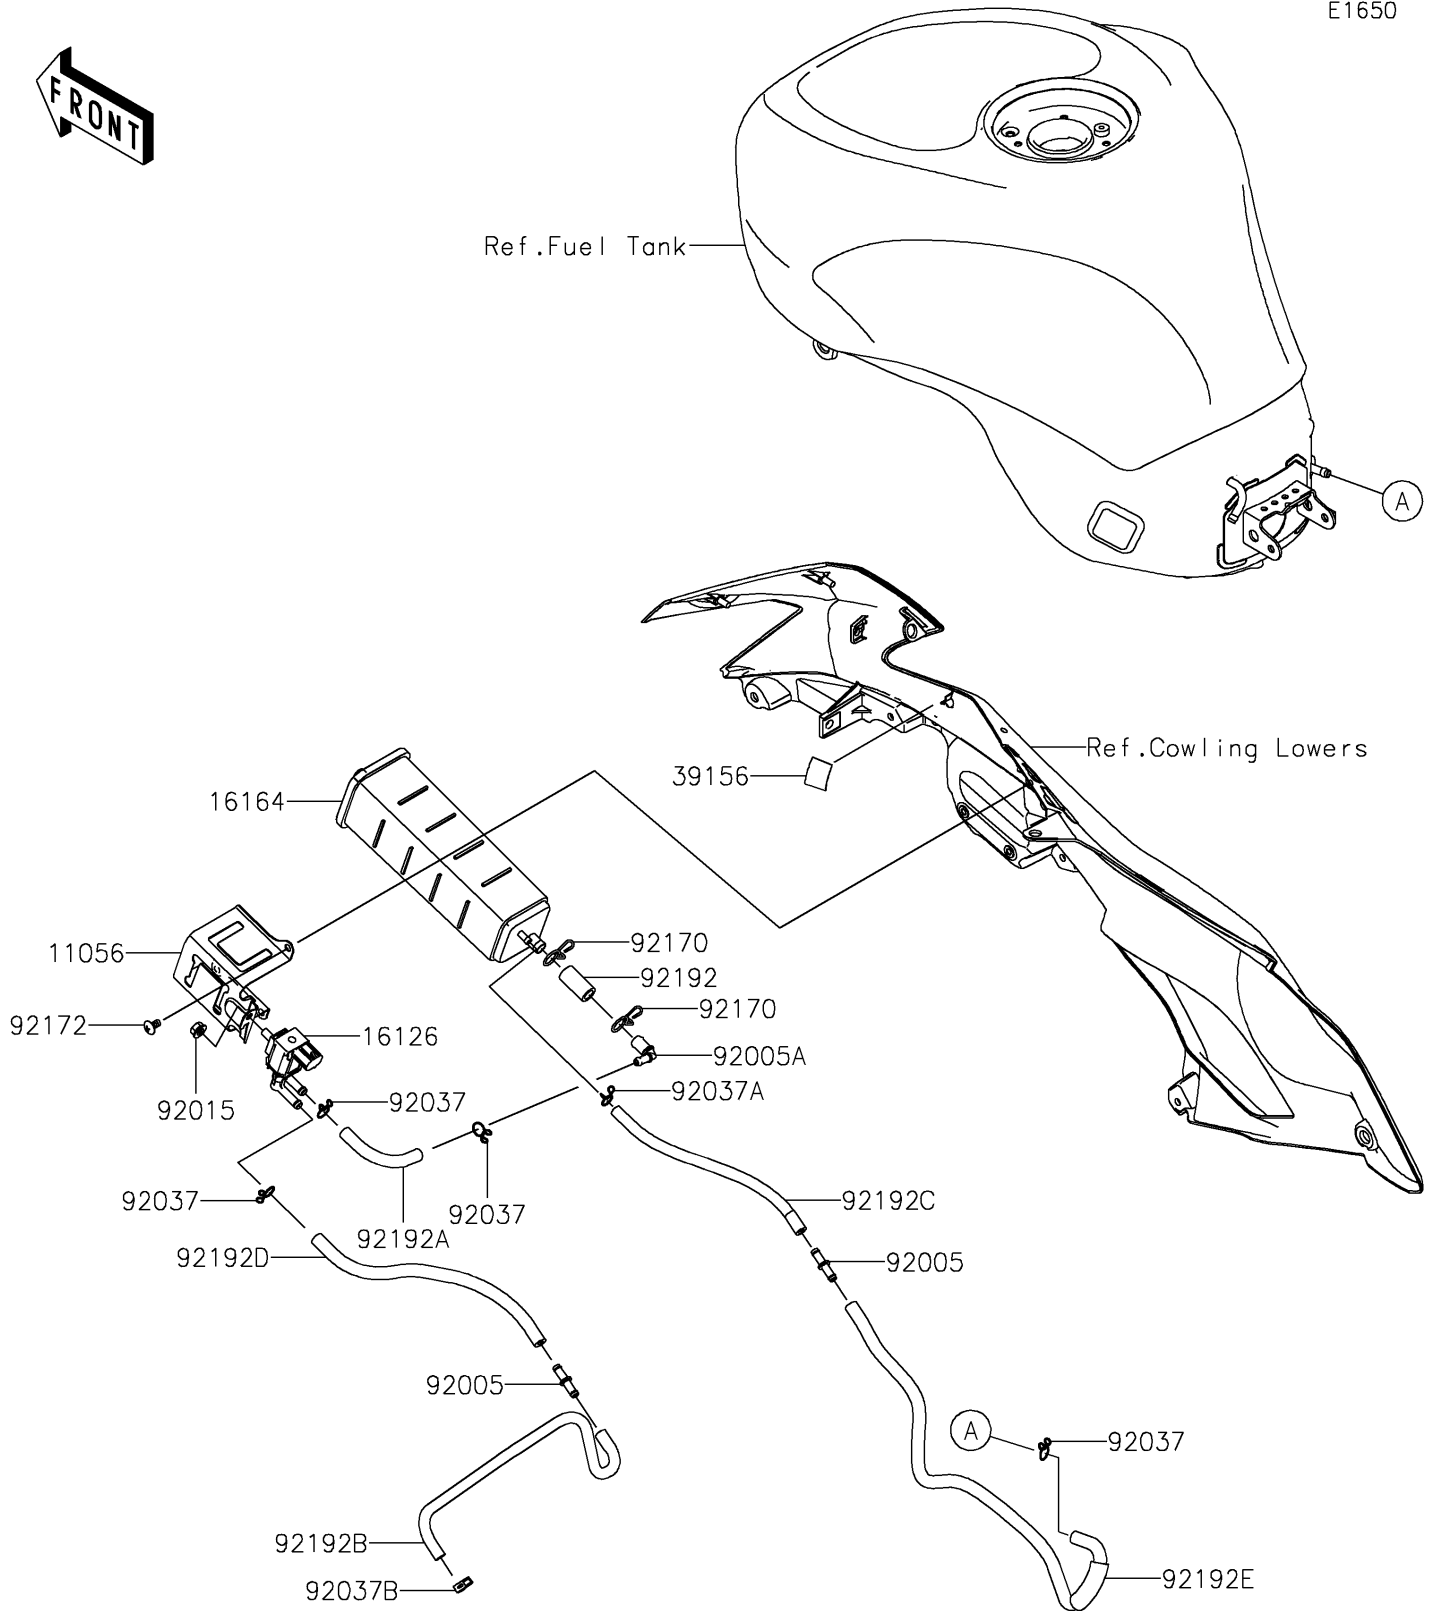

2023 Ninja® ZX-6R ABS KRT Edition PARTS DIAGRAM

Fuel Evaporative System(CA)

E1650

2023 Ninja® ZX-6R ABS KRT Edition PARTS LIST

Fuel Evaporative System(CA)

ITEM NAME	PART NUMBER	QUANTITY
BRACKET,CANISTER (Ref # 11056)	11056-2018	1
VALVE,SOLENOID (Ref # 16126)	16126-0705	1
CANISTER (Ref # 16164)	16164-0009	1
PAD,20X30X3 (Ref # 39156)	39156-0749	1
FITTING (Ref # 92005)	92005-0721	2
FITTING (Ref # 92005A)	92005-0753	1
NUT,FLANGED,6MM (Ref # 92015)	92015-1367	1
CLAMP,TUBE (Ref # 92037)	92037-147	4
CLAMP (Ref # 92037A)	92037-1712	1
CLAMP,7.8MM (Ref # 92037B)	92037-2116	1
CLAMP (Ref # 92170)	92170-1695	2
SCREW,TAPPING,5X10 (Ref # 92172)	92172-0262	3
TUBE,9X14.4X30 (Ref # 92192)	92192-1148	1
TUBE,5X10.4X80 (Ref # 92192A)	92192-1149	1
TUBE,3.5X8.9X410 (Ref # 92192B)	92192-1150	1
TUBE,4X9.2X200 (Ref # 92192C)	92192-1151	1
TUBE,5X10.4X220 (Ref # 92192D)	92192-1229	1
TUBE,5X10.4X535 (Ref # 92192E)	92192-1261	1