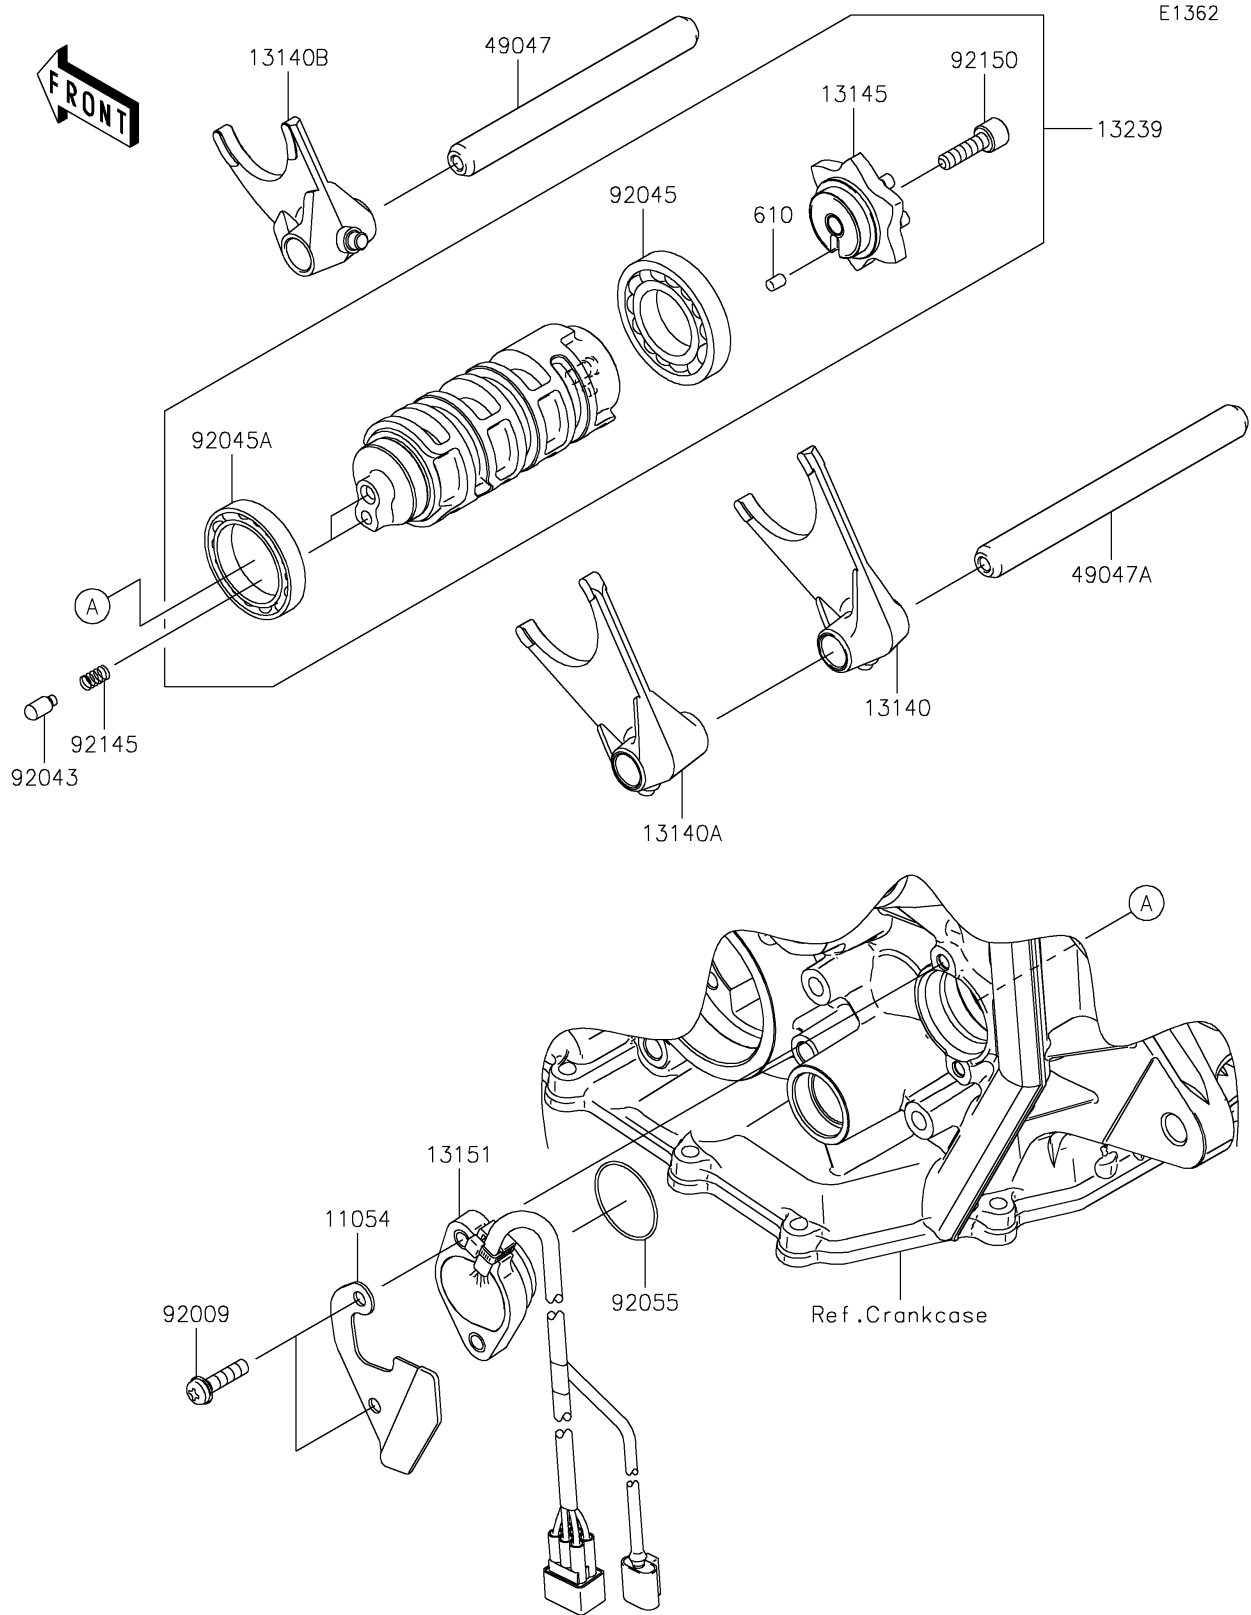

2023 Ninja® ZX-6R ABS KRT Edition PARTS DIAGRAM

Gear Change Drum/Shift Fork(s)

2023 Ninja® ZX-6R ABS KRT Edition PARTS LIST

Gear Change Drum/Shift Fork(s)

ITEM NAME	PART NUMBER	QUANTITY
BRACKET (Ref # 11054)	11054-1840	1
FORK-SHIFT,OUTPUT,RH (Ref # 13140)	13140-0041	1
FORK-SHIFT,OUTPUT,LH (Ref # 13140A)	13140-0042	1
FORK-SHIFT,INPUT (Ref # 13140B)	13140-0048	1
CAM-CHANGE DRUM (Ref # 13145)	13145-0029	1
SWITCH-COMP,GEAR POSITION (Ref # 13151)	13151-0607	1
DRUM-ASSY-CHANGE (Ref # 13239)	13239-0024	1
ROD-SHIFT,INPUT (Ref # 49047)	49047-0026	1
ROD-SHIFT,OUTPUT (Ref # 49047A)	49047-0027	1
SCREW,PAN-WP-CROS,5X20 (Ref # 92009)	92009-1905	2
PIN (Ref # 92043)	92043-1654	2
BEARING-BALL,16005 (Ref # 92045)	92045-1045	1
BEARING-BALL,6806 (Ref # 92045A)	92045-1152	1
RING-O,27.7X2.4 (Ref # 92055)	92055-091	1
SPRING (Ref # 92145)	92145-1414	2
BOLT,SOCKET,6X20 (Ref # 92150)	92150-1880	1
ROLLER,4X6 (Ref # 610)	610A0406	1